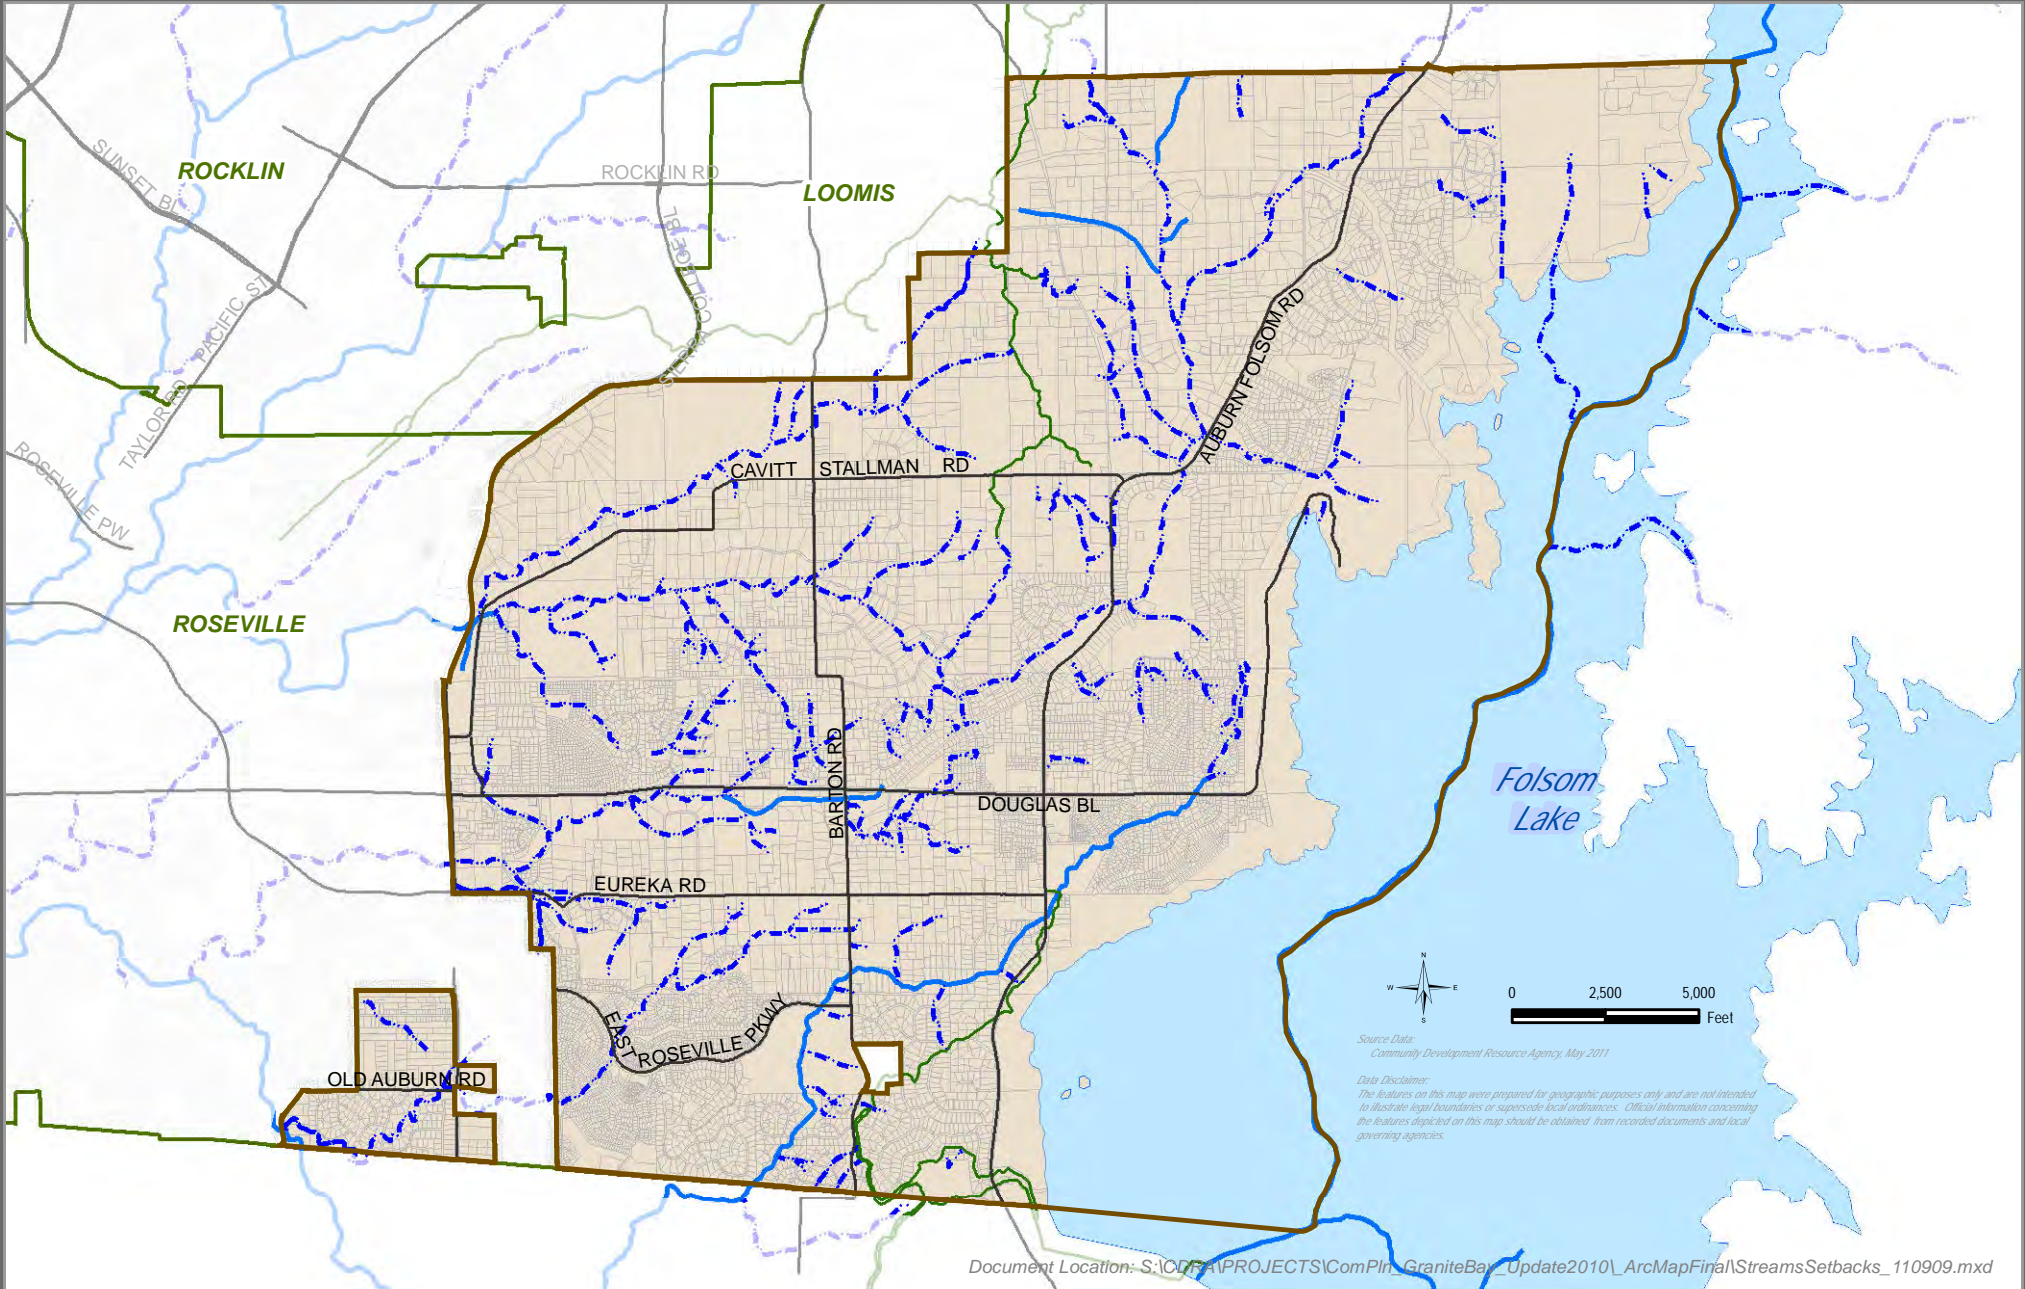

GRANITE BAY COMMUNITY PLAN

STREAMS

- City Limits
- CANAL
- PERENNIAL
- Lakes
- INTERMITTENT
- Community Plan Boundary

Sources: United States Geological Survey & Placer County
Digitized from 1:24,000-scale topographic maps