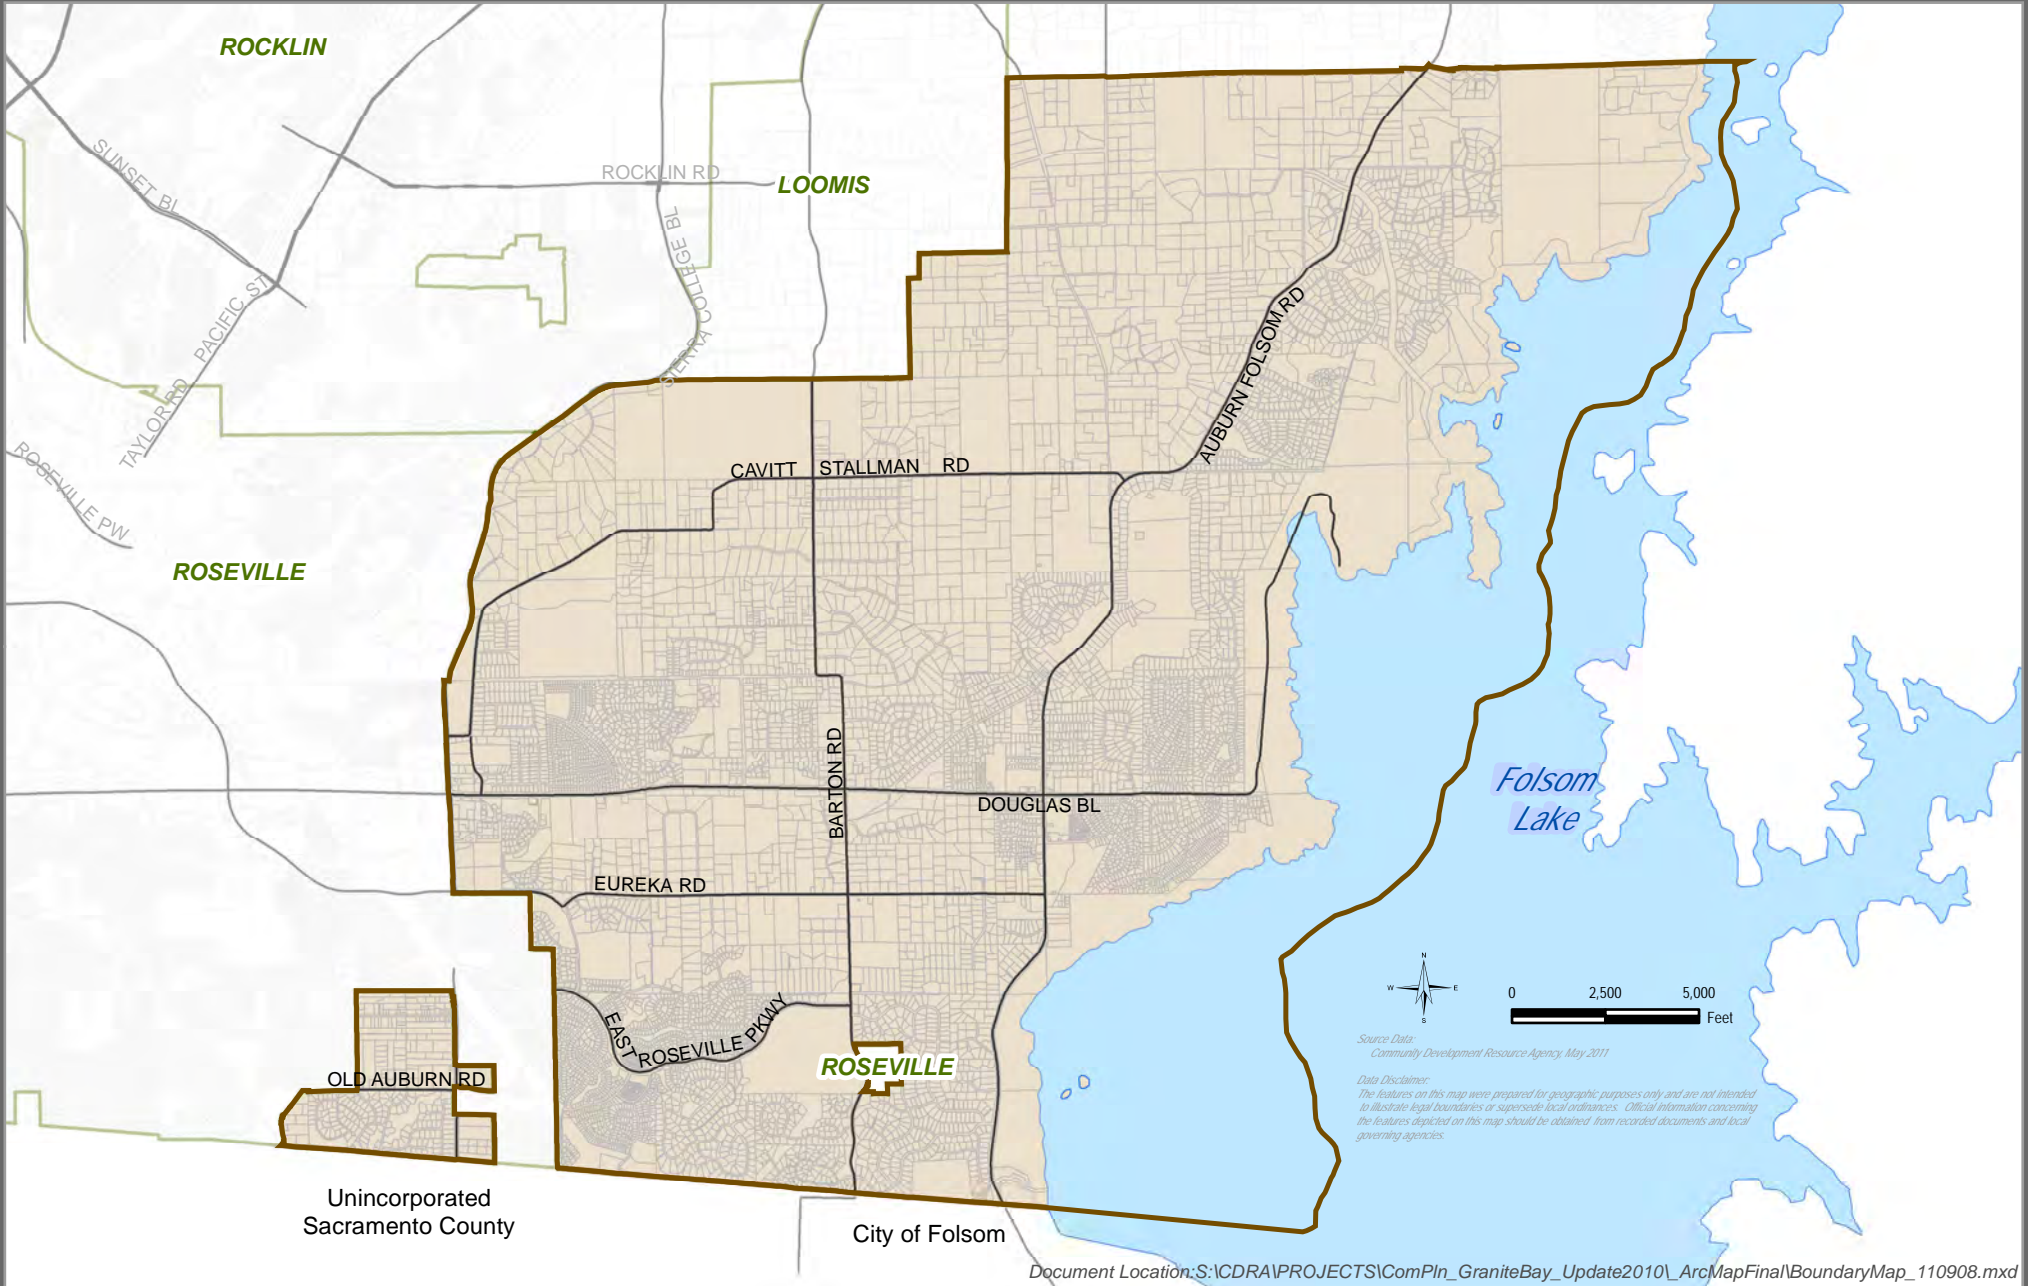

# GRANITE BAY COMMUNITY PLAN

# BOUNDARY MAP

Document Location: S:\CDRA\PROJECTS\ComPln\_GraniteBay\_Update2010\_ArcMapFinal\BoundaryMap\_110908.mxd

- City Limits
- Lakes
- Community Plan Boundary