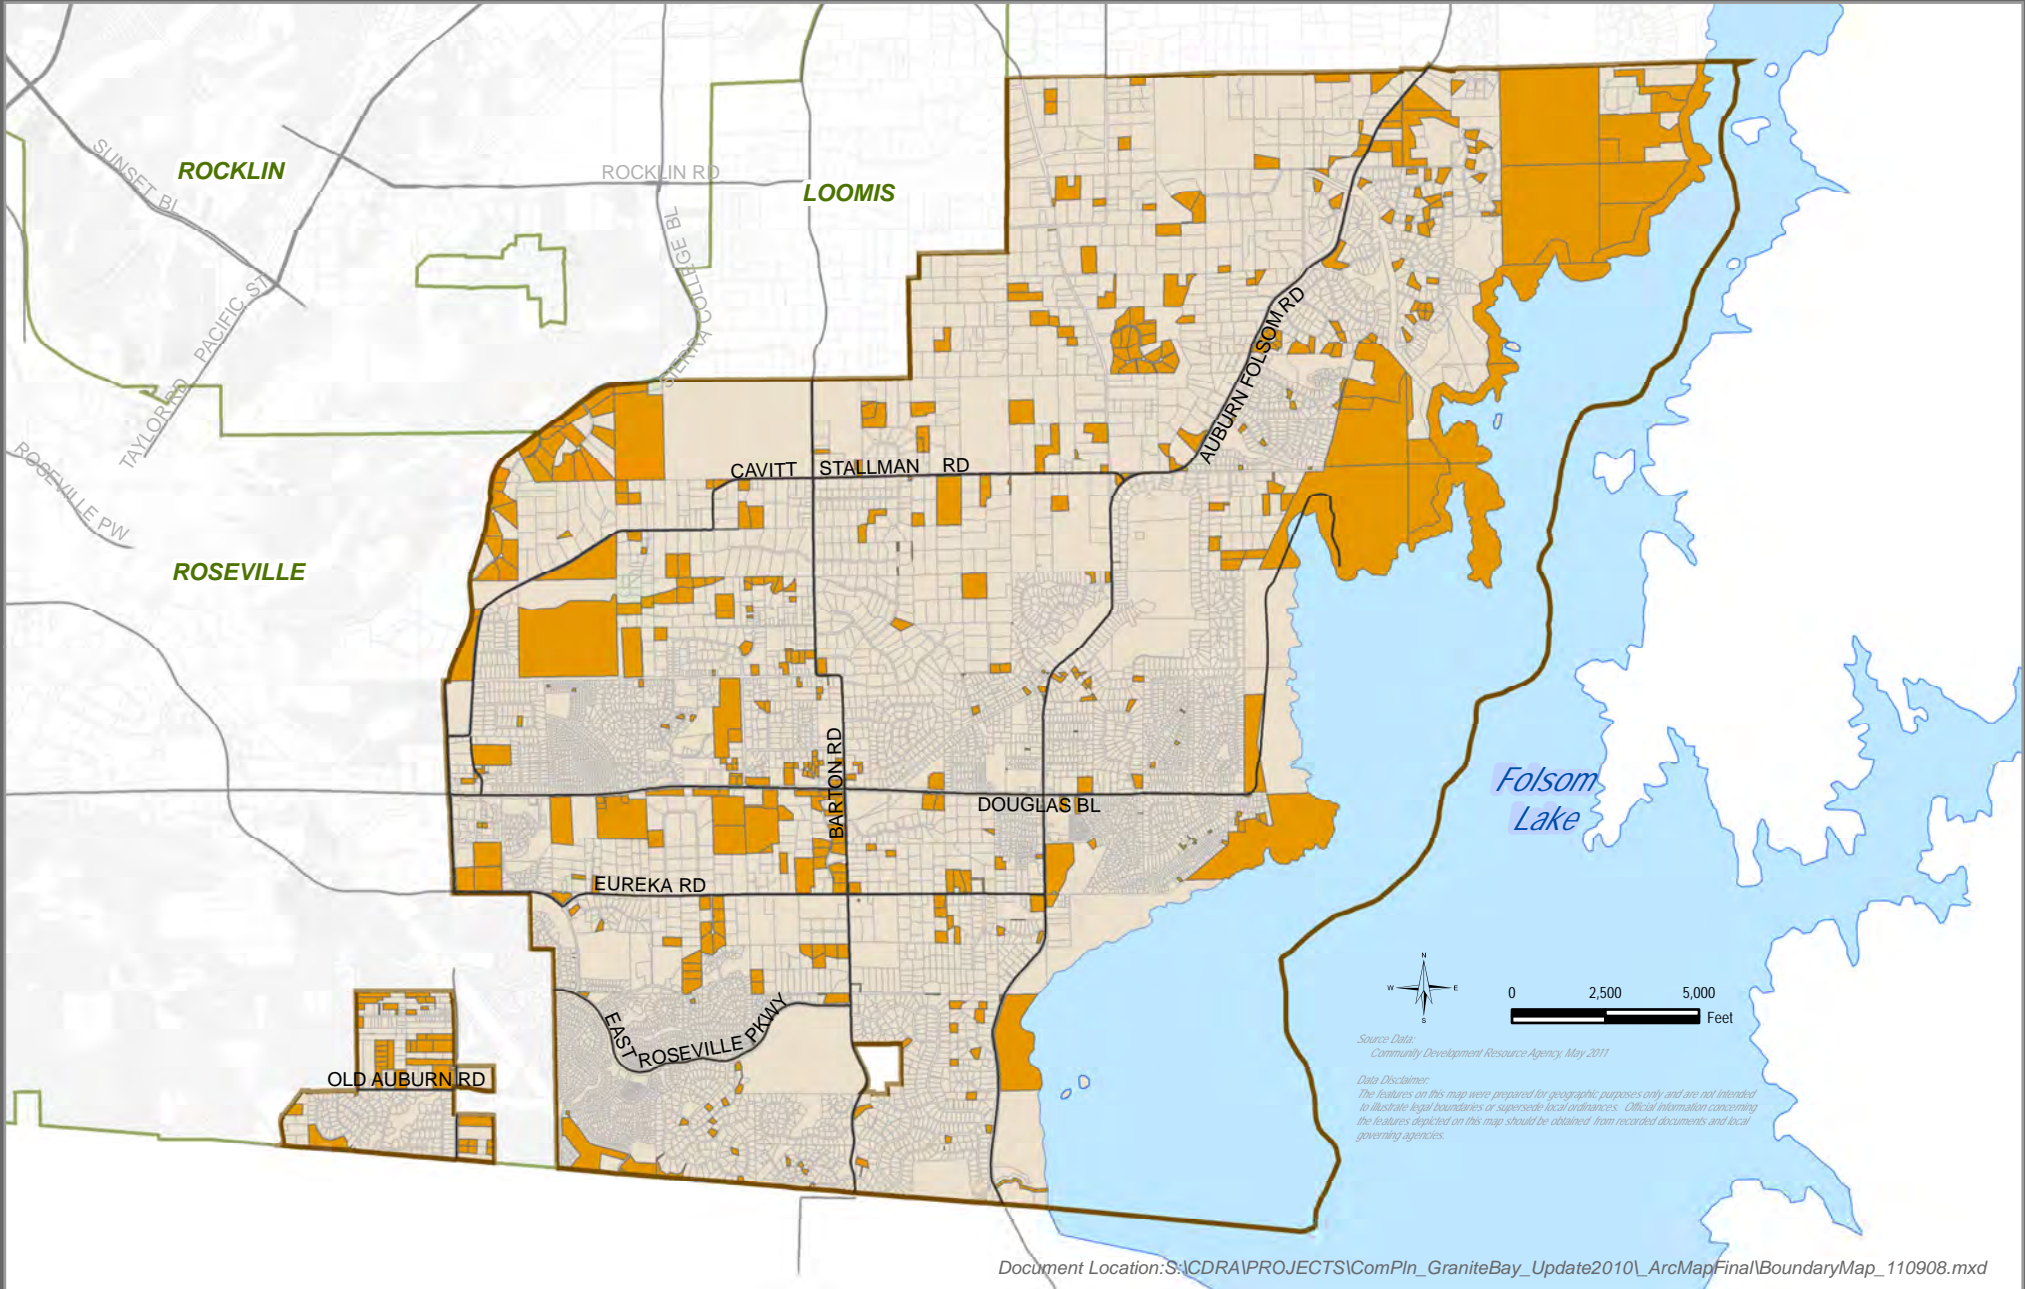

# GRANITE BAY COMMUNITY PLAN

## VACANT PARCELS

Document Location: S:\CDRA\PROJECTS\ComPln\_GraniteBay\_Update2010\_ArcMapFinal\BoundaryMap\_110908.mxd

- City Limits
- Vacant Parcels
- Lakes
- Community Plan Boundary