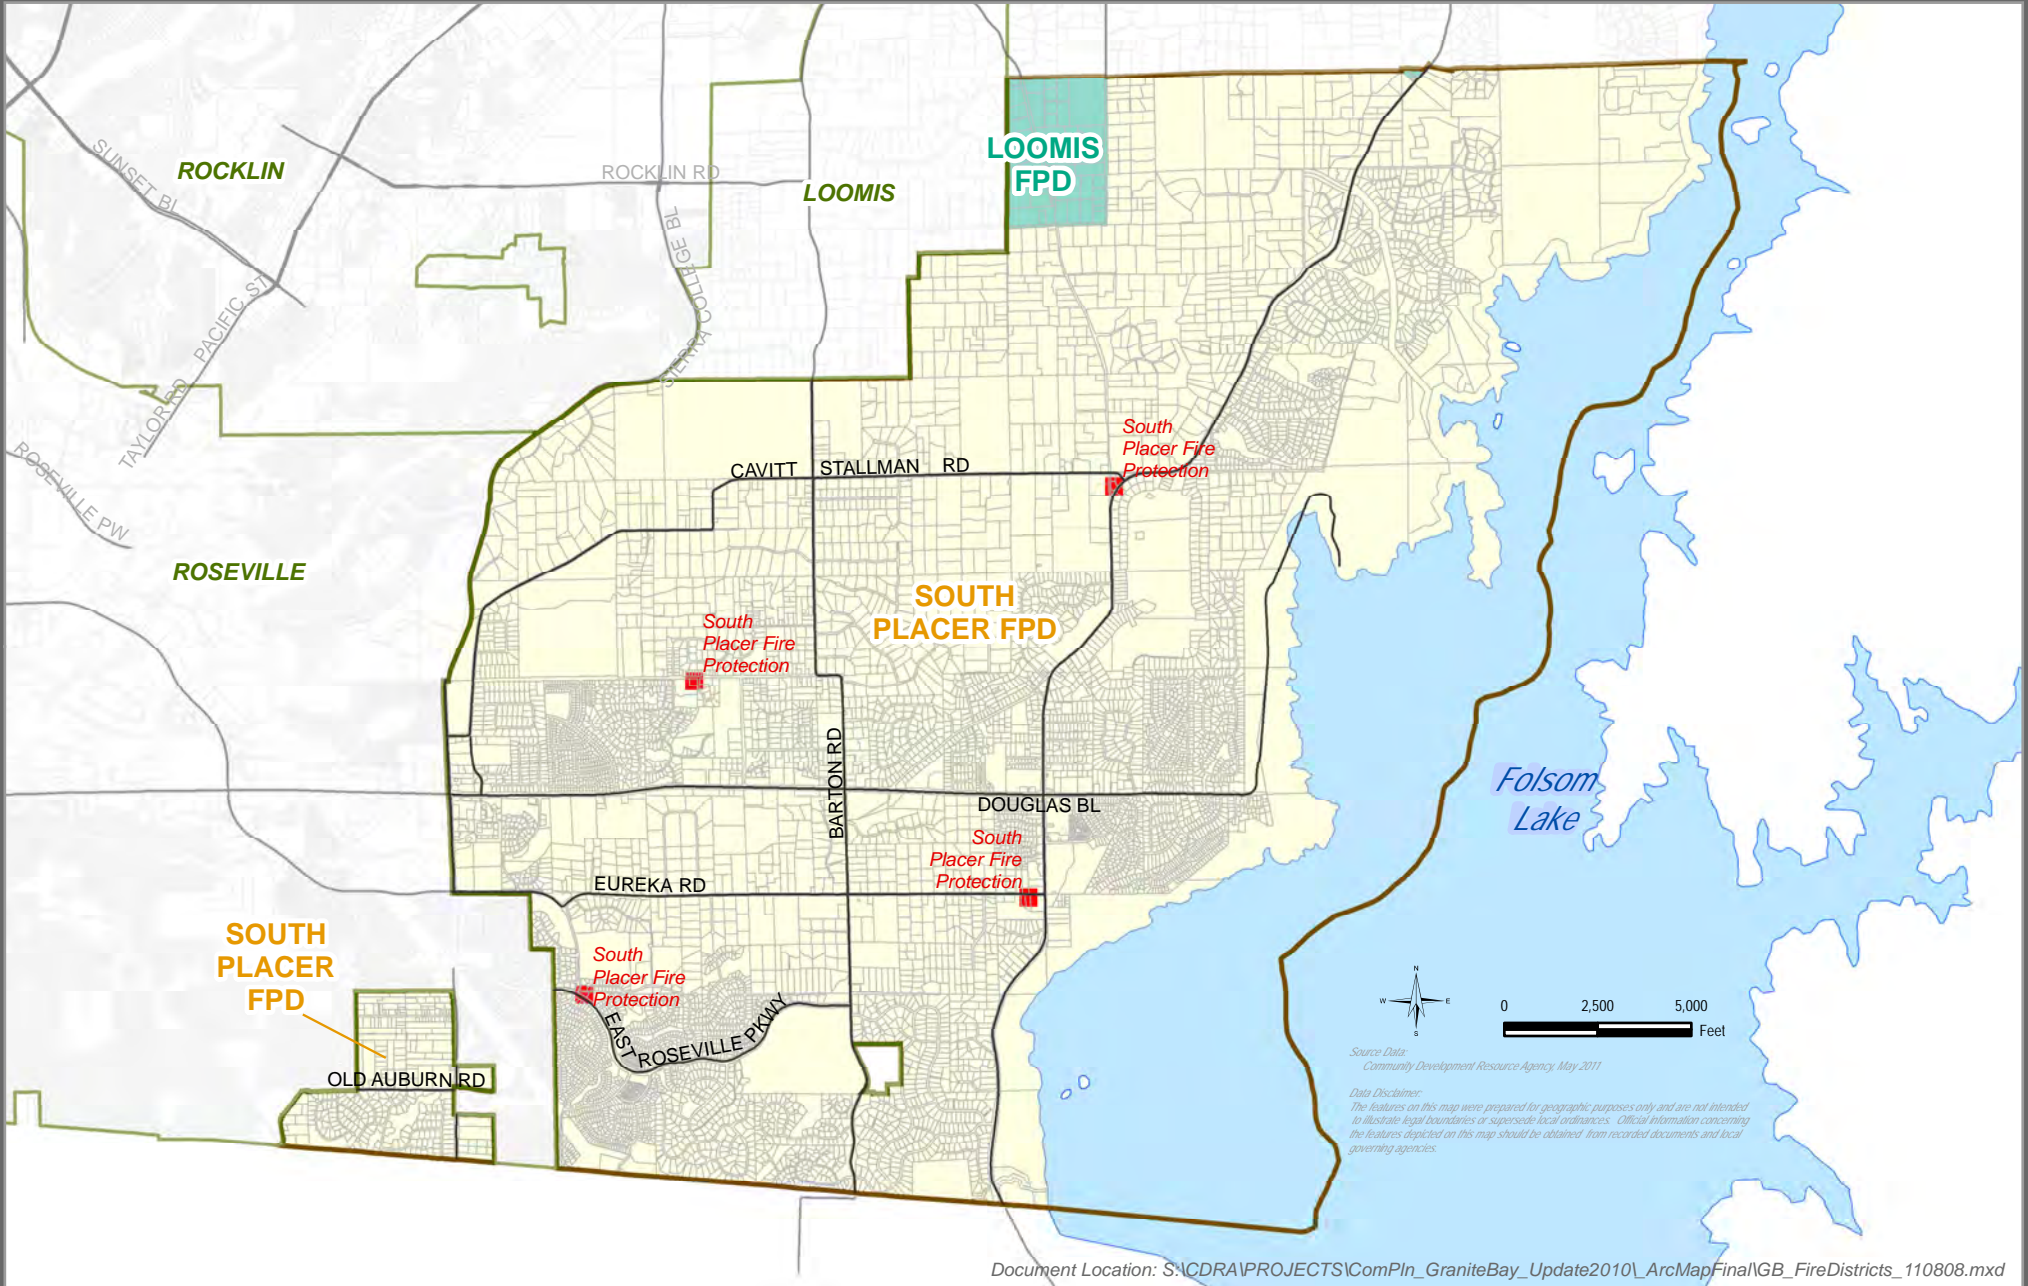

# GRANITE BAY COMMUNITY PLAN

## FIRE DISTRICTS/ FIRE STATIONS

Document Location: S:\CDRA\PROJECTS\ComPln\_GraniteBay\_Update2010\_ArcMapFinal\GB\_FireDistricts\_110808.mxd

- City Limits
- Community Plan Boundary
- Granite Bay Fire Stations
- LOOMIS FPD
- SOUTH PLACER FPD