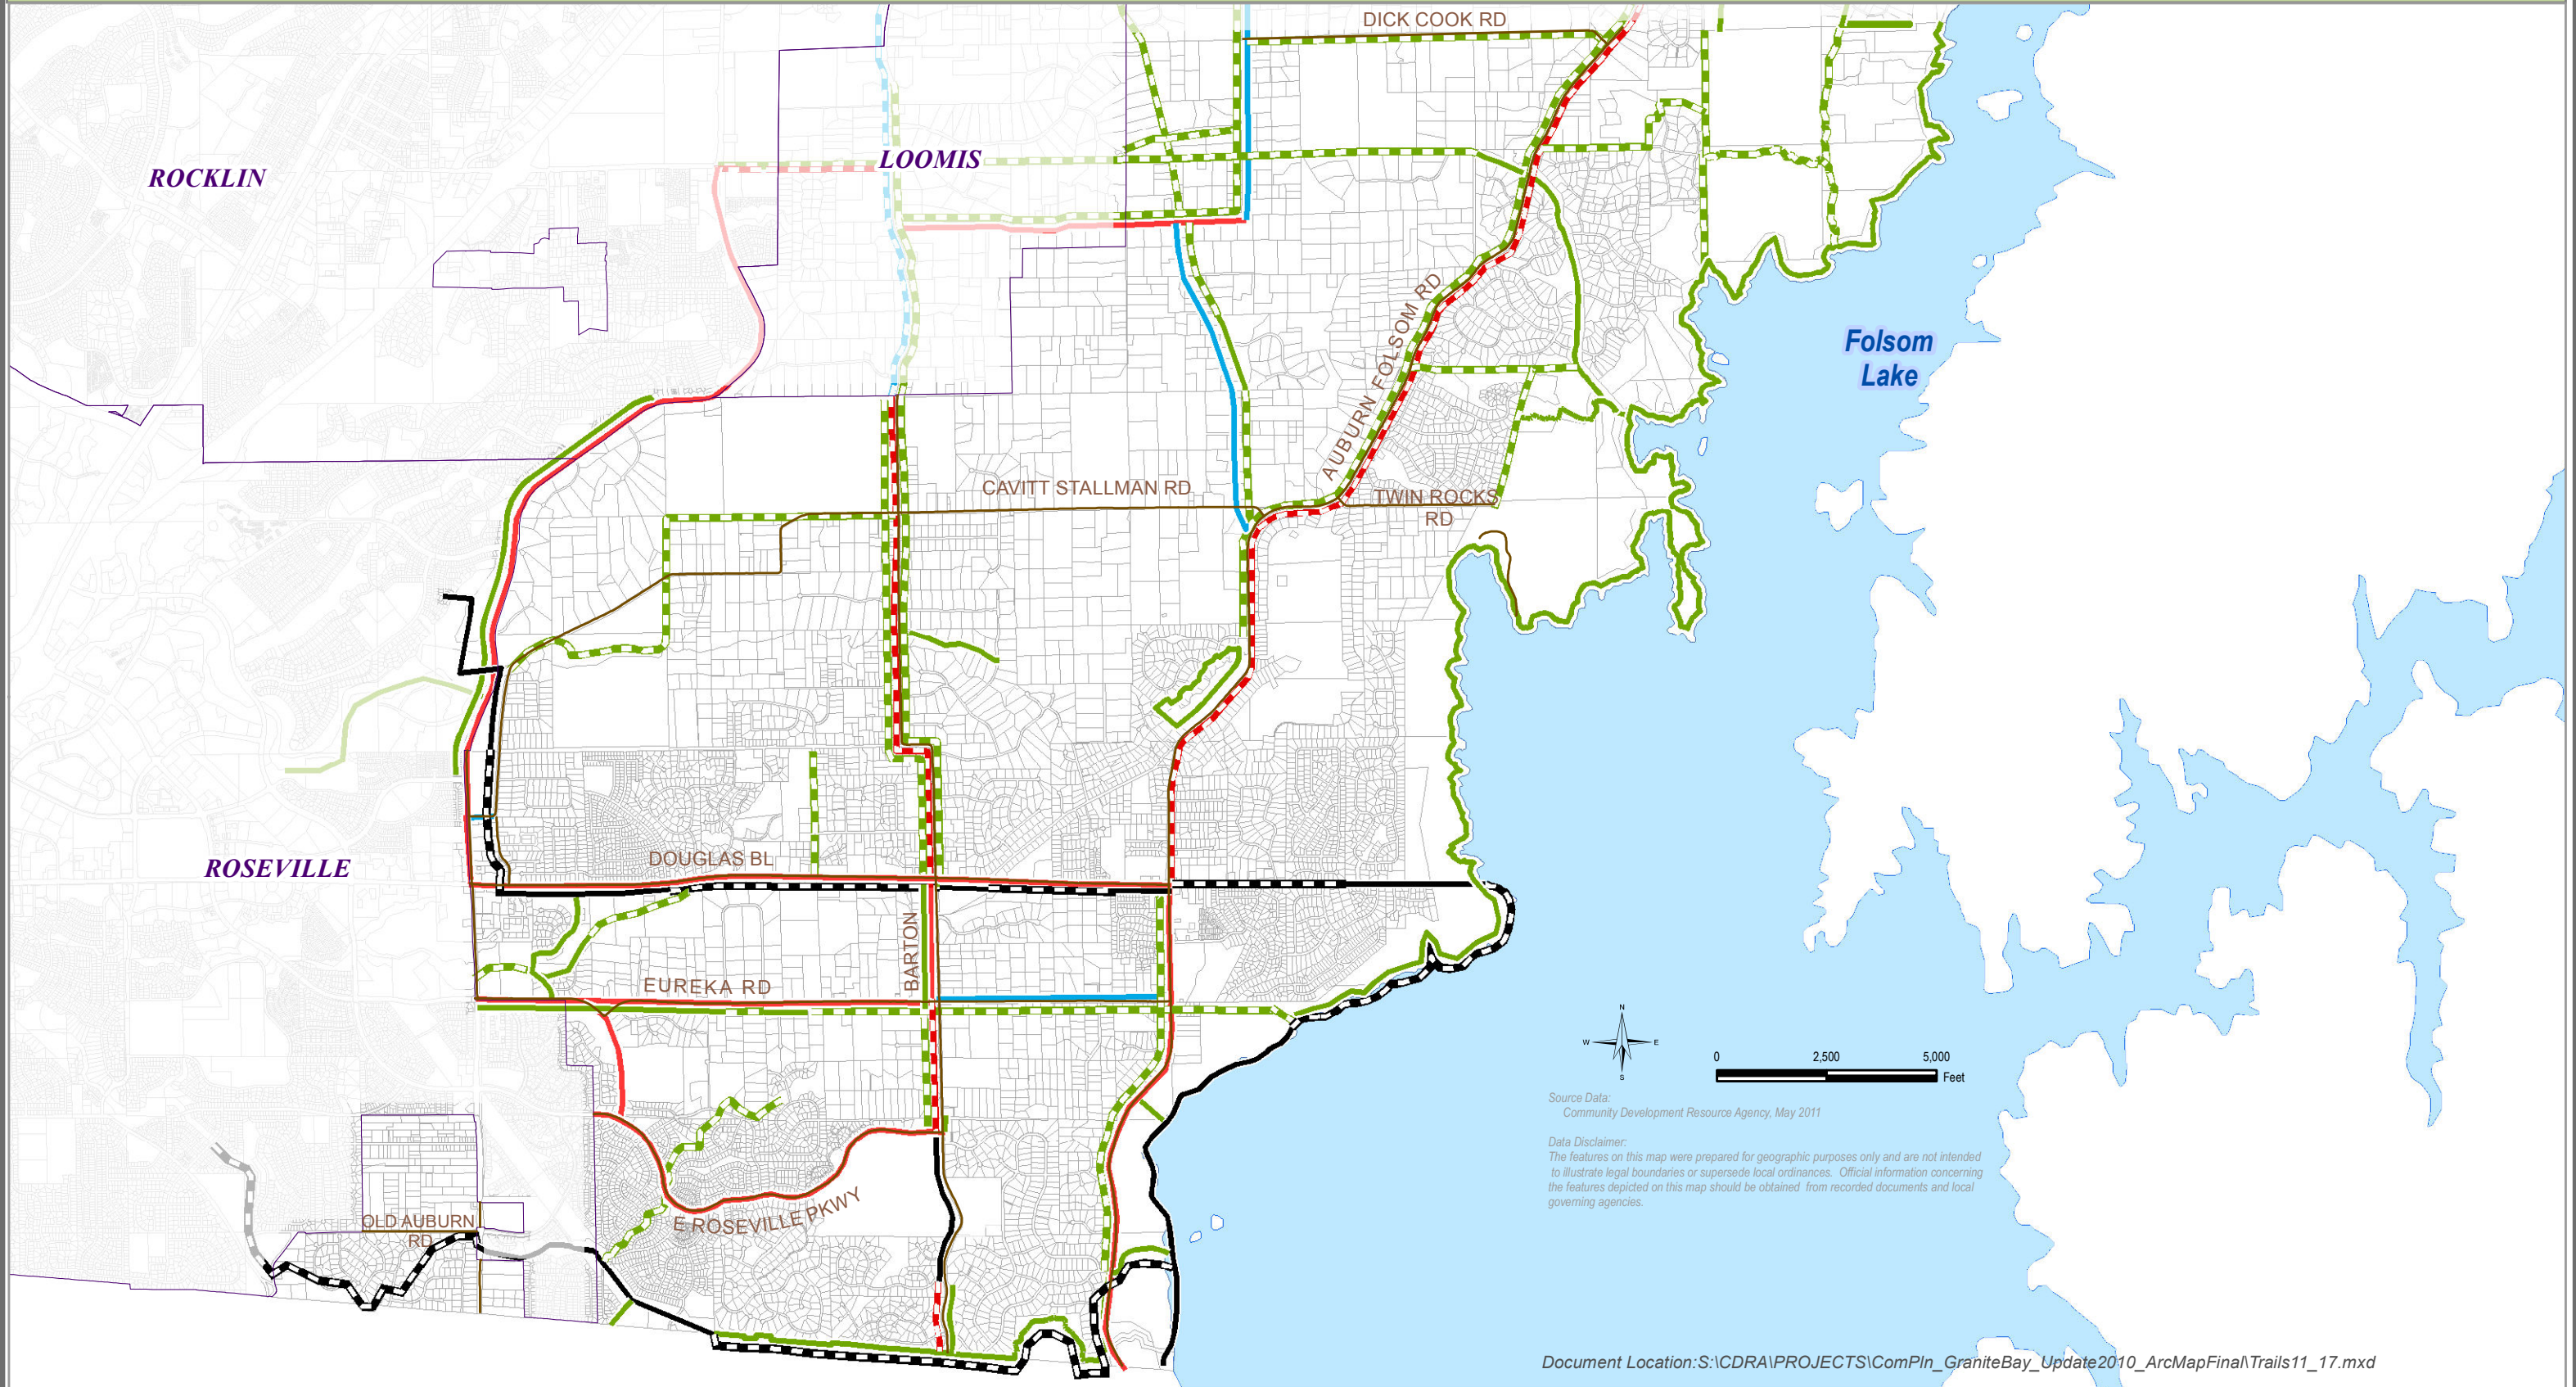

GRANITE BAY COMMUNITY PLAN

TRAILS

Source Data:
Community Development Resource Agency, May 2011

Data Disclaimer:
The features on this map were prepared for geographic purposes only and are not intended to illustrate legal boundaries or supersede local ordinances. Official information concerning the features depicted on this map should be obtained from recorded documents and local governing agencies.

Document Location: S:\CDRA\PROJECTS\ComPln_GraniteBay_Update2010_ArcMapFinal\Trails11_17.mxd

- | | | | |
|-----------------------|-----------------------|-----------------------|-----------------------------|
| Bike Class 1 Proposed | Bike Class 2 Proposed | Bike Class 3 Proposed | Multi Purpose Proposed |
| Bike Class 1 Existing | Bike Class 2 Existing | Bike Class 3 Existing | Muti Purpose Trail Existing |