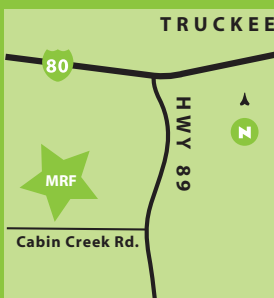

Placer County Recycles!

Questions? Please call Placer County Environmental Engineering at (530) 889-6846 or go to www.placer.ca.gov/recycle.

The Eastern Regional Materials Recovery Facility is located on 900 Cabin Creek Road off Hwy 89.

Placer County
Environmental
Engineering