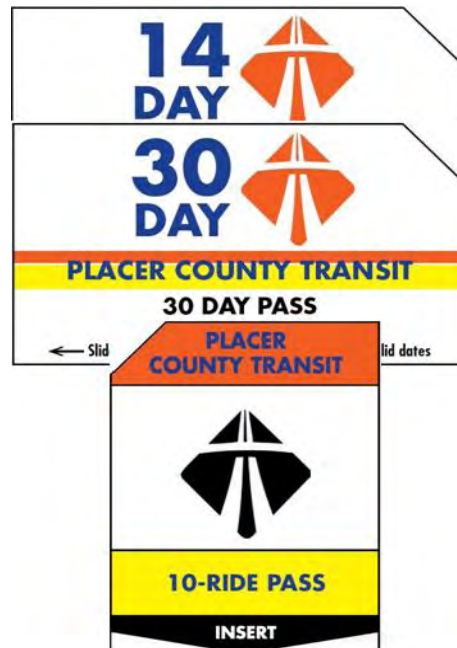

Fares	
General Public	$1.25
Senior/Youth/Disabled	$0.60

Discount Passes	
General Public 24 Hour Daily Pass	$2.50
Senior/Youth/Disabled 24 Hour Daily Pass	$1.25
General Public 10 Ride Pass	$10.00
S/Y/D 10 Ride Pass	$5.00
General Public 14 Day Pass	$21.50
S/Y/D 14 Day Pass	$10.75
General Public 30 Day Pass	$37.50
S/Y/D 30 Day Pass	$18.75
General Public Transfer Between PCT Buses	Replaced by 24 Hour Daily Pass
S/Y/D Transfer Between PCT Buses	Replaced by 24 Hour Daily Pass

Prices effective July 1, 2009. Beginning July 1, 2009 free transfers between PCT buses will be replaced by the 24 Hour Daily Pass. This change in transfer policy applies only to transfers between PCT buses, such as transferring between the Hwy 49 Bus and the Auburn/Light Rail Bus. Transfers between PCT and connecting transit agencies (Auburn Transit, Gold Country Stage and Roseville) remain available for FREE. Effective September 1, 2009, Sacramento Regional Transit will no longer accept or issue transfers to or from PCT. PCT will still accept Sac RT monthly and daily passes, as well as all other Sac RT fare media.

Effective Monday, January 17, 2011 - 10 ride ticket books will be replaced with a 10 RIDE PASS, 20 ride ticket books will be replaced with a 14 DAY UNLIMITED RIDE PASS and 40 ride ticket books will be replaced with a 30 DAY UNLIMITED RIDE PASS. Ticket books will no longer be sold, though old tickets will continue to be accepted.

For information, call Placer County Transit at (530) 885-BUSS or (916) 784-6177, or send email to pct@placer.ca.gov