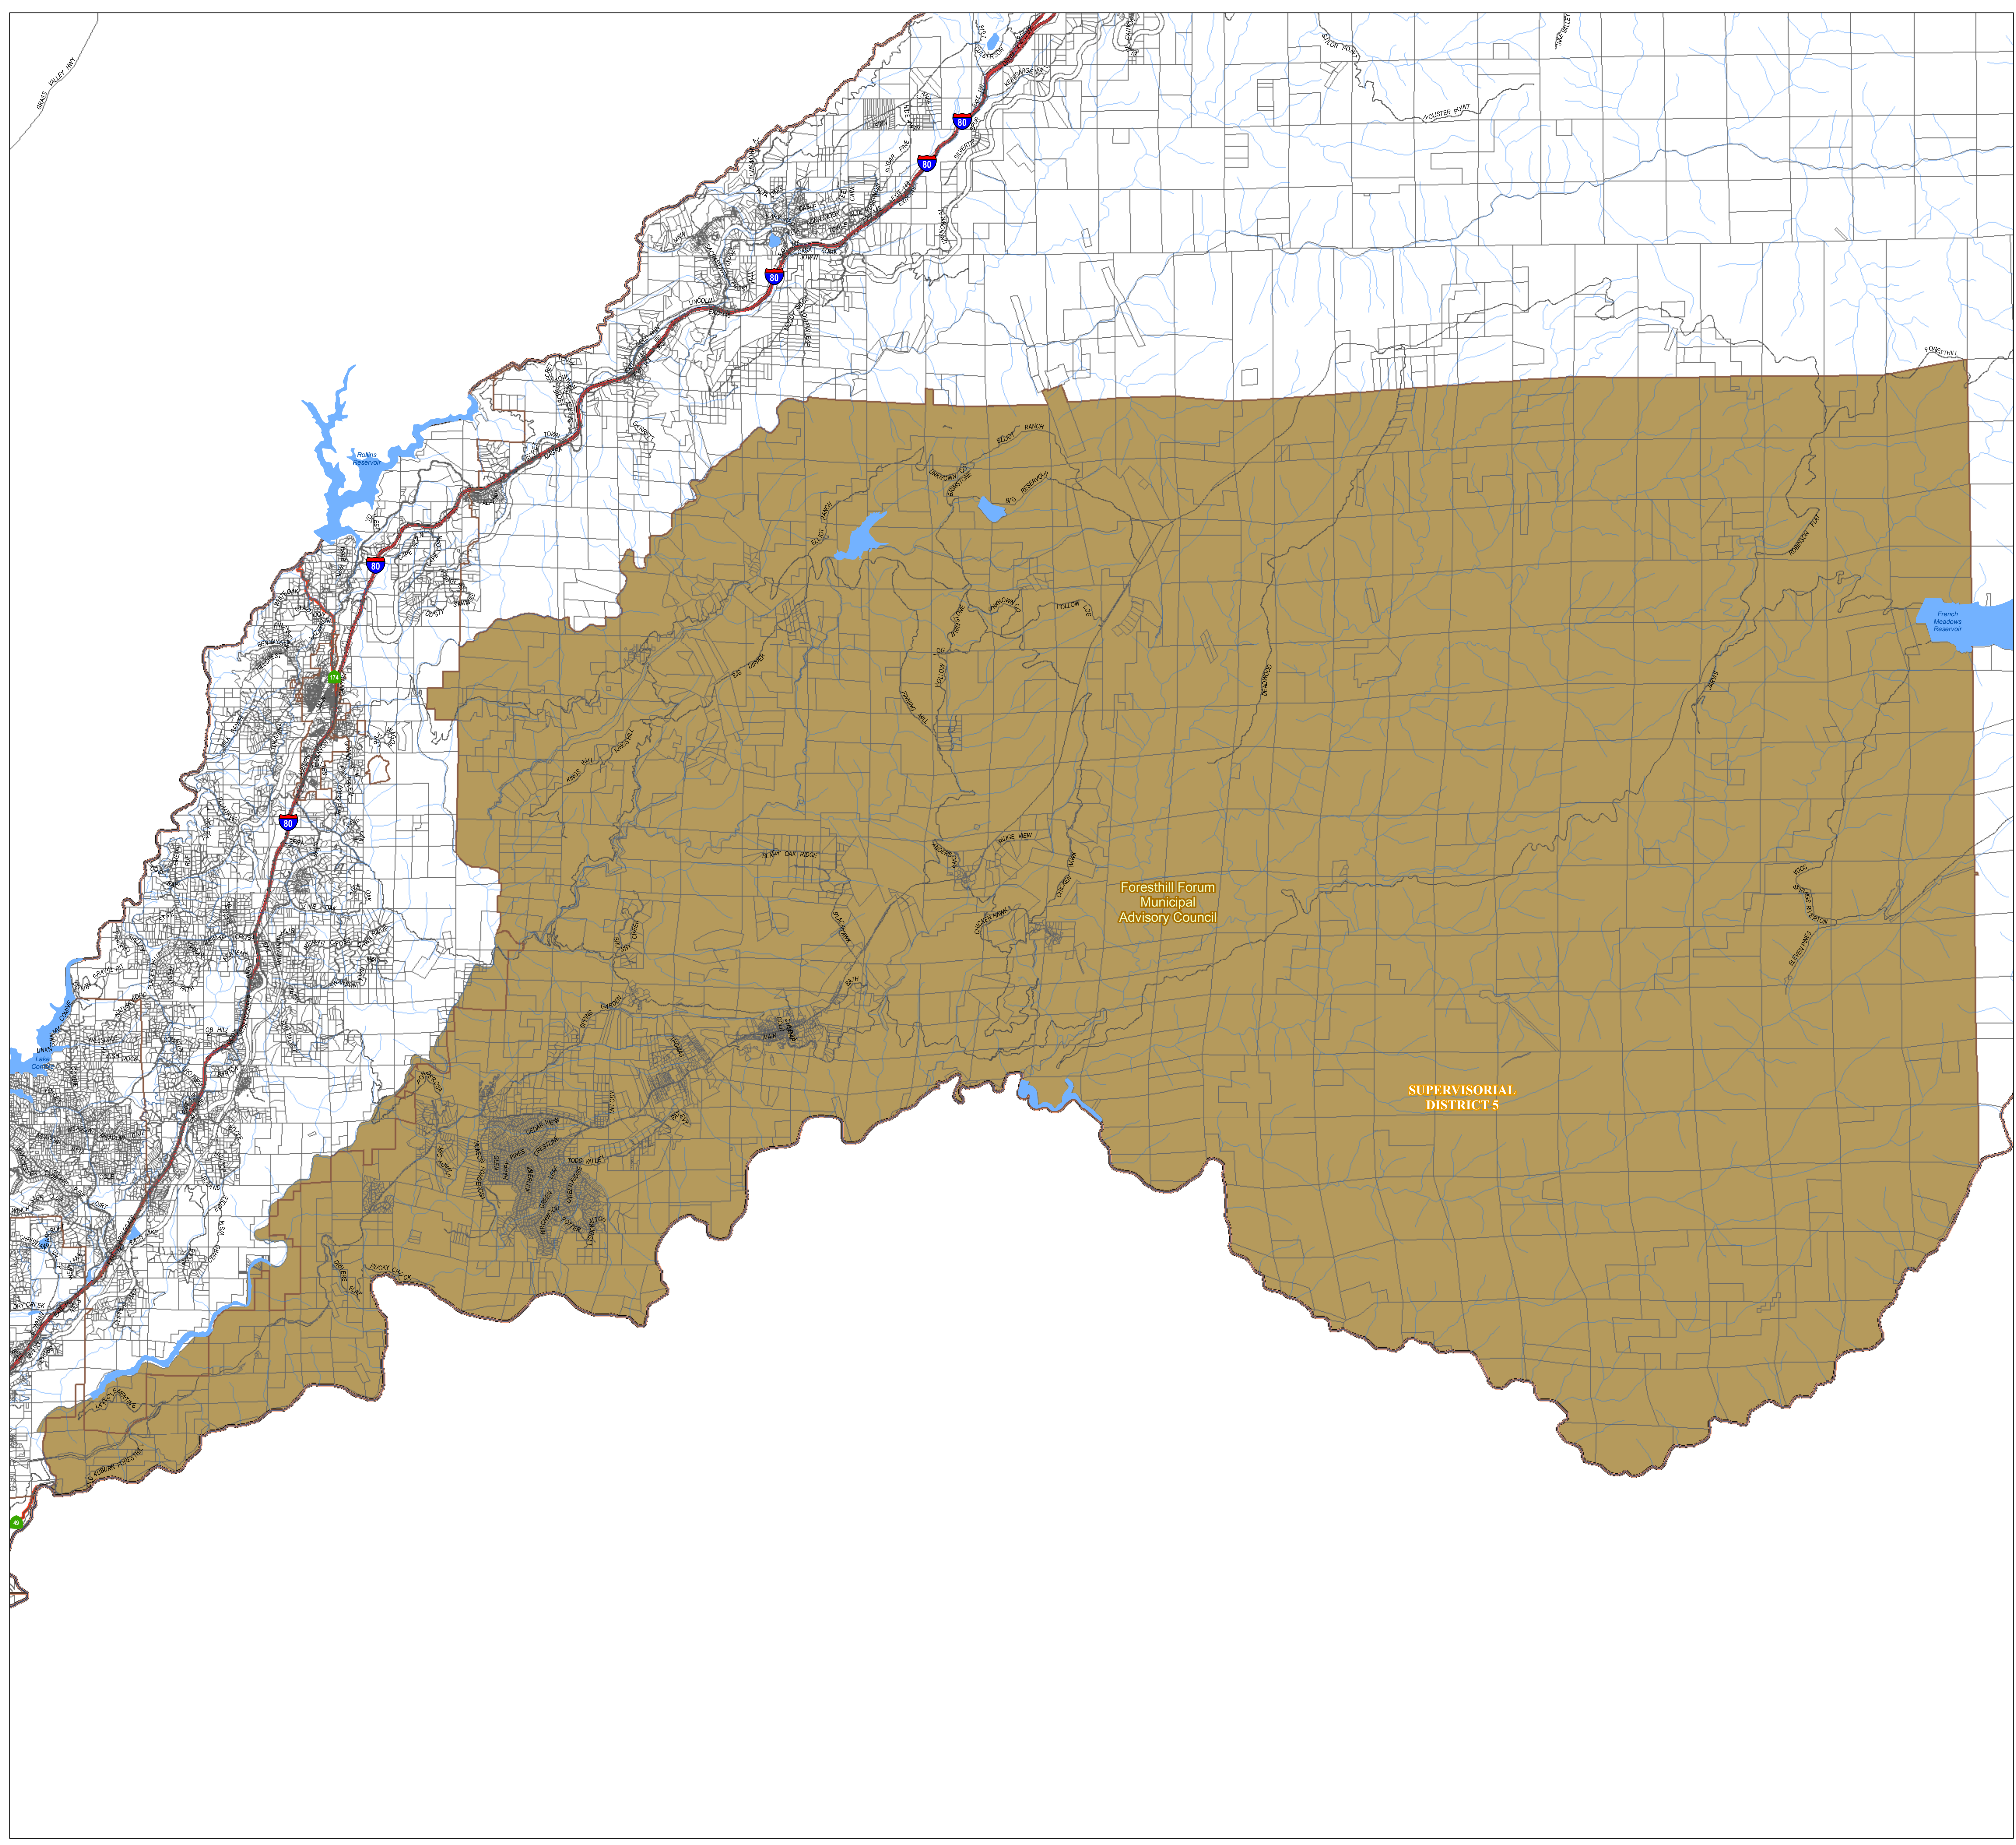

Municipal Advisory Councils of Placer County

Legend

 Foresthill Forum

0.255 1
Miles