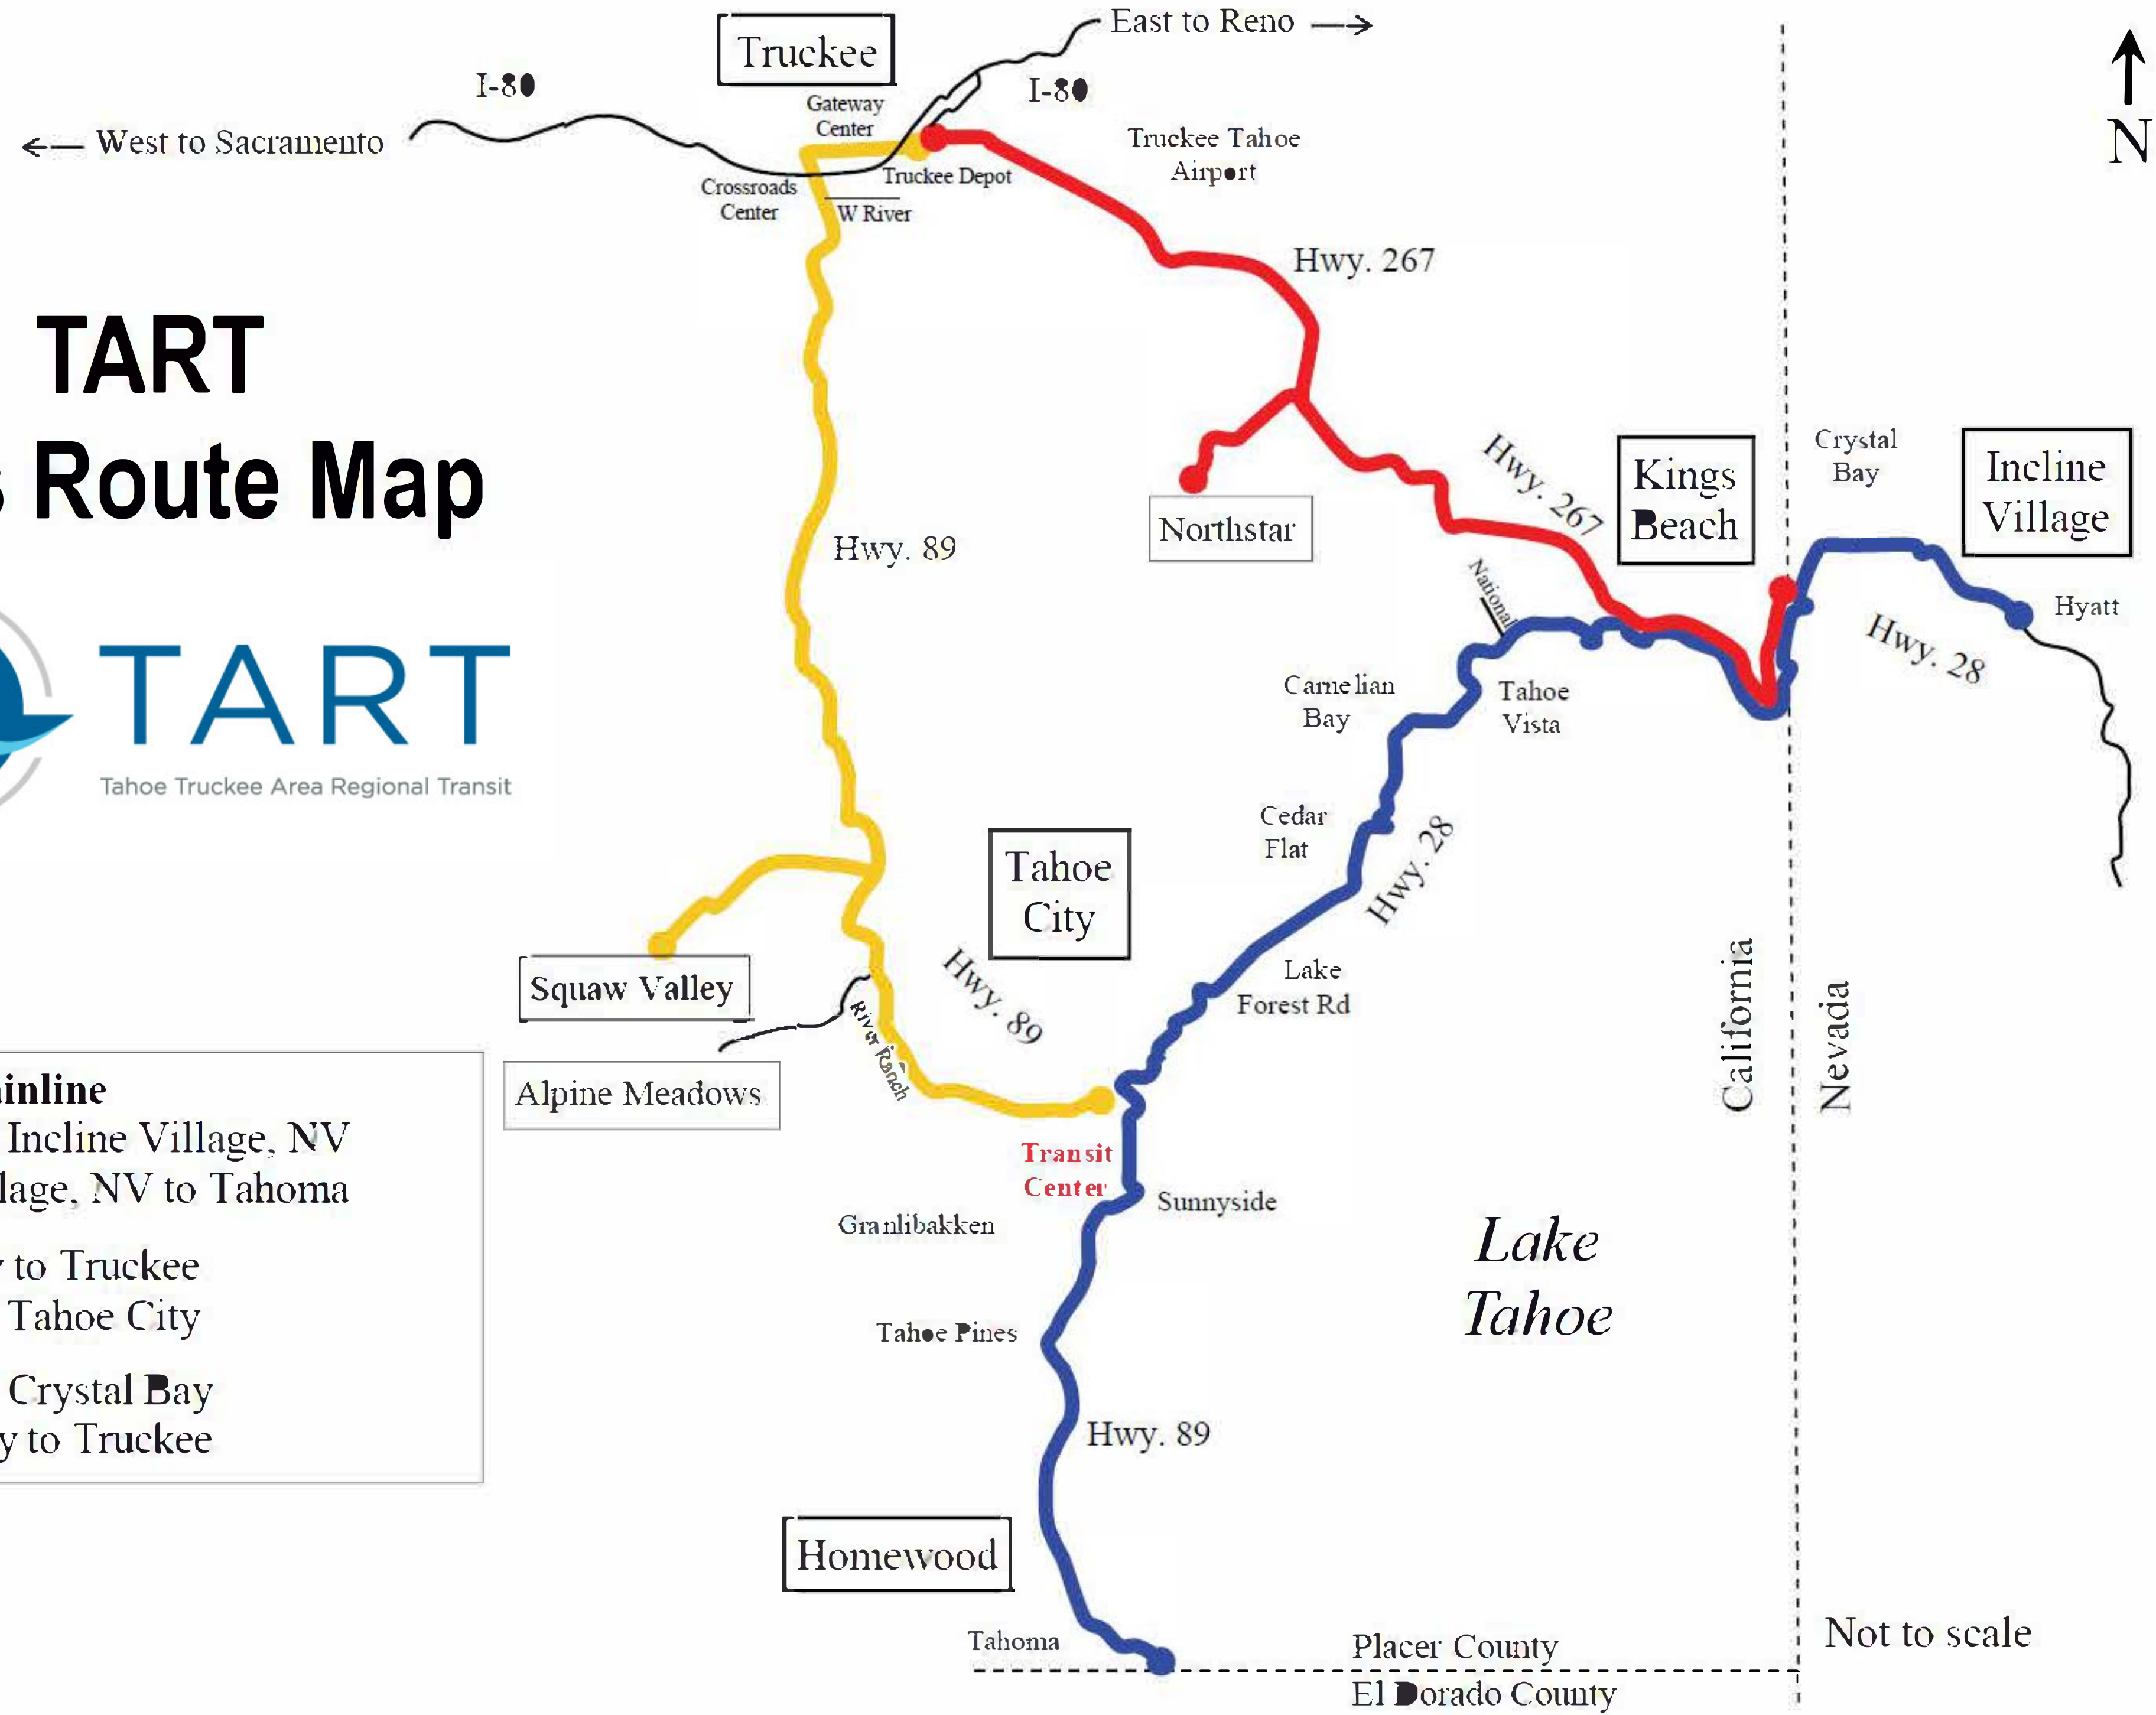

# TART Bus Route Map

**Legend:**

- TART Mainline**
- █ Tahoma to Incline Village, NV  
Incline Village, NV to Tahoma
- █ Tahoe City to Truckee  
Truckee to Tahoe City
- █ Truckee to Crystal Bay  
Crystal Bay to Truckee

Not to scale