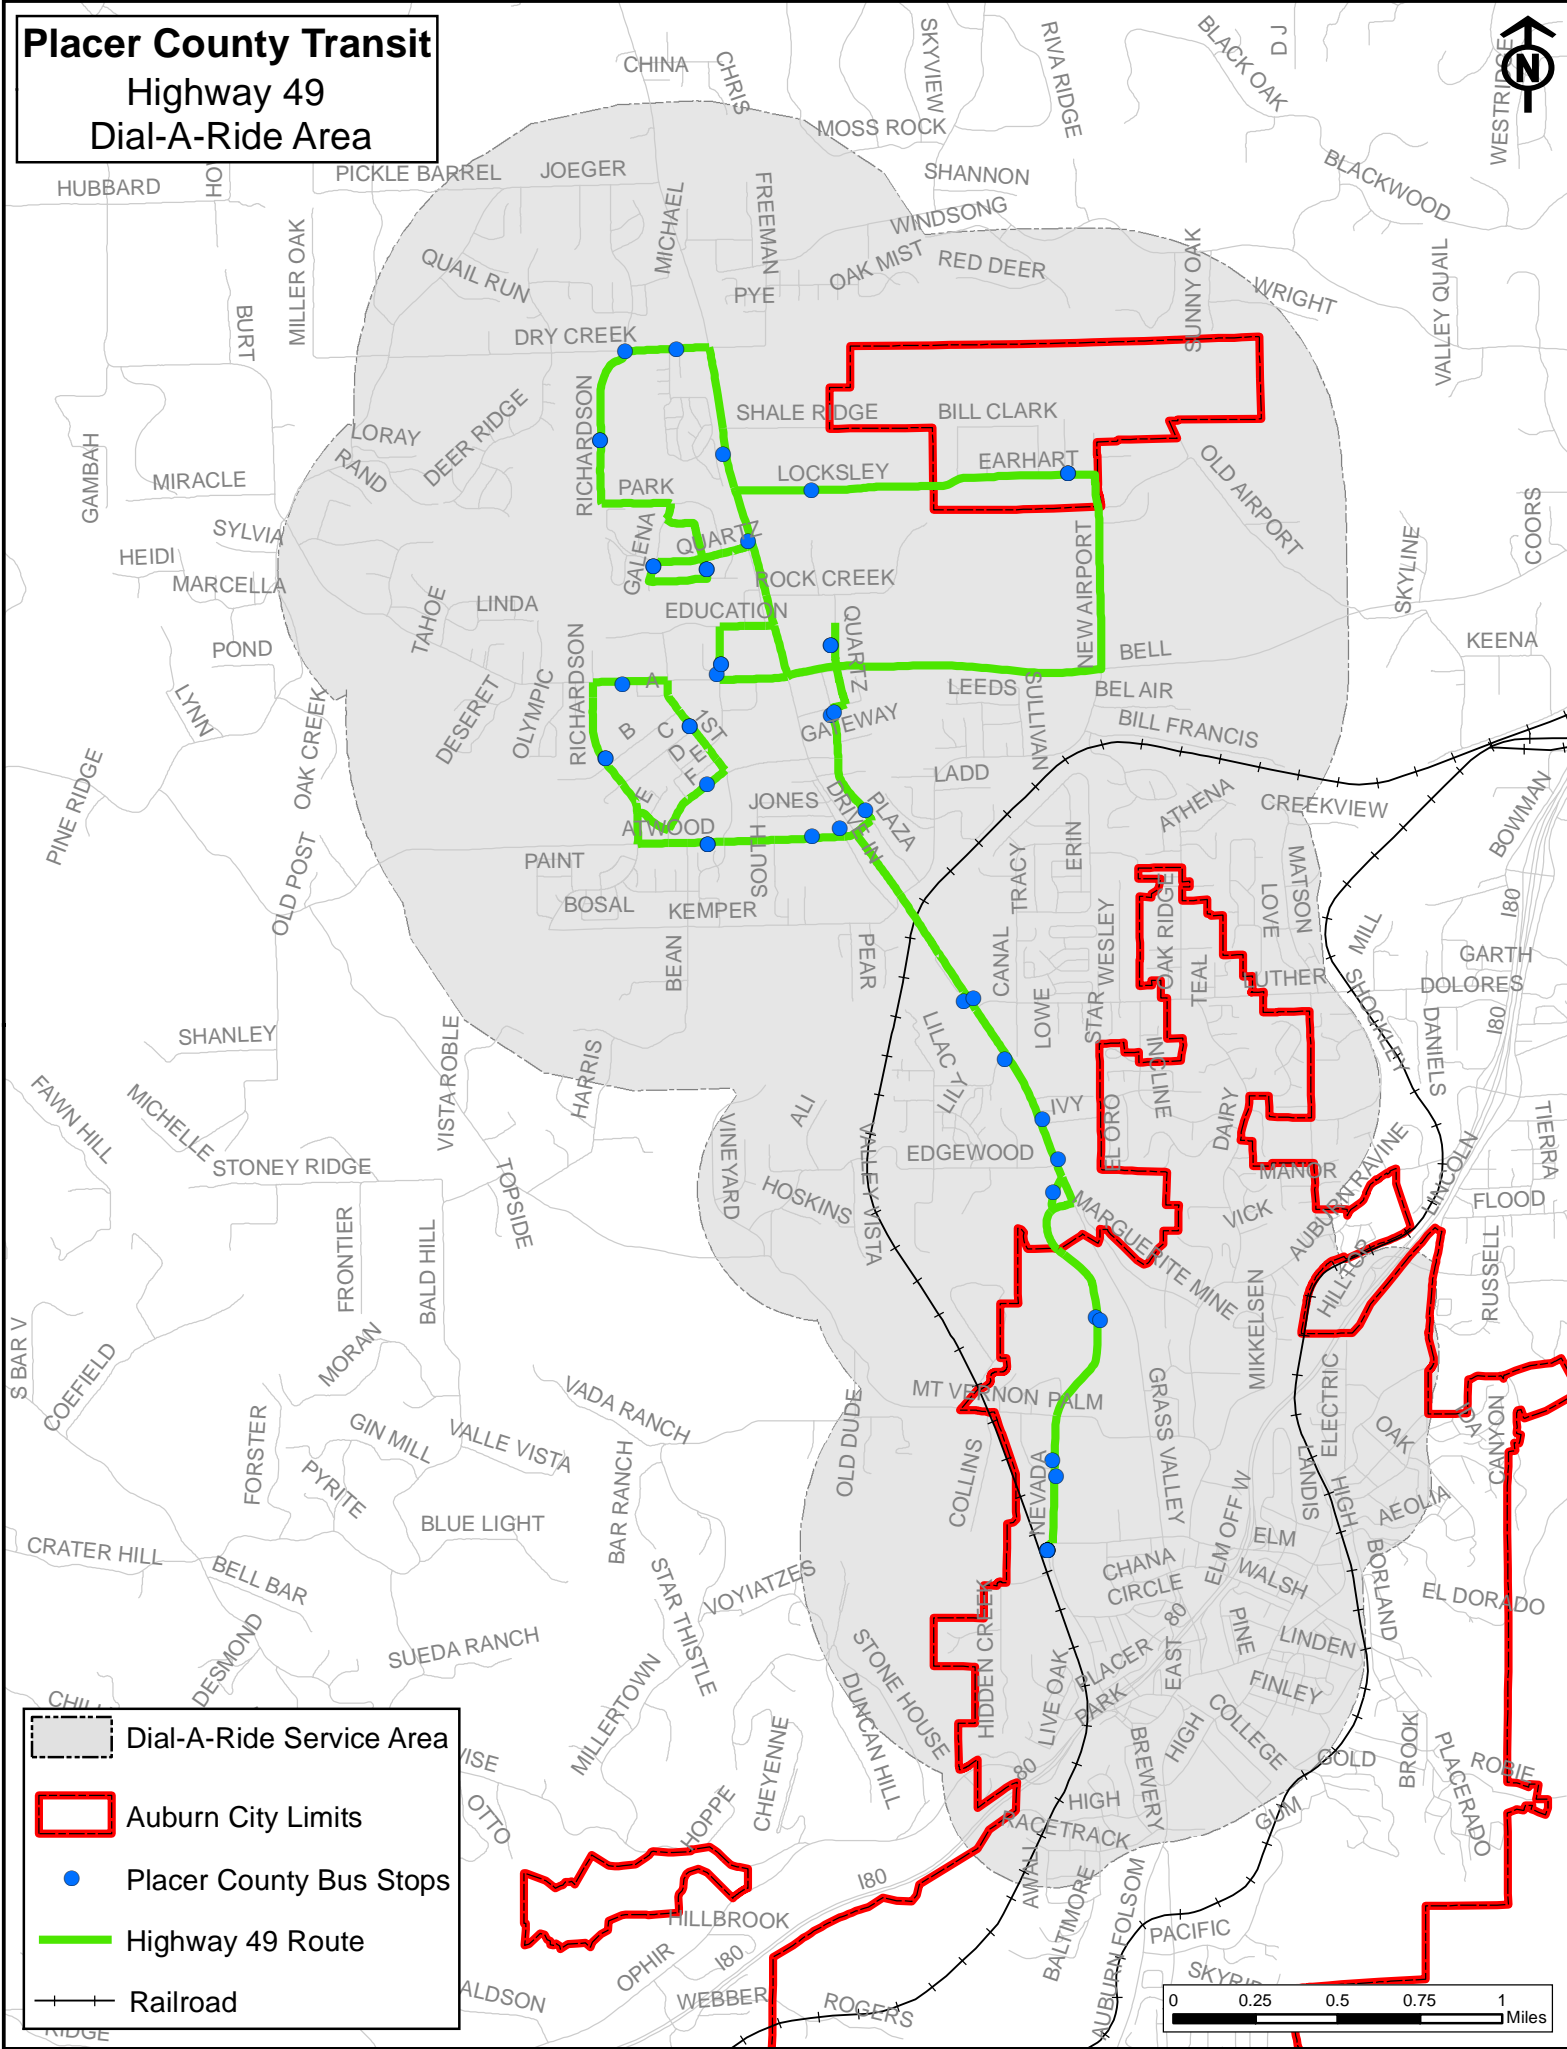

# Placer County Transit Highway 49 Dial-A-Ride Area

Dial-A-Ride Service Area

Auburn City Limits

Placer County Bus Stops

Highway 49 Route

Railroad