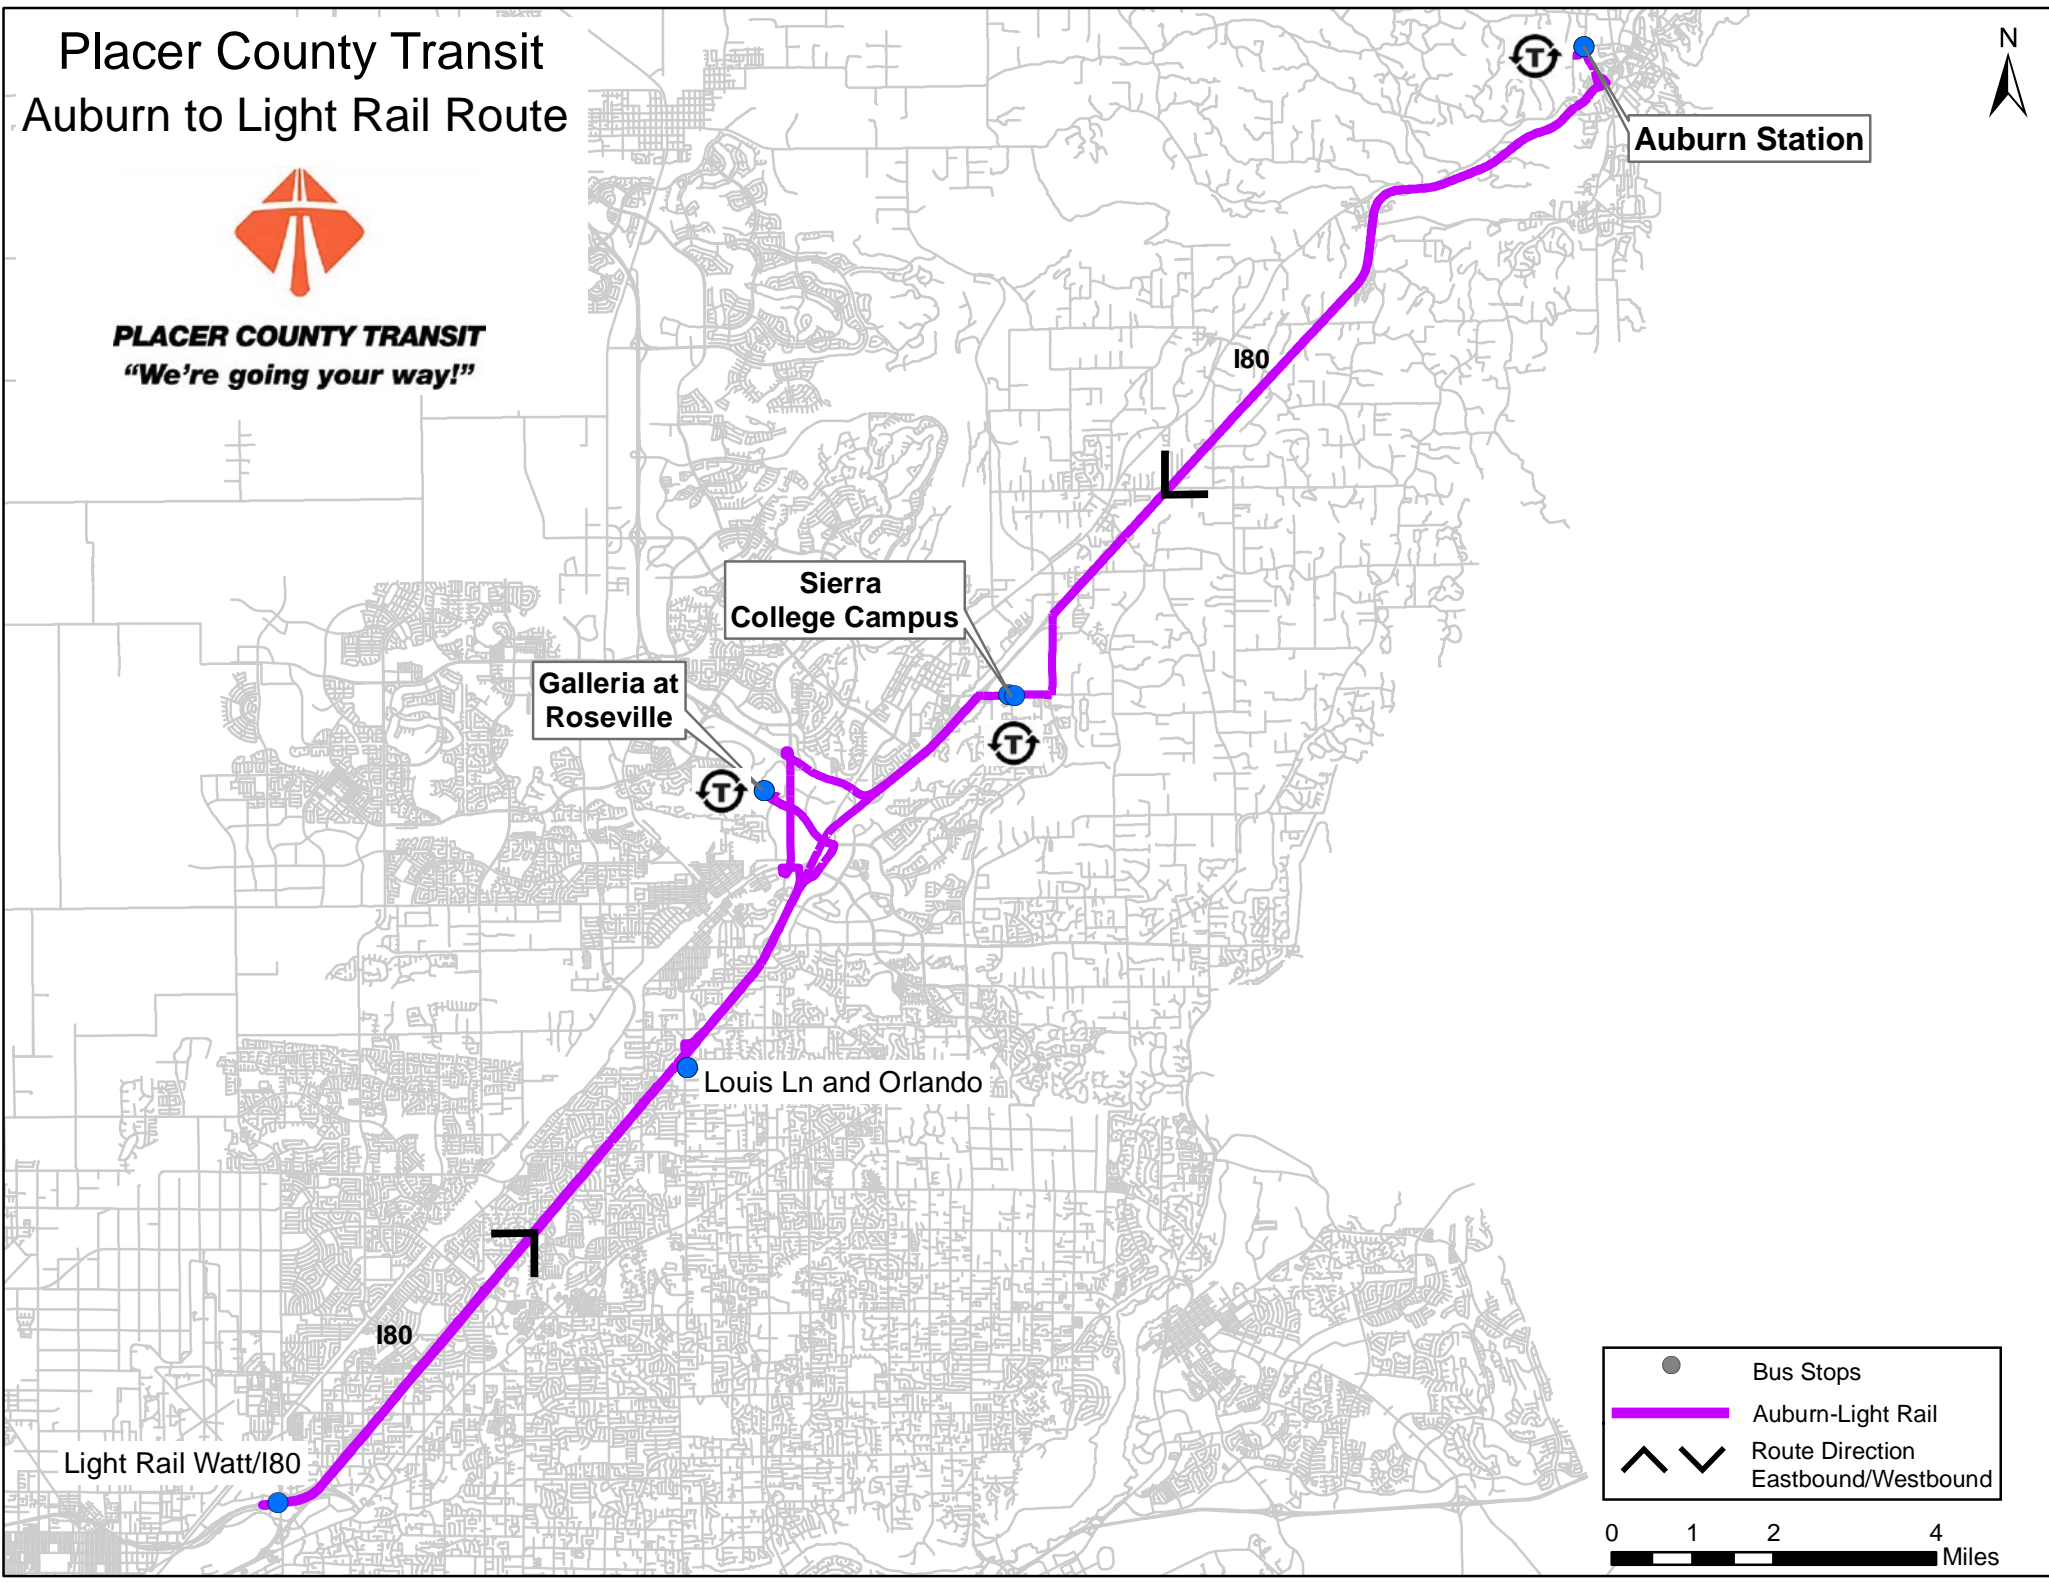

Placer County Transit Auburn to Light Rail Route

PLACER COUNTY TRANSIT
"We're going your way!"

Auburn Station

Sierra College Campus

Galleria at Roseville

Louis Ln and Orlando

Light Rail Watt/I80

- Bus Stops
- Auburn-Light Rail
- ^ \ Route Direction
Eastbound/Westbound