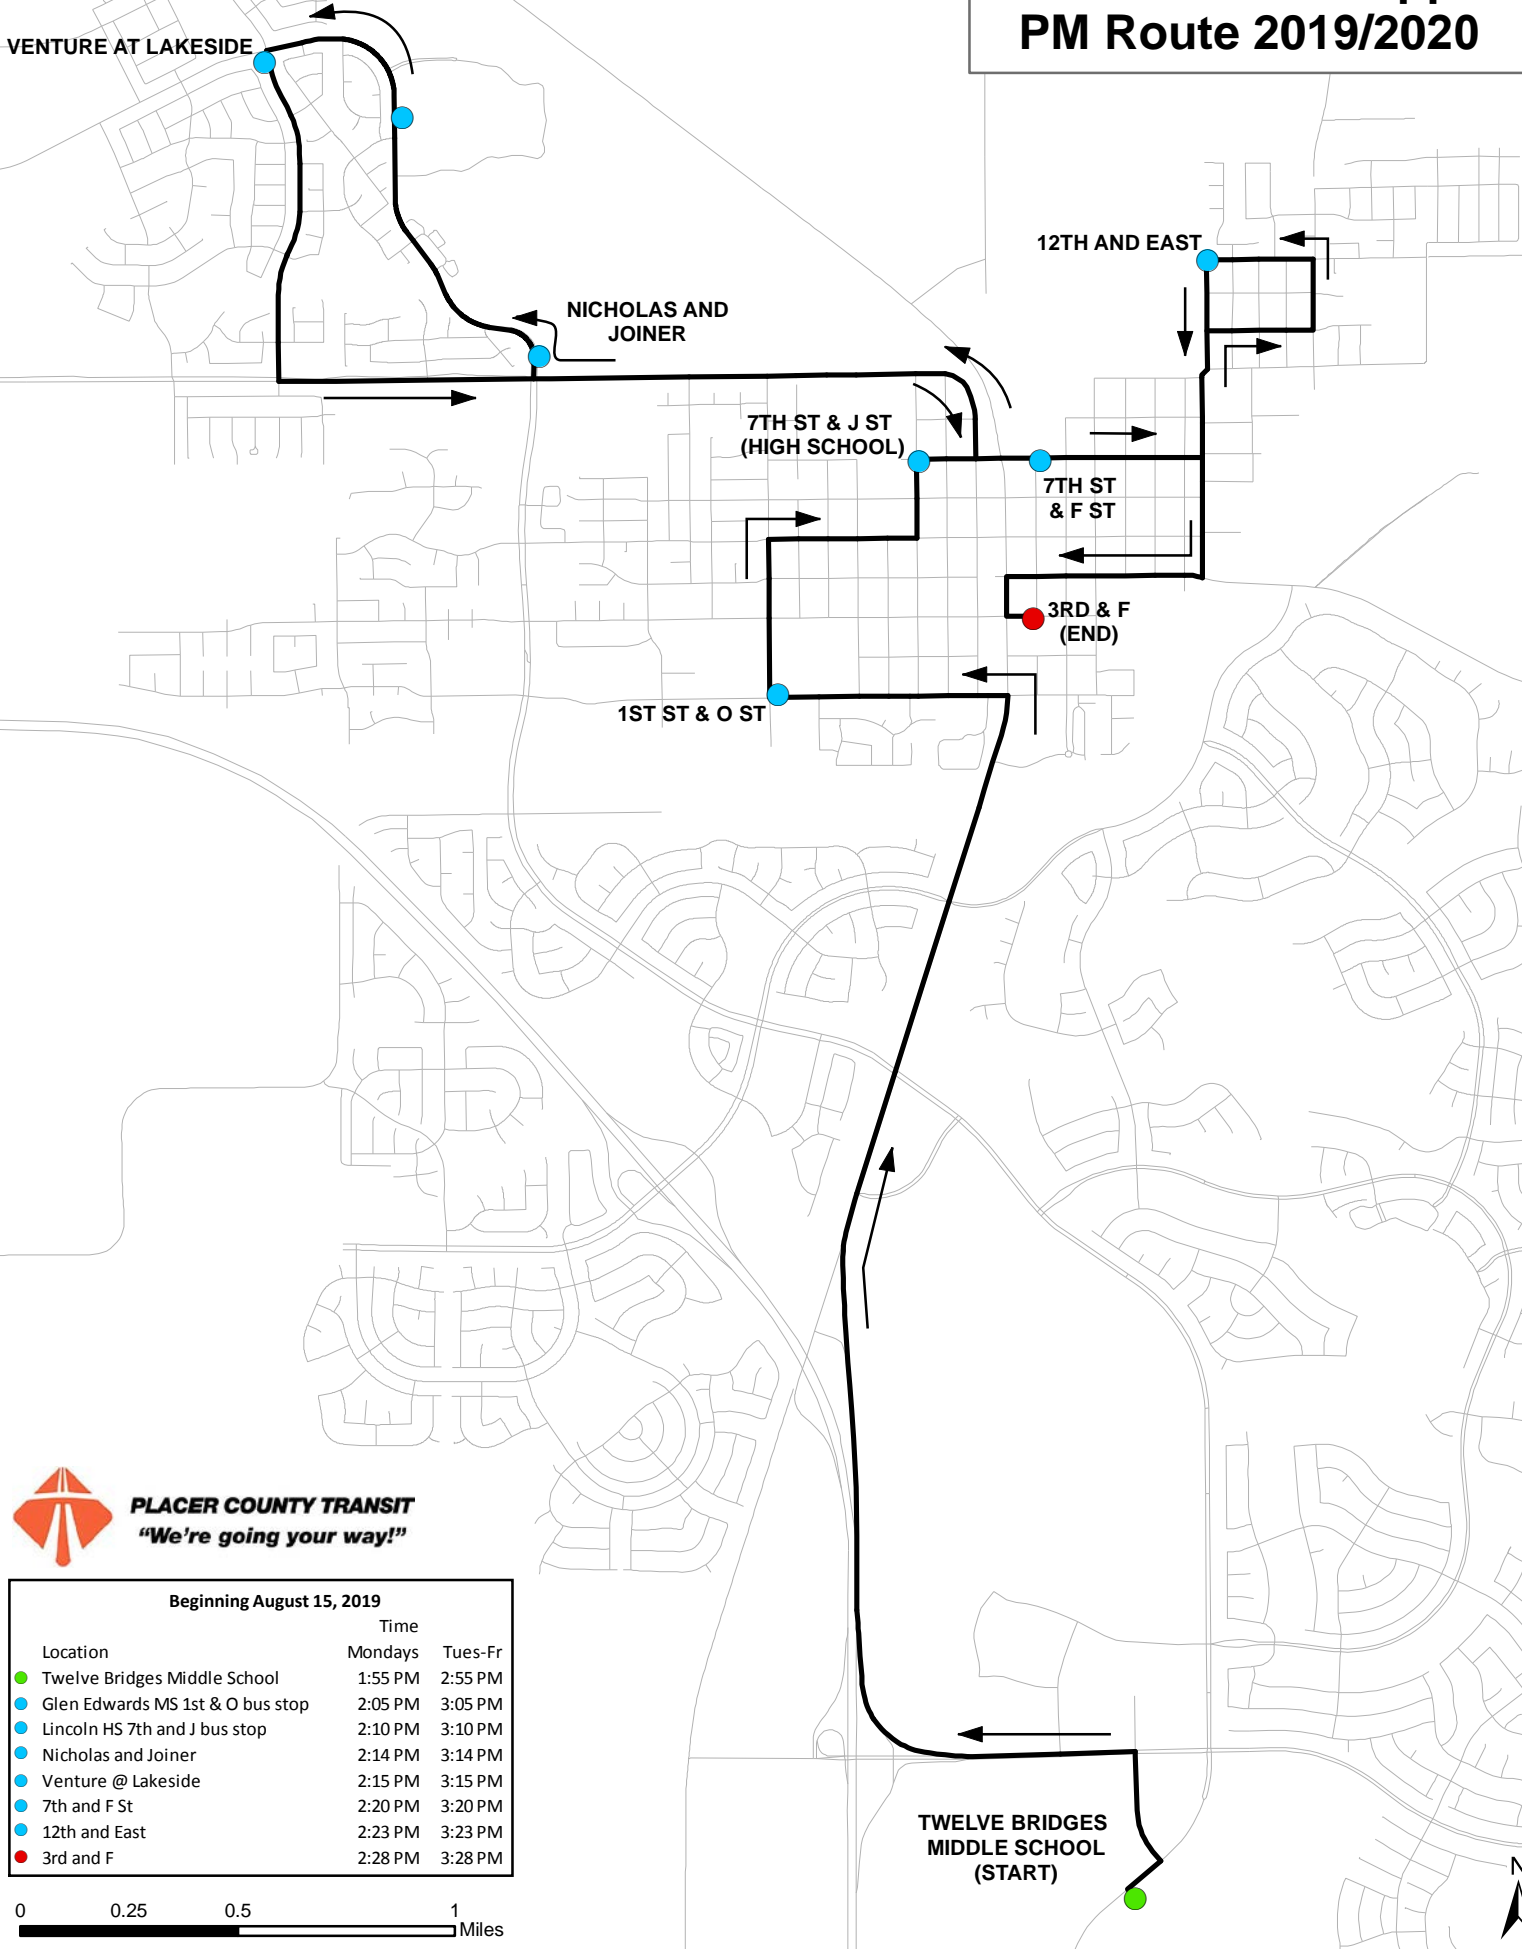

Lincoln School Tripper PM Route 2019/2020

Beginning August 15, 2019

Location	Time	
	Mondays	Tues-Fr
Twelve Bridges Middle School	1:55 PM	2:55 PM
Glen Edwards MS 1st & O bus stop	2:05 PM	3:05 PM
Lincoln HS 7th and J bus stop	2:10 PM	3:10 PM
Nicholas and Joiner	2:14 PM	3:14 PM
Venture @ Lakeside	2:15 PM	3:15 PM
7th and F St	2:20 PM	3:20 PM
12th and East	2:23 PM	3:23 PM
3rd and F	2:28 PM	3:28 PM