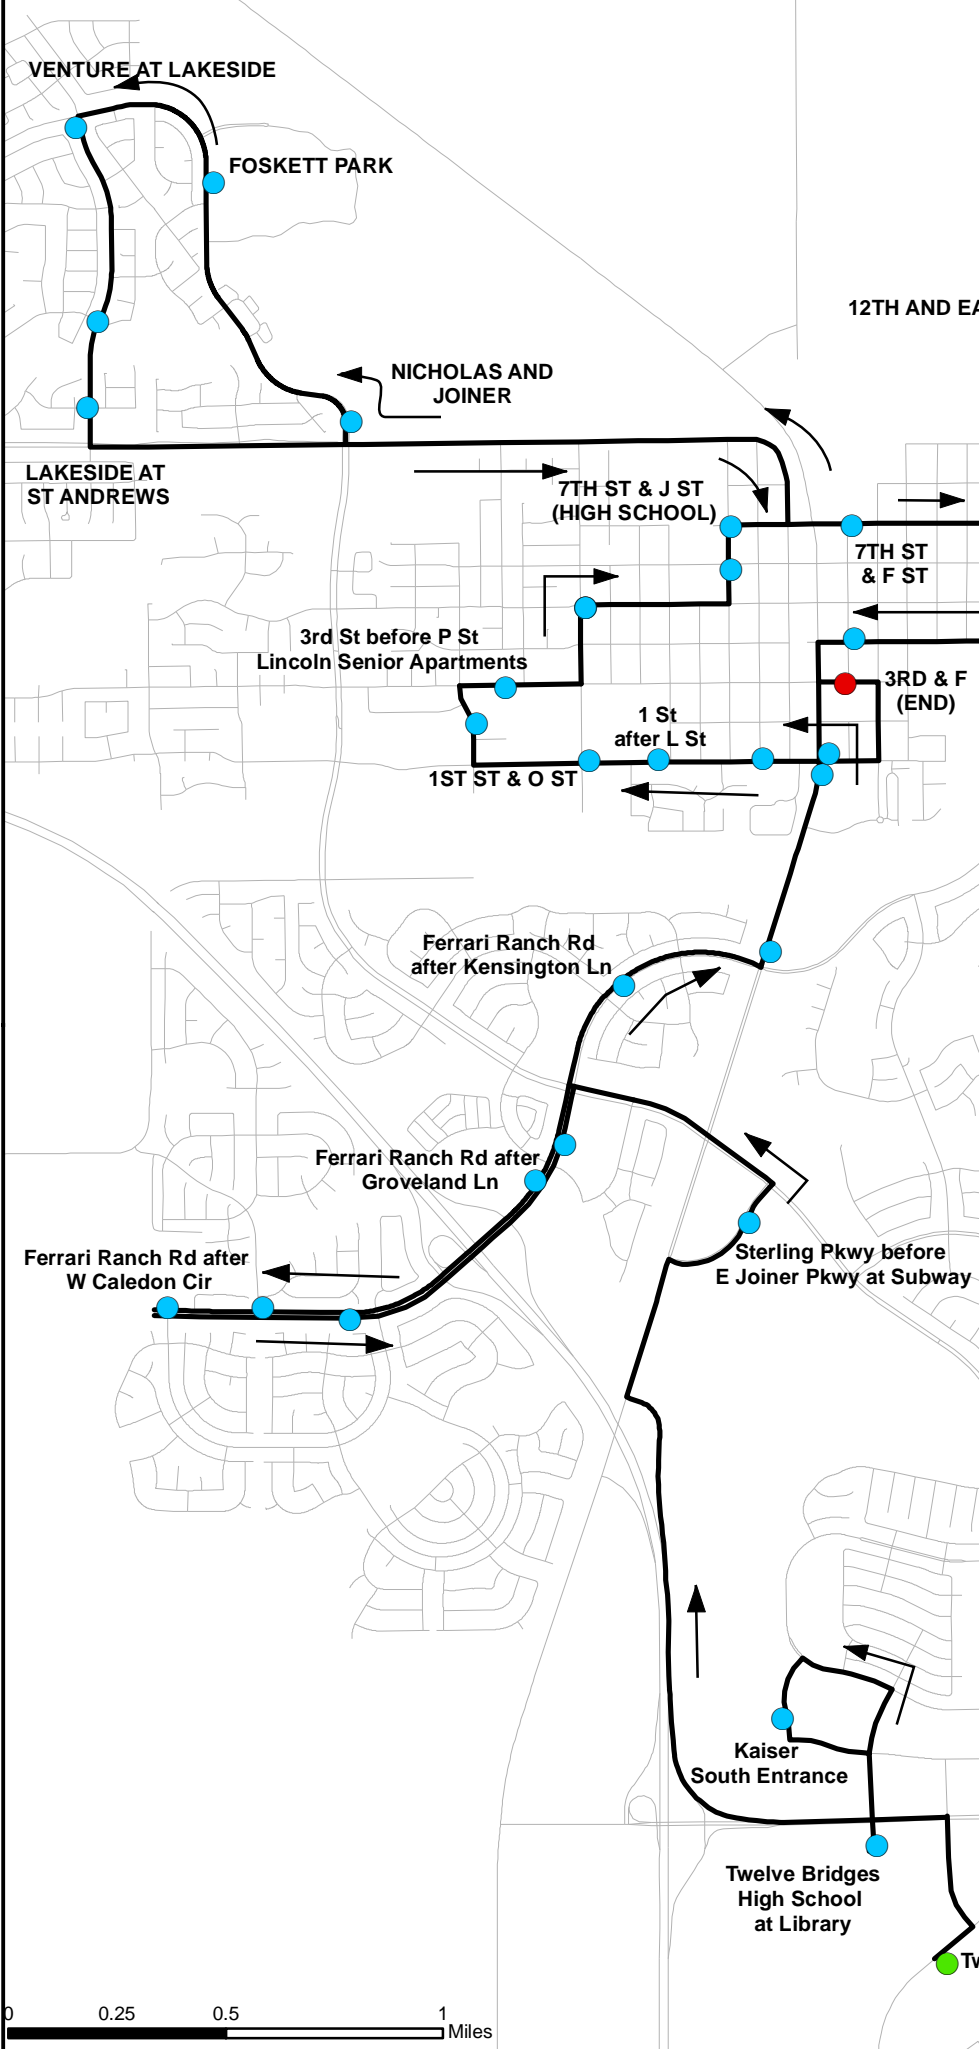

# Lincoln School Tripper PM Route 2021/2022

**PLACER COUNTY TRANSIT**  
"We're going your way!"

	Mondays	Tues-Fri
● Twelve Bridges Middle School at Wilson Park	2:00PM	3:00PM
● Twelve Bridges High School at Twelve Bridges Library	2:10PM	3:10PM
● Kaiser Lincoln South Entrance	2:15PM	3:15PM
● Sterling Pkwy before E Joiner Pkwy (Subway)	2:19PM	3:19PM
● Ferrari Ranch after Groveland Ln	2:22PM	3:22PM
● Ferrari Ranch Rd. before Sorrento Pkwy		
● Ferrari Ranch Rd after W Caledon Cir	2:24PM	3:24PM
● Ferrari Ranch Rd after E Caledon Cir		
● Ferrari Ranch Rd after Groveland Ln	2:26PM	3:26PM
● Ferrari Ranch Rd after Kensington Ln		
● Lincoln Blvd after Ferrari Ranch Rd	2:29PM	3:29PM
● Lincoln Blvd before 1st St (Auto Zone)		
● 3rd St and F St	2:33PM	3:33PM
● 1st St after F St	2:34PM	3:34PM
● 1st St before I St		
● 1st St after L St		
● 1st St after O St		
● R St after Shamrock Ct	2:37PM	3:37PM
● 3rd St before P St (Lincoln Senior Apartments)	2:38PM	3:38PM
● 5th St after O St		
● 5th St after 14th Alley		
● J St before 6th St		
● 7th St after J St	2:44PM	3:44PM
● Joiner Pkwy after Nicolaus Rd	2:52PM	3:52PM
● Foskett ranch School	2:54PM	3:54PM
● Lakeside Dr and Venture Dr	2:56PM	3:56PM
● Lakeside Dr and Floradale Wy /Cobblestone Dr	2:58PM	3:58PM
● Lakeside Dr before St Andrews	2:59PM	3:59PM
● 7th St after C St	3:07PM	4:07PM
● 12th St before East Ave	3:10PM	4:10PM
● East Ave before 6th St	3:13PM	4:13PM
● McBean Park Dr before A St (Food Mart)	3:14PM	4:14PM
● McBean Park Dr after E St		
● 3rd and F St (Walmart)	3:16PM	4:16PM