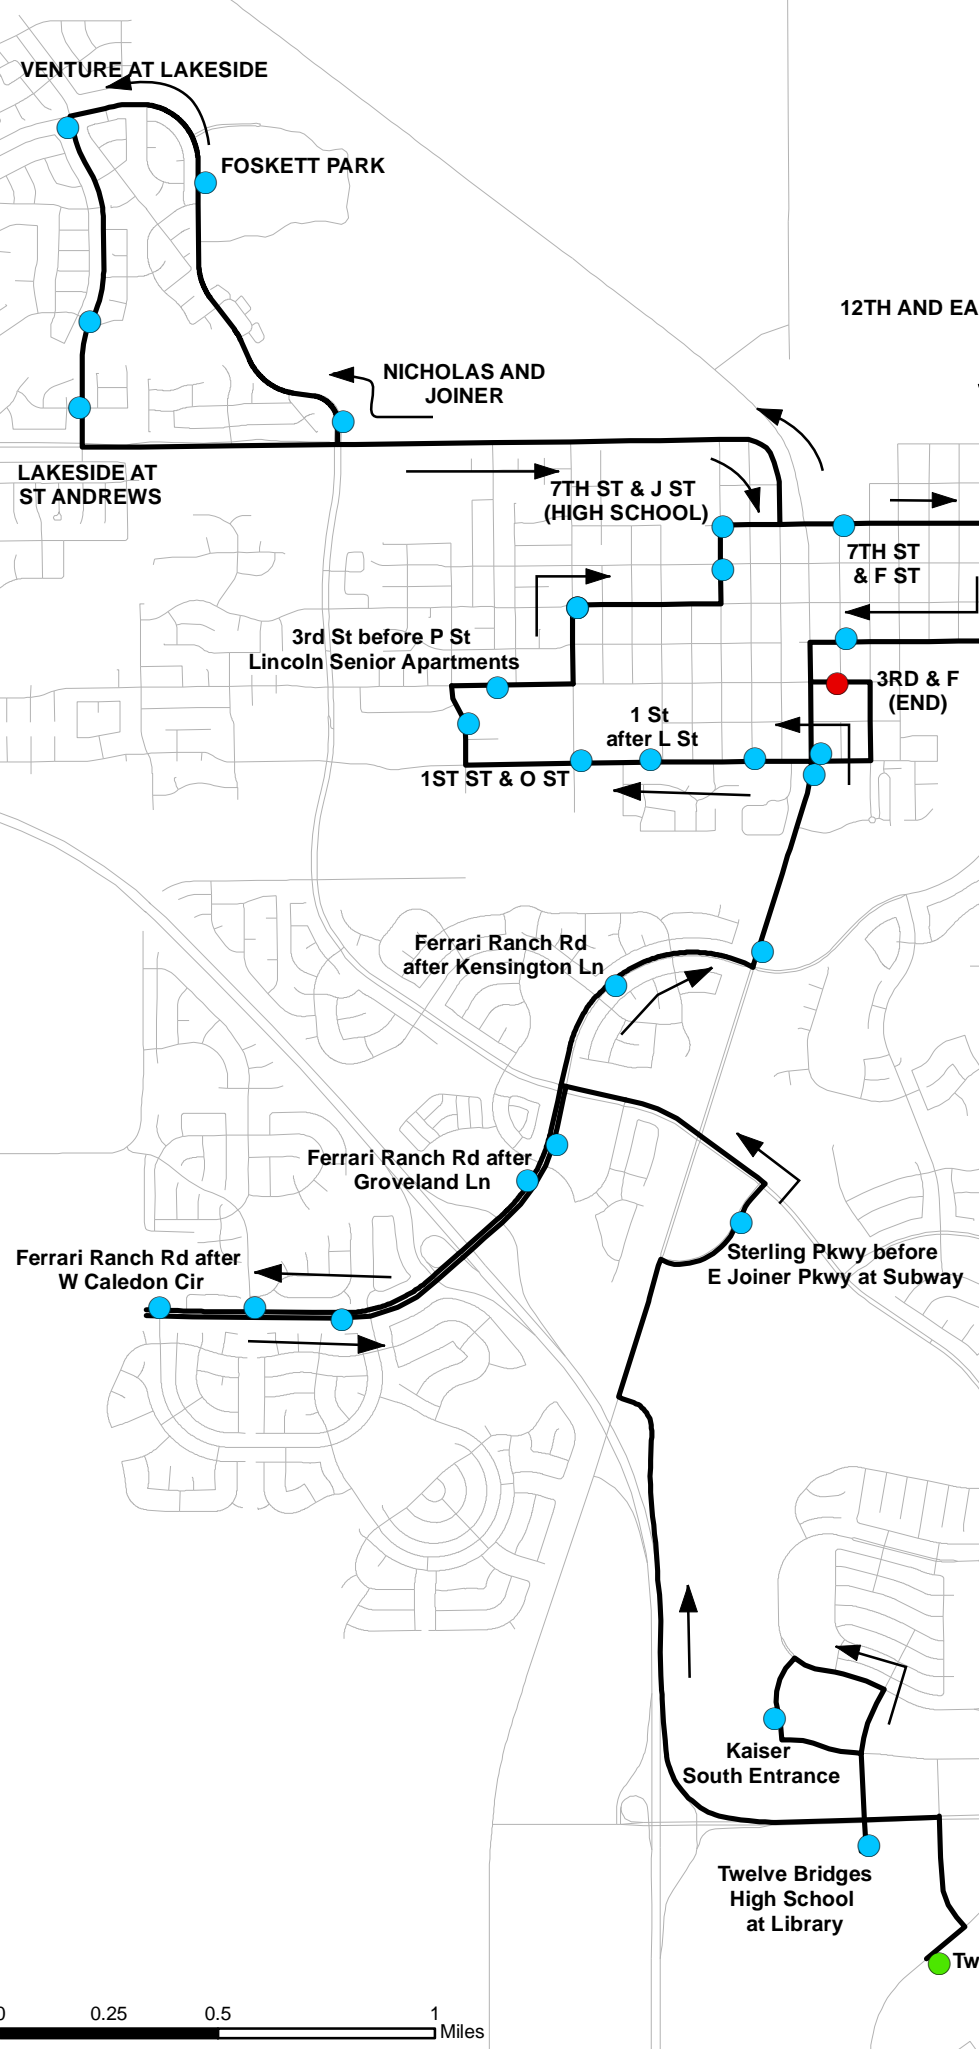

Lincoln School Tripper PM Route 2022/2023

PLACER COUNTY TRANSIT
"We're going your way!"

	Mondays	Tues-Fri
● Twelve Bridges Middle School at Wilson Park	2:25PM	3:25PM
● Twelve Bridges High School at Twelve Bridges Library	2:40PM	3:40PM
● Kaiser Lincoln South Entrance	2:45PM	3:45PM
● Sterling Pkwy before E Joiner Pkwy (Subway)	2:49PM	3:49PM
● Ferrari Ranch after Groveland Ln	2:52PM	3:52PM
● Ferrari Ranch Rd. before Sorrento Pkwy		
● Ferrari Ranch Rd after W Caledon Cir	2:54PM	3:54PM
● Ferrari Ranch Rd after E Caledon Cir		
● Ferrari Ranch Rd after Groveland Ln	2:56PM	3:56PM
● Ferrari Ranch Rd after Kensington Ln		
● Lincoln Blvd after Ferrari Ranch Rd	2:59PM	3:59PM
● Lincoln Blvd before 1st St (Auto Zone)		
● 3rd St and F St	3:03PM	4:03PM
● 1st St after F St	3:04PM	4:04PM
● 1st St before I St		
● 1st St after L St		
● 1st St after O St		
● R St after Shamrock Ct	3:07PM	4:07PM
● 3rd St before P St (Lincoln Senior Apartments)	3:08PM	4:08PM
● 5th St after O St		
● 5th St after 14th Alley		
● J St before 6th St		
● 7th St after J St	3:14PM	4:14PM
● Joiner Pkwy after Nicolaus Rd	3:22PM	4:22PM
● Foskett ranch School	3:24PM	4:24PM
● Lakeside Dr and Venture Dr	3:26PM	4:26PM
● Lakeside Dr and Floradale Wy /Cobblestone Dr	3:28PM	4:28PM
● Lakeside Dr before St Andrews	3:29PM	4:29PM
● 7th St after C St	3:38PM	4:38PM
● 12th St before East Ave	3:40PM	4:40PM
● East Ave before 6th St	3:43PM	4:43PM
● McBean Park Dr before A St (Food Mart)	3:44PM	4:44PM
● McBean Park Dr after E St		
● 3rd and F St (Walmart)	3:46PM	4:46PM