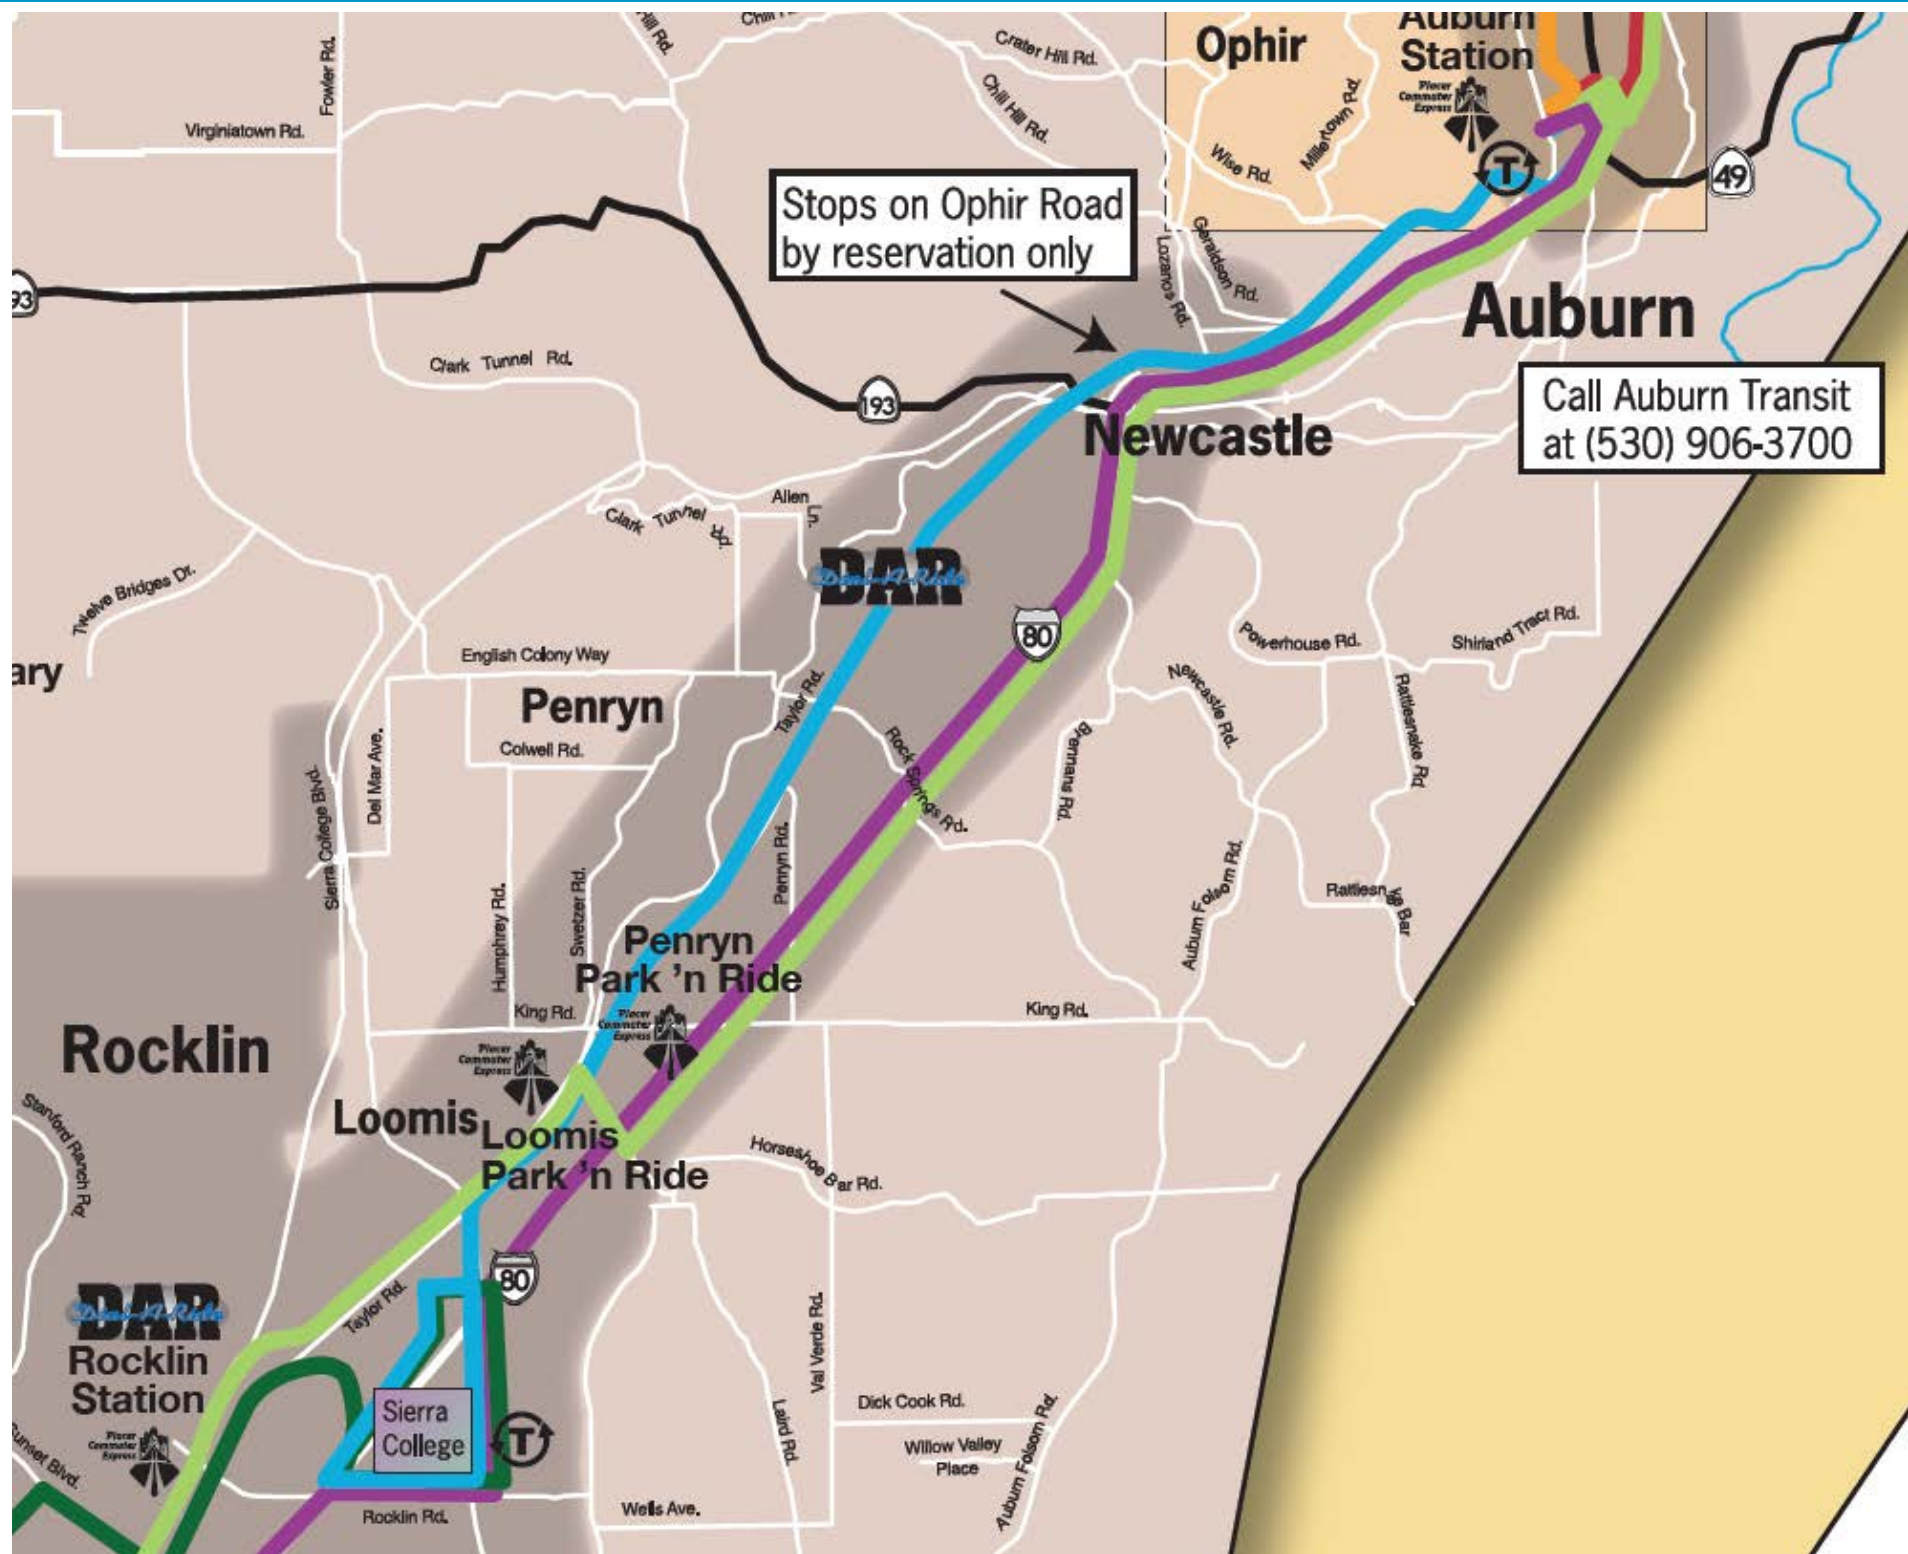

Taylor Road Shuttle

- | | | | |
|--|-----------------|--|-------------------------------------|
| | Transfer Center | | Regional Transit |
| | Roseville | | Regional Transit Light Rail Station |
| | Auburn Transit | | Gold Country Stage |
| | Dial-A-Ride | | Placer Commuter Express |

Key to Destinations

- | | | |
|--|--------------------------|--|
| | Colfax Amtrak | |
| | Clipper Gap Park 'N Ride | |
| | Auburn Station | |
| | Penryn Park 'N Ride | |
| | Loomis Station | |
| | Sierra College | |
| | Rocklin Station | |
| | Galleria | |
| | Roseville Park 'N Ride | |
| | Louis Ln & Orlando | |
| | Light Rail-Watt/I-80 | |

Legend – PCT Routes

- | | |
|-------------------------|--|
| Placer Commuter Express | |
| Auburn to Light Rail | |
| Hwy 40 | |
| Lincoln/Sierra College | |
| Alta/Colfax | |
| Taylor Road Shuttle | |
| Dial-A-Ride | |
| Service Areas | |