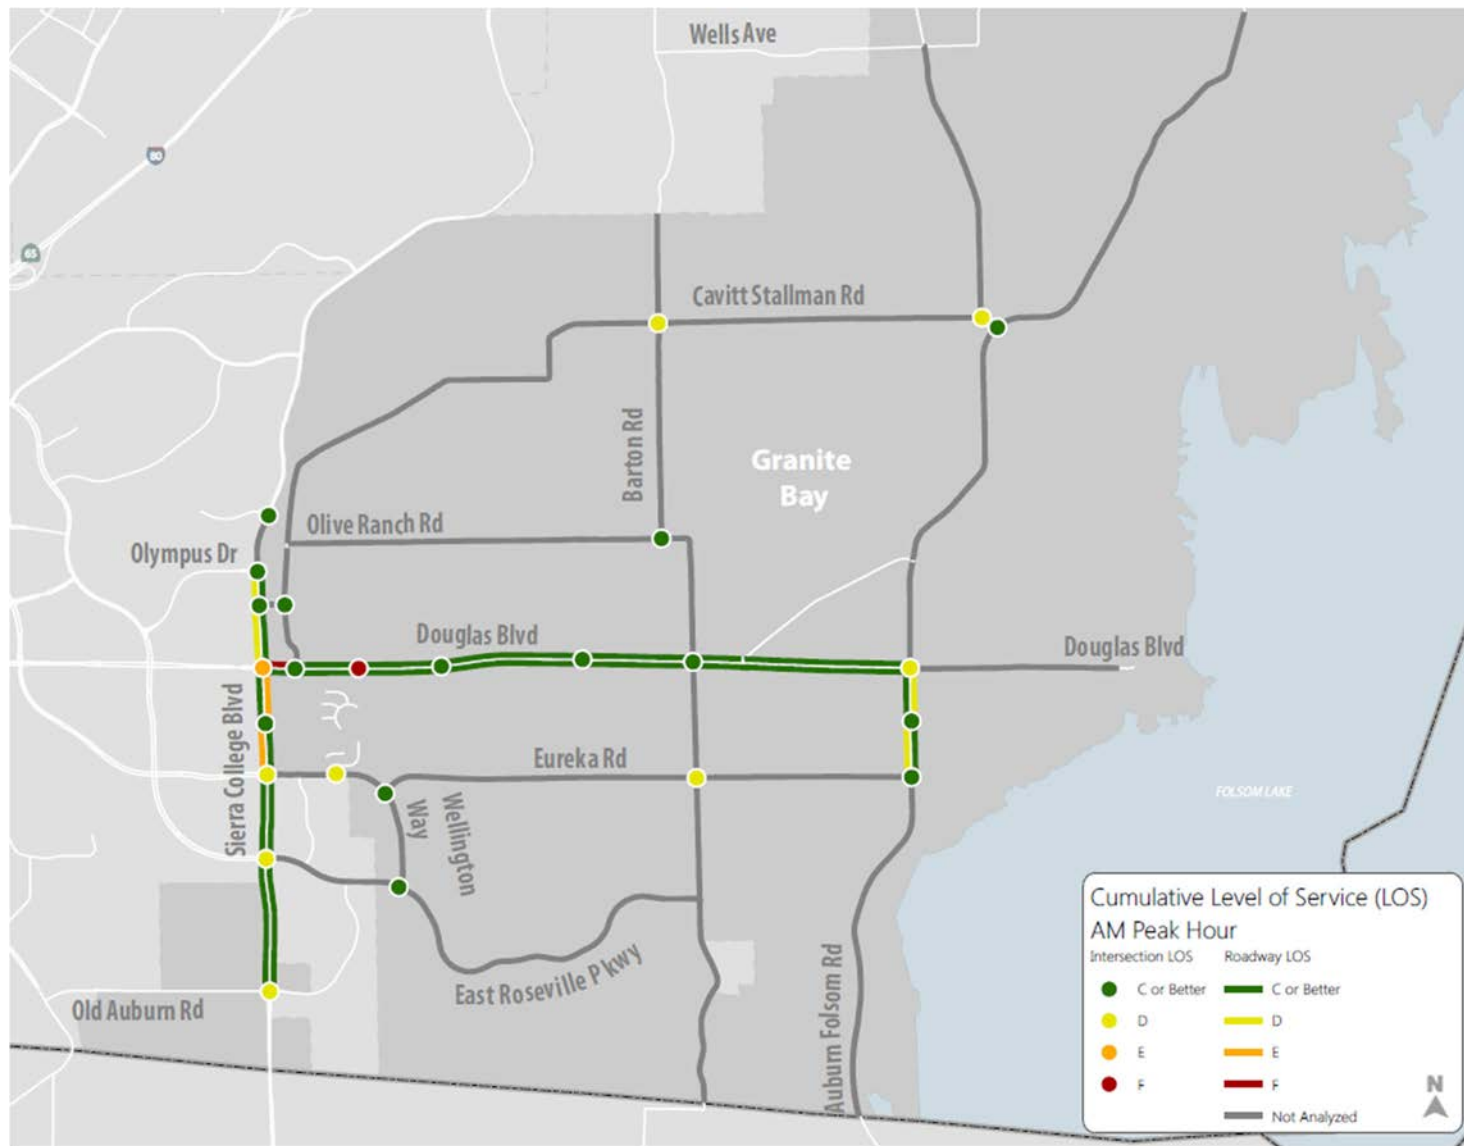

Granite Bay Transportation Workshops
 DRAFT Existing AM Peak Hour Level of Service (LOS)

Granite Bay Transportation Workshops DRAFT Existing PM Peak Hour Level of Service (LOS)

Granite Bay Transportation Workshops
 DRAFT Cumulative AM Peak Hour Level of Service (LOS)

Granite Bay Transportation Workshops
 DRAFT Cumulative PM Peak Hour Level of Service (LOS)