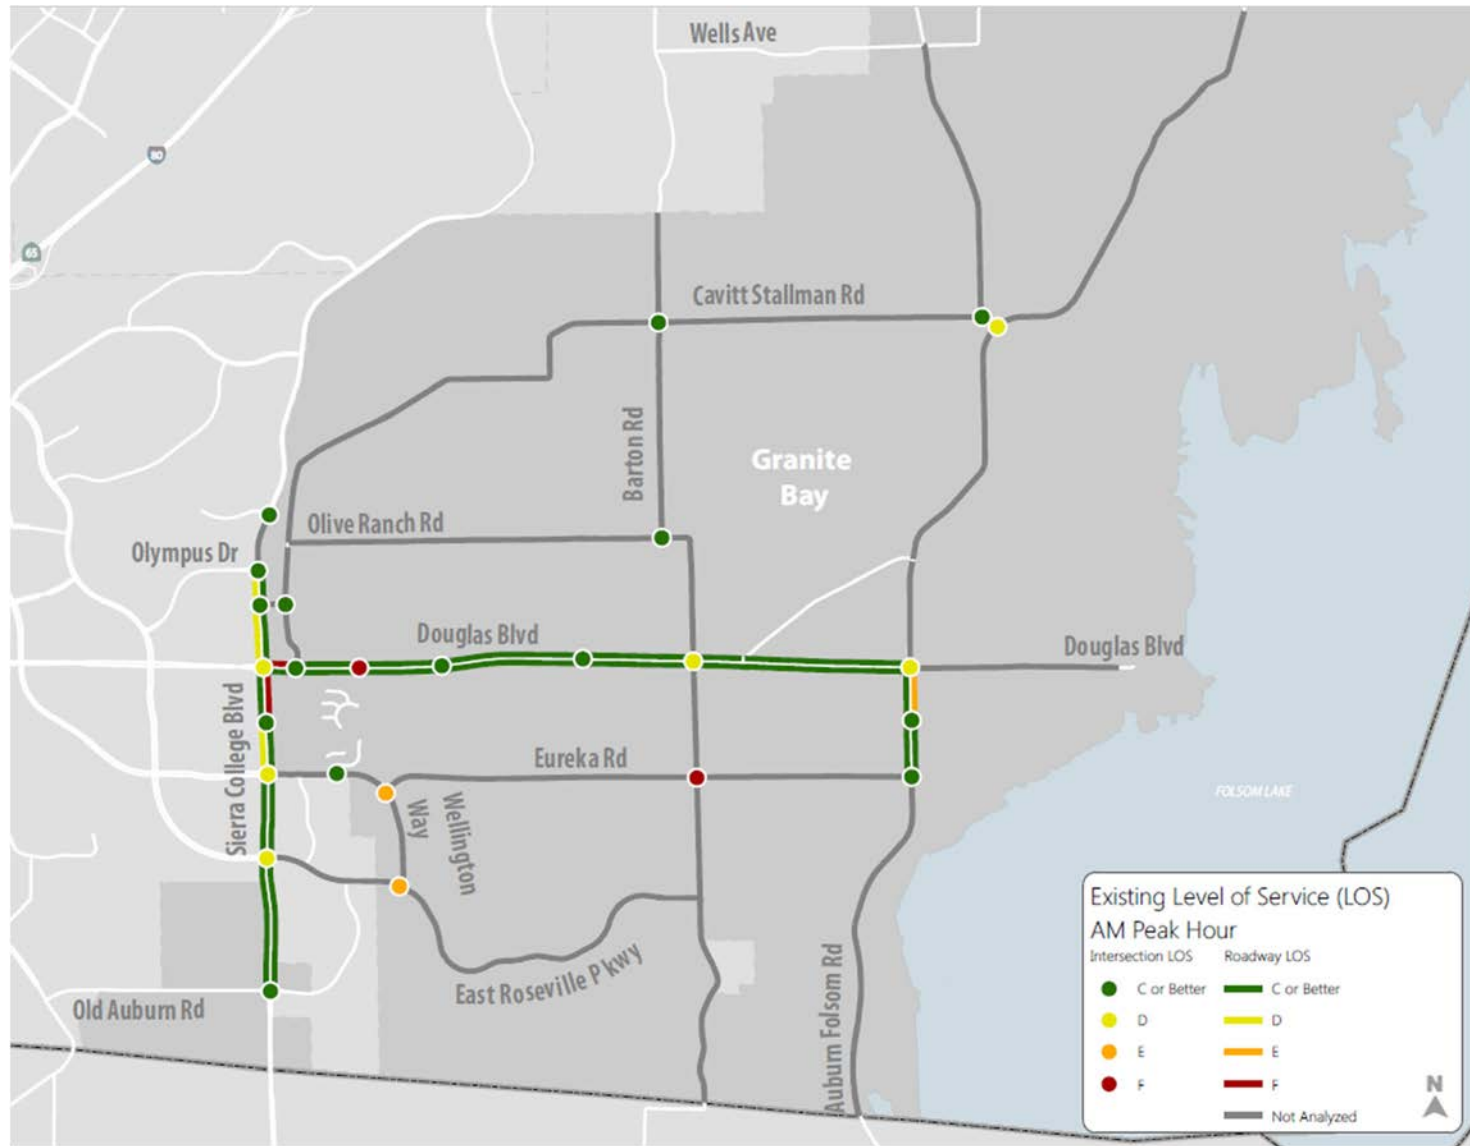

Granite Bay Transportation Workshops
 DRAFT Existing AM Peak Hour Level of Service (LOS)

Granite Bay Transportation Workshops DRAFT Existing PM Peak Hour Level of Service (LOS)

Granite Bay Transportation Workshops
 DRAFT Cumulative AM Peak Hour Level of Service (LOS)

Granite Bay Transportation Workshops
 DRAFT Cumulative PM Peak Hour Level of Service (LOS)