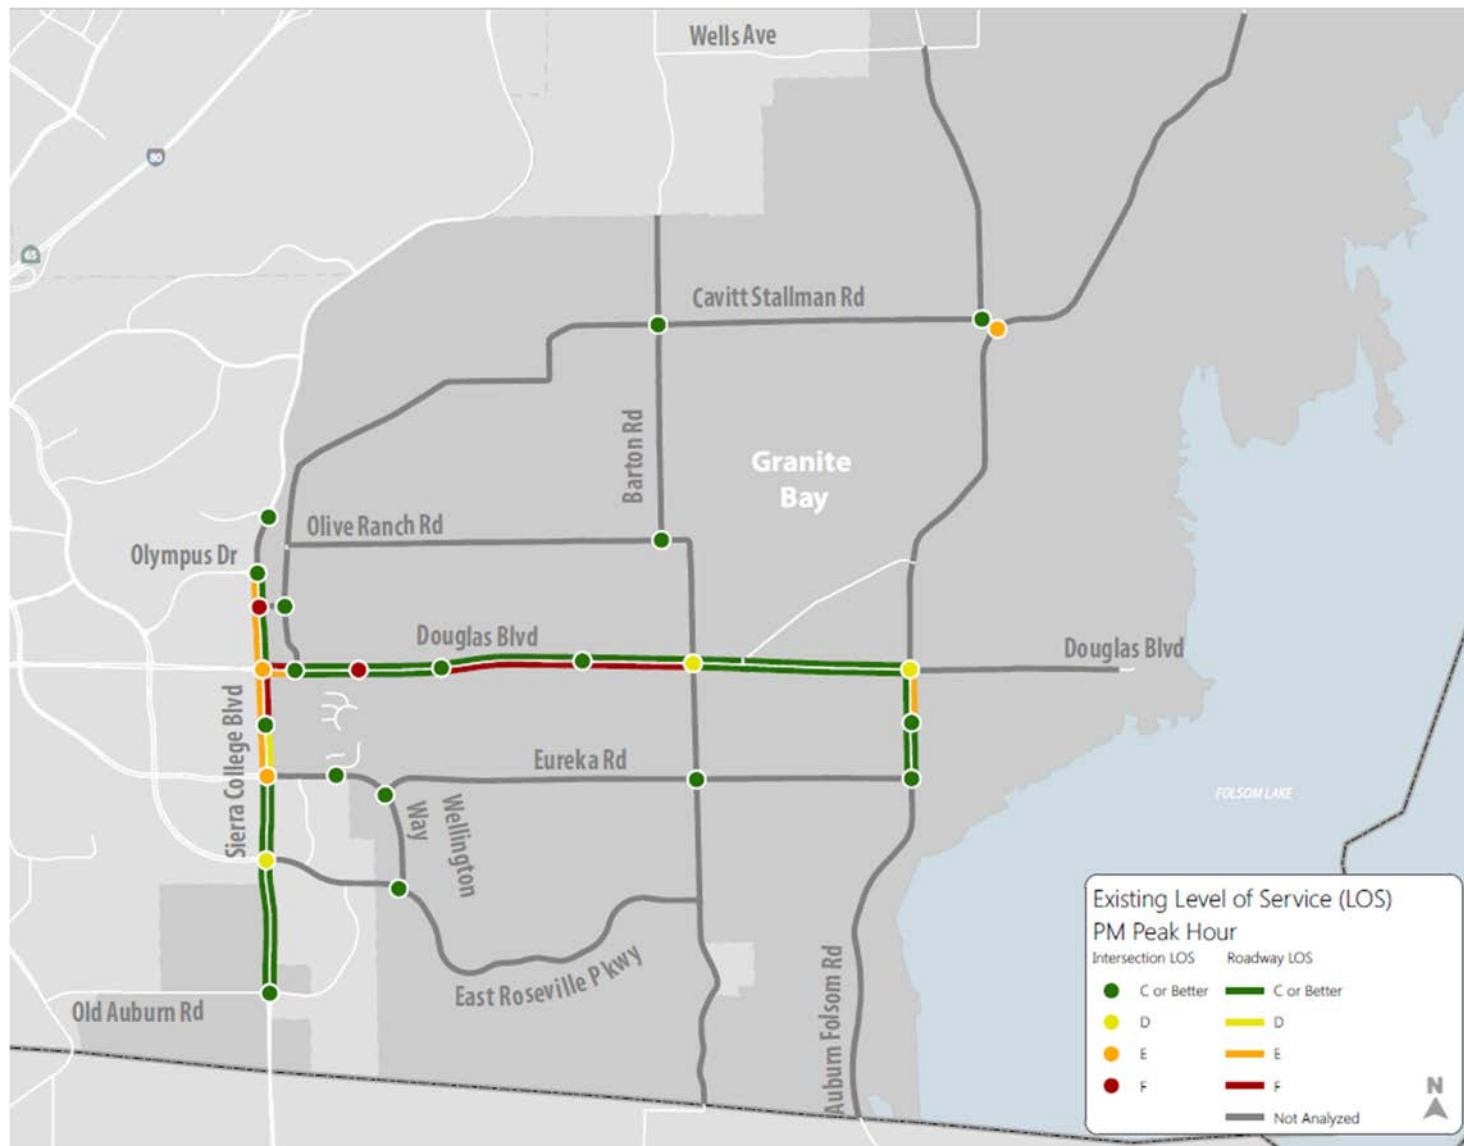

Granite Bay Transportation Workshops
 DRAFT Existing AM Peak Hour Level of Service (LOS)

Granite Bay Transportation Workshops DRAFT Existing PM Peak Hour Level of Service (LOS)

Granite Bay Transportation Workshops
 DRAFT Cumulative AM Peak Hour Level of Service (LOS)

Granite Bay Transportation Workshops
 DRAFT Cumulative PM Peak Hour Level of Service (LOS)