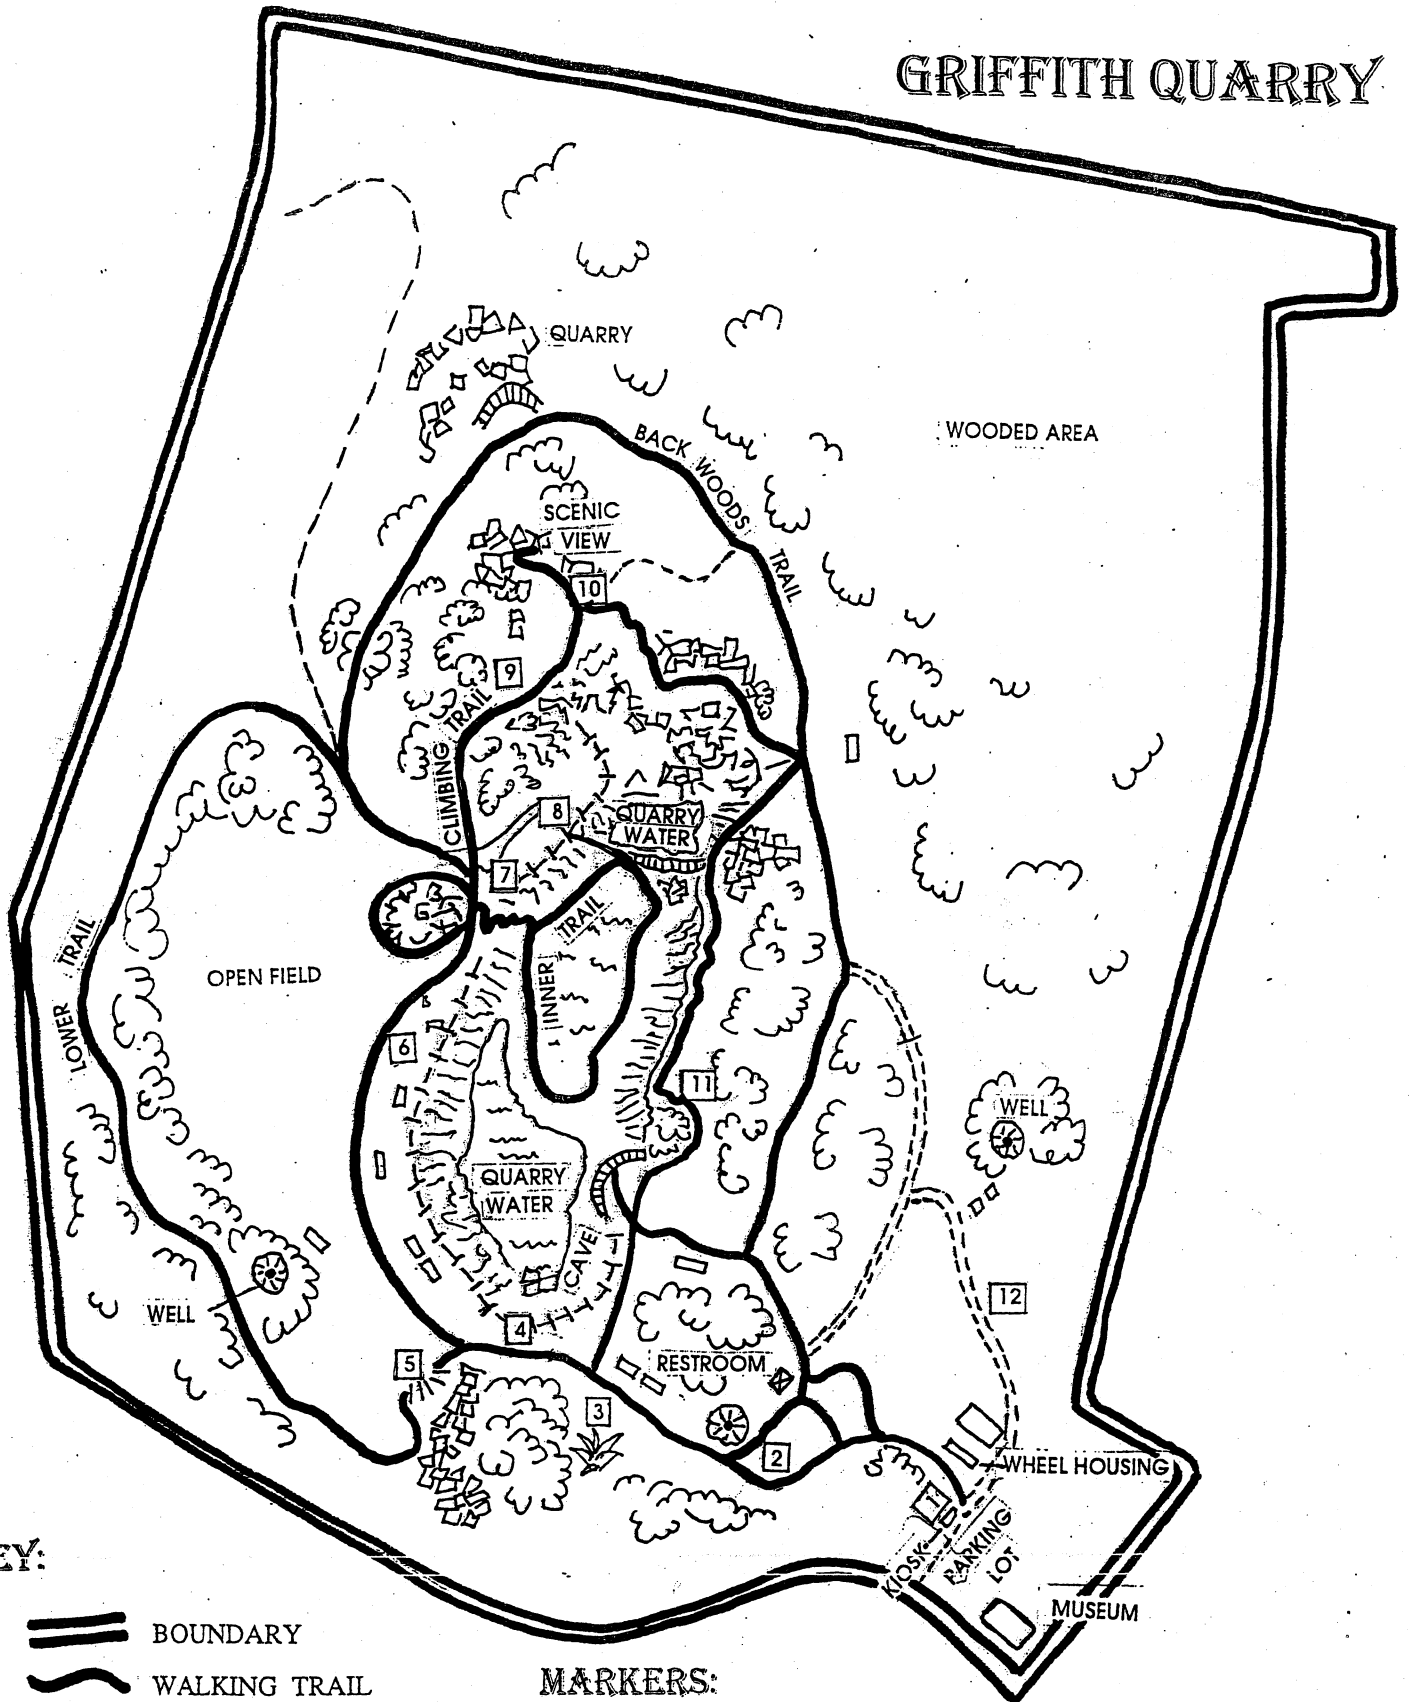

GRIFFITH QUARRY

KEY:

- BOUNDARY
- WALKING TRAIL
- PRIMITIVE PATH
- FENCE
- PICNIC TABLES
- GRANITE ROCKS
- TREES - WOODED AREAS

MARKERS:

- 1 BOILER ROOM WALL
- 2 OLD WELL
- 3 CENTURY PLANT
- 4 QUARRY OVERLOOK
- 5 LOWER TRAIL
- 6 BOILER / ENGINE HOUSE
- 7 IRON ANCHORS
- 8 UN-QUARRIED ROCK
- 9 GRANITE TAILINGS
- 10 SCENIC VIEWS
- 11
- 12 SITE OF BLACKSMITH SHOP