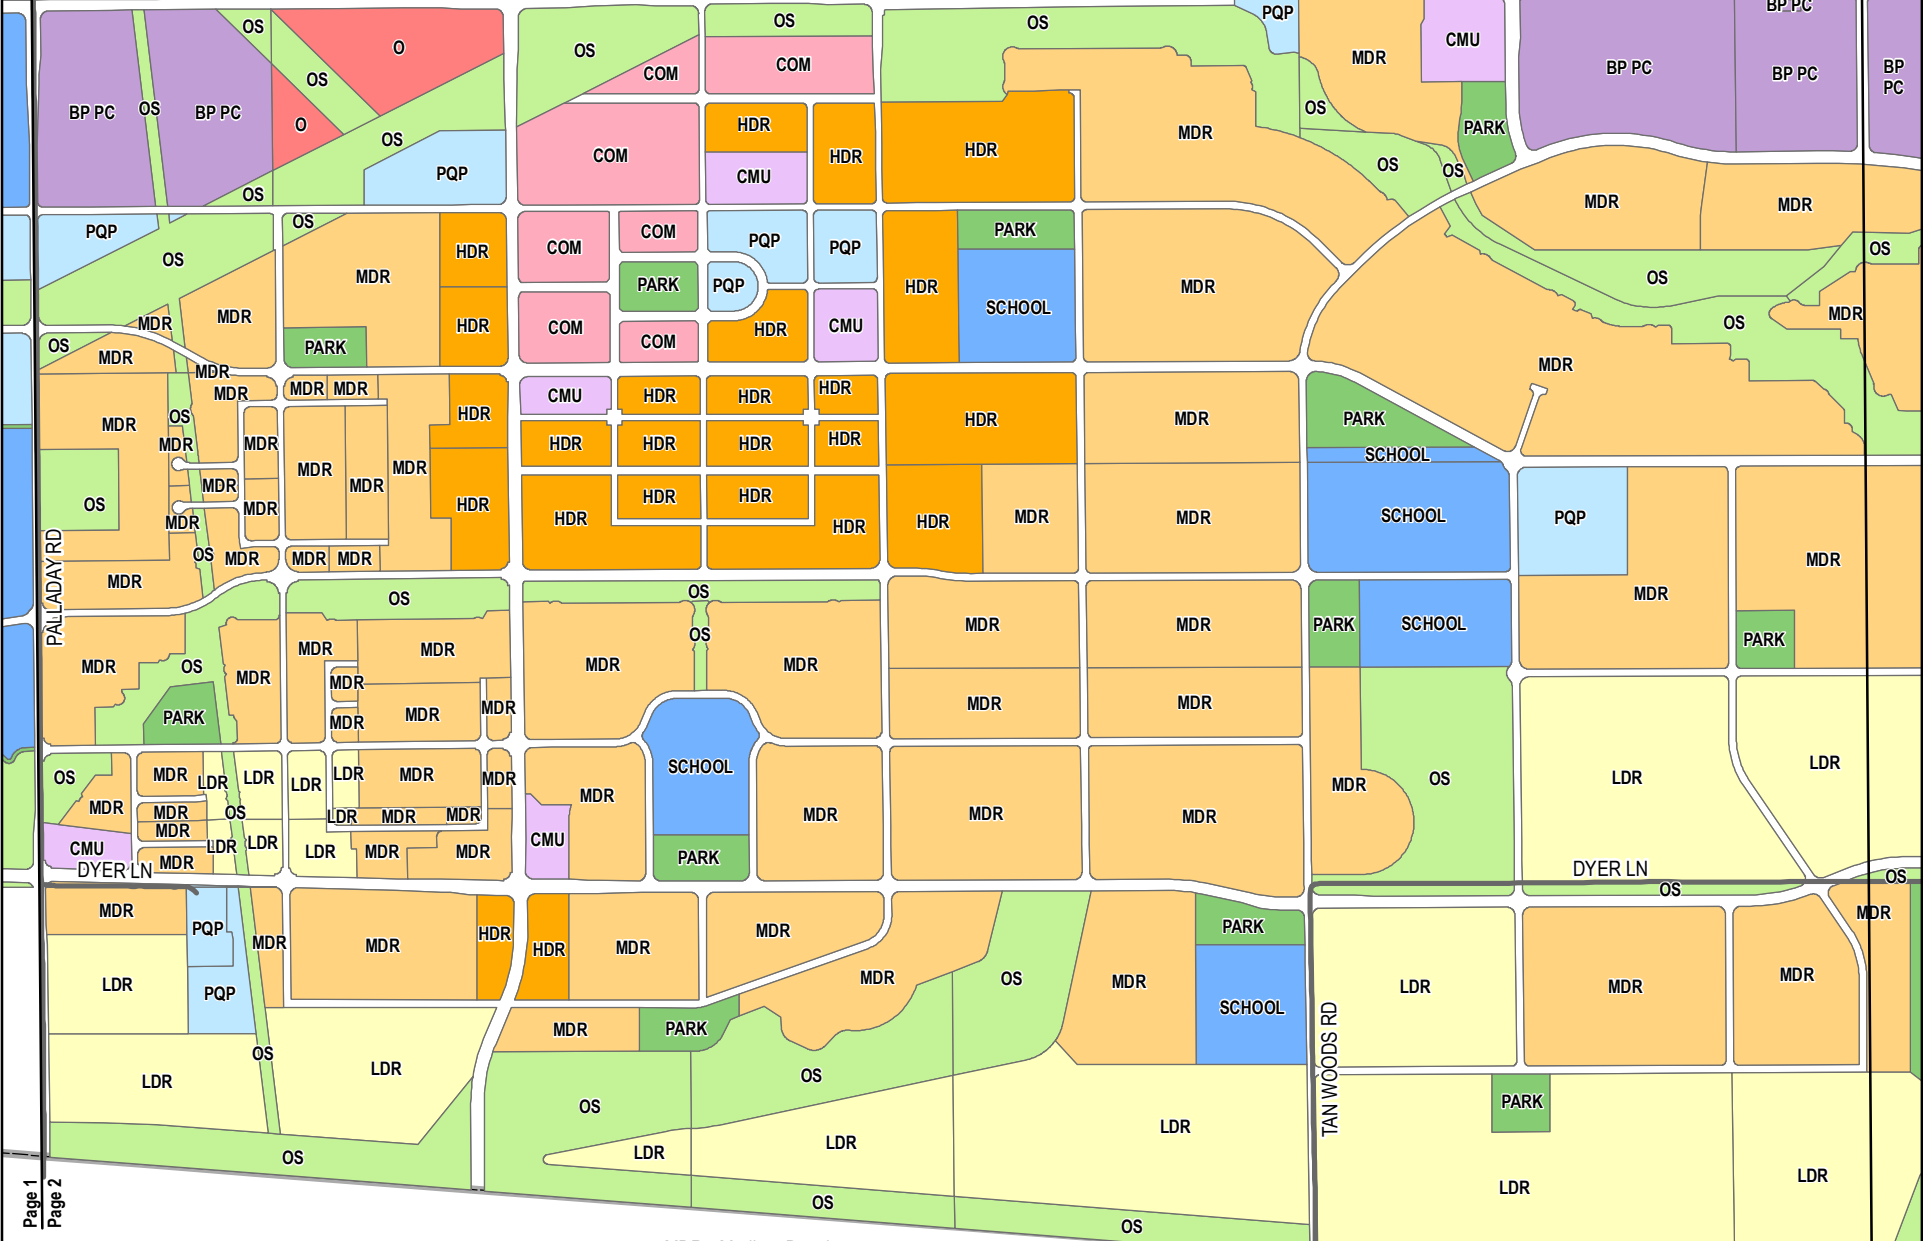

BASELINE RD

ROSEVILLE

Page 1
Page 2

Page 2
Page 3

Land Use Fee Categories

- BP PC - Business Park Power Center
- CMU - Commercial/Mixed Use

- COM - Commercial
- HDR - High Density Residential
- LDR - Low Density Residential

- MDR - Medium Density Residential
- O - Office
- OS - Open Space
- PARK

- PQP - Public/Quasi-Public Uses
- SCHOOL

- County Boundary
- City Limit

DATA DISCLAIMER: The features on this map were prepared for geographic purposes only and are not intended to illustrate legal boundaries or supersede local ordinances. Official information concerning the features depicted on this map should be obtained from recorded documents and local governing agencies.