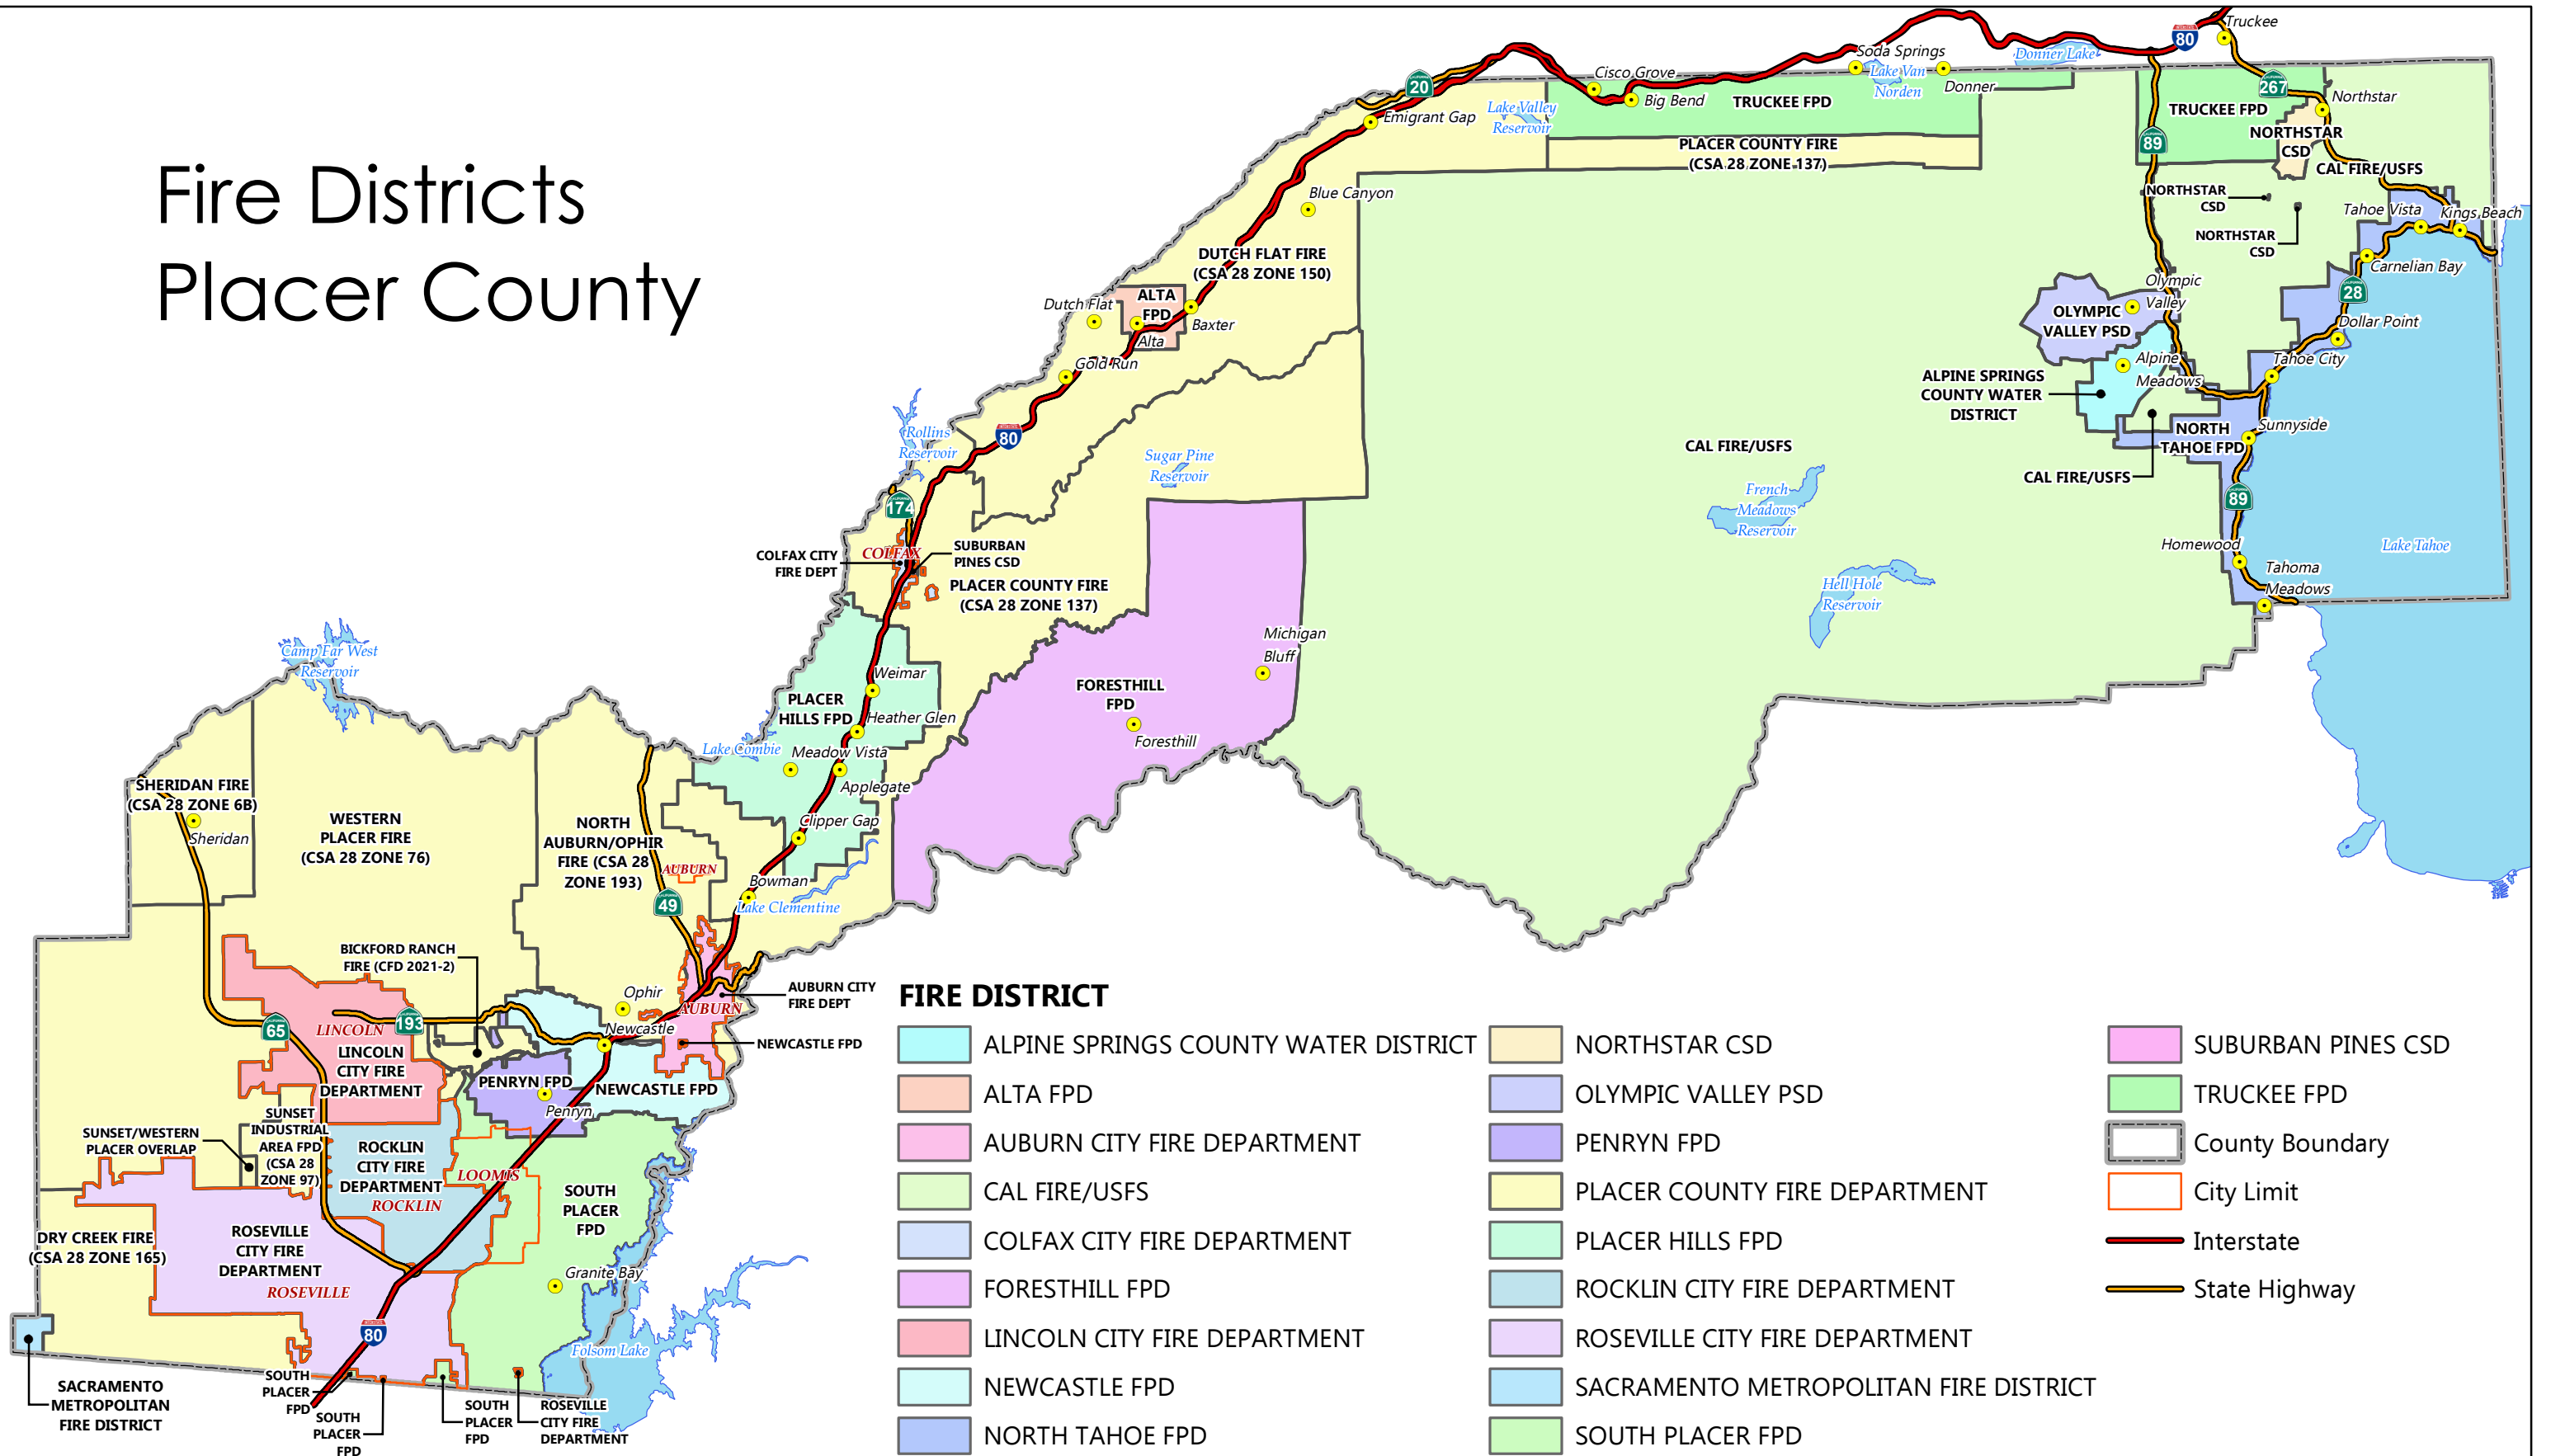

# Fire Districts Placer County

FIRE DISTRICT					
	ALPINE SPRINGS COUNTY WATER DISTRICT		NORTHSTAR CSD		SUBURBAN PINES CSD
	ALTA FPD		OLYMPIC VALLEY PSD		TRUCKEE FPD
	AUBURN CITY FIRE DEPARTMENT		PENRYN FPD		County Boundary
	CAL FIRE/USFS		PLACER COUNTY FIRE DEPARTMENT		City Limit
	COLFAX CITY FIRE DEPARTMENT		PLACER HILLS FPD		Interstate
	FORESTHILL FPD		ROCKLIN CITY FIRE DEPARTMENT		State Highway
	LINCOLN CITY FIRE DEPARTMENT		ROSEVILLE CITY FIRE DEPARTMENT		
	NEWCASTLE FPD		SACRAMENTO METROPOLITAN FIRE DISTRICT		
	NORTH TAHOE FPD		SOUTH PLACER FPD		

DATA DISCLAIMER: The features on this map were prepared for geographic purposes only and are not intended to illustrate legal boundaries or supersede local ordinances. Official information concerning the features depicted on this map should be obtained from recorded documents and local governing agencies.