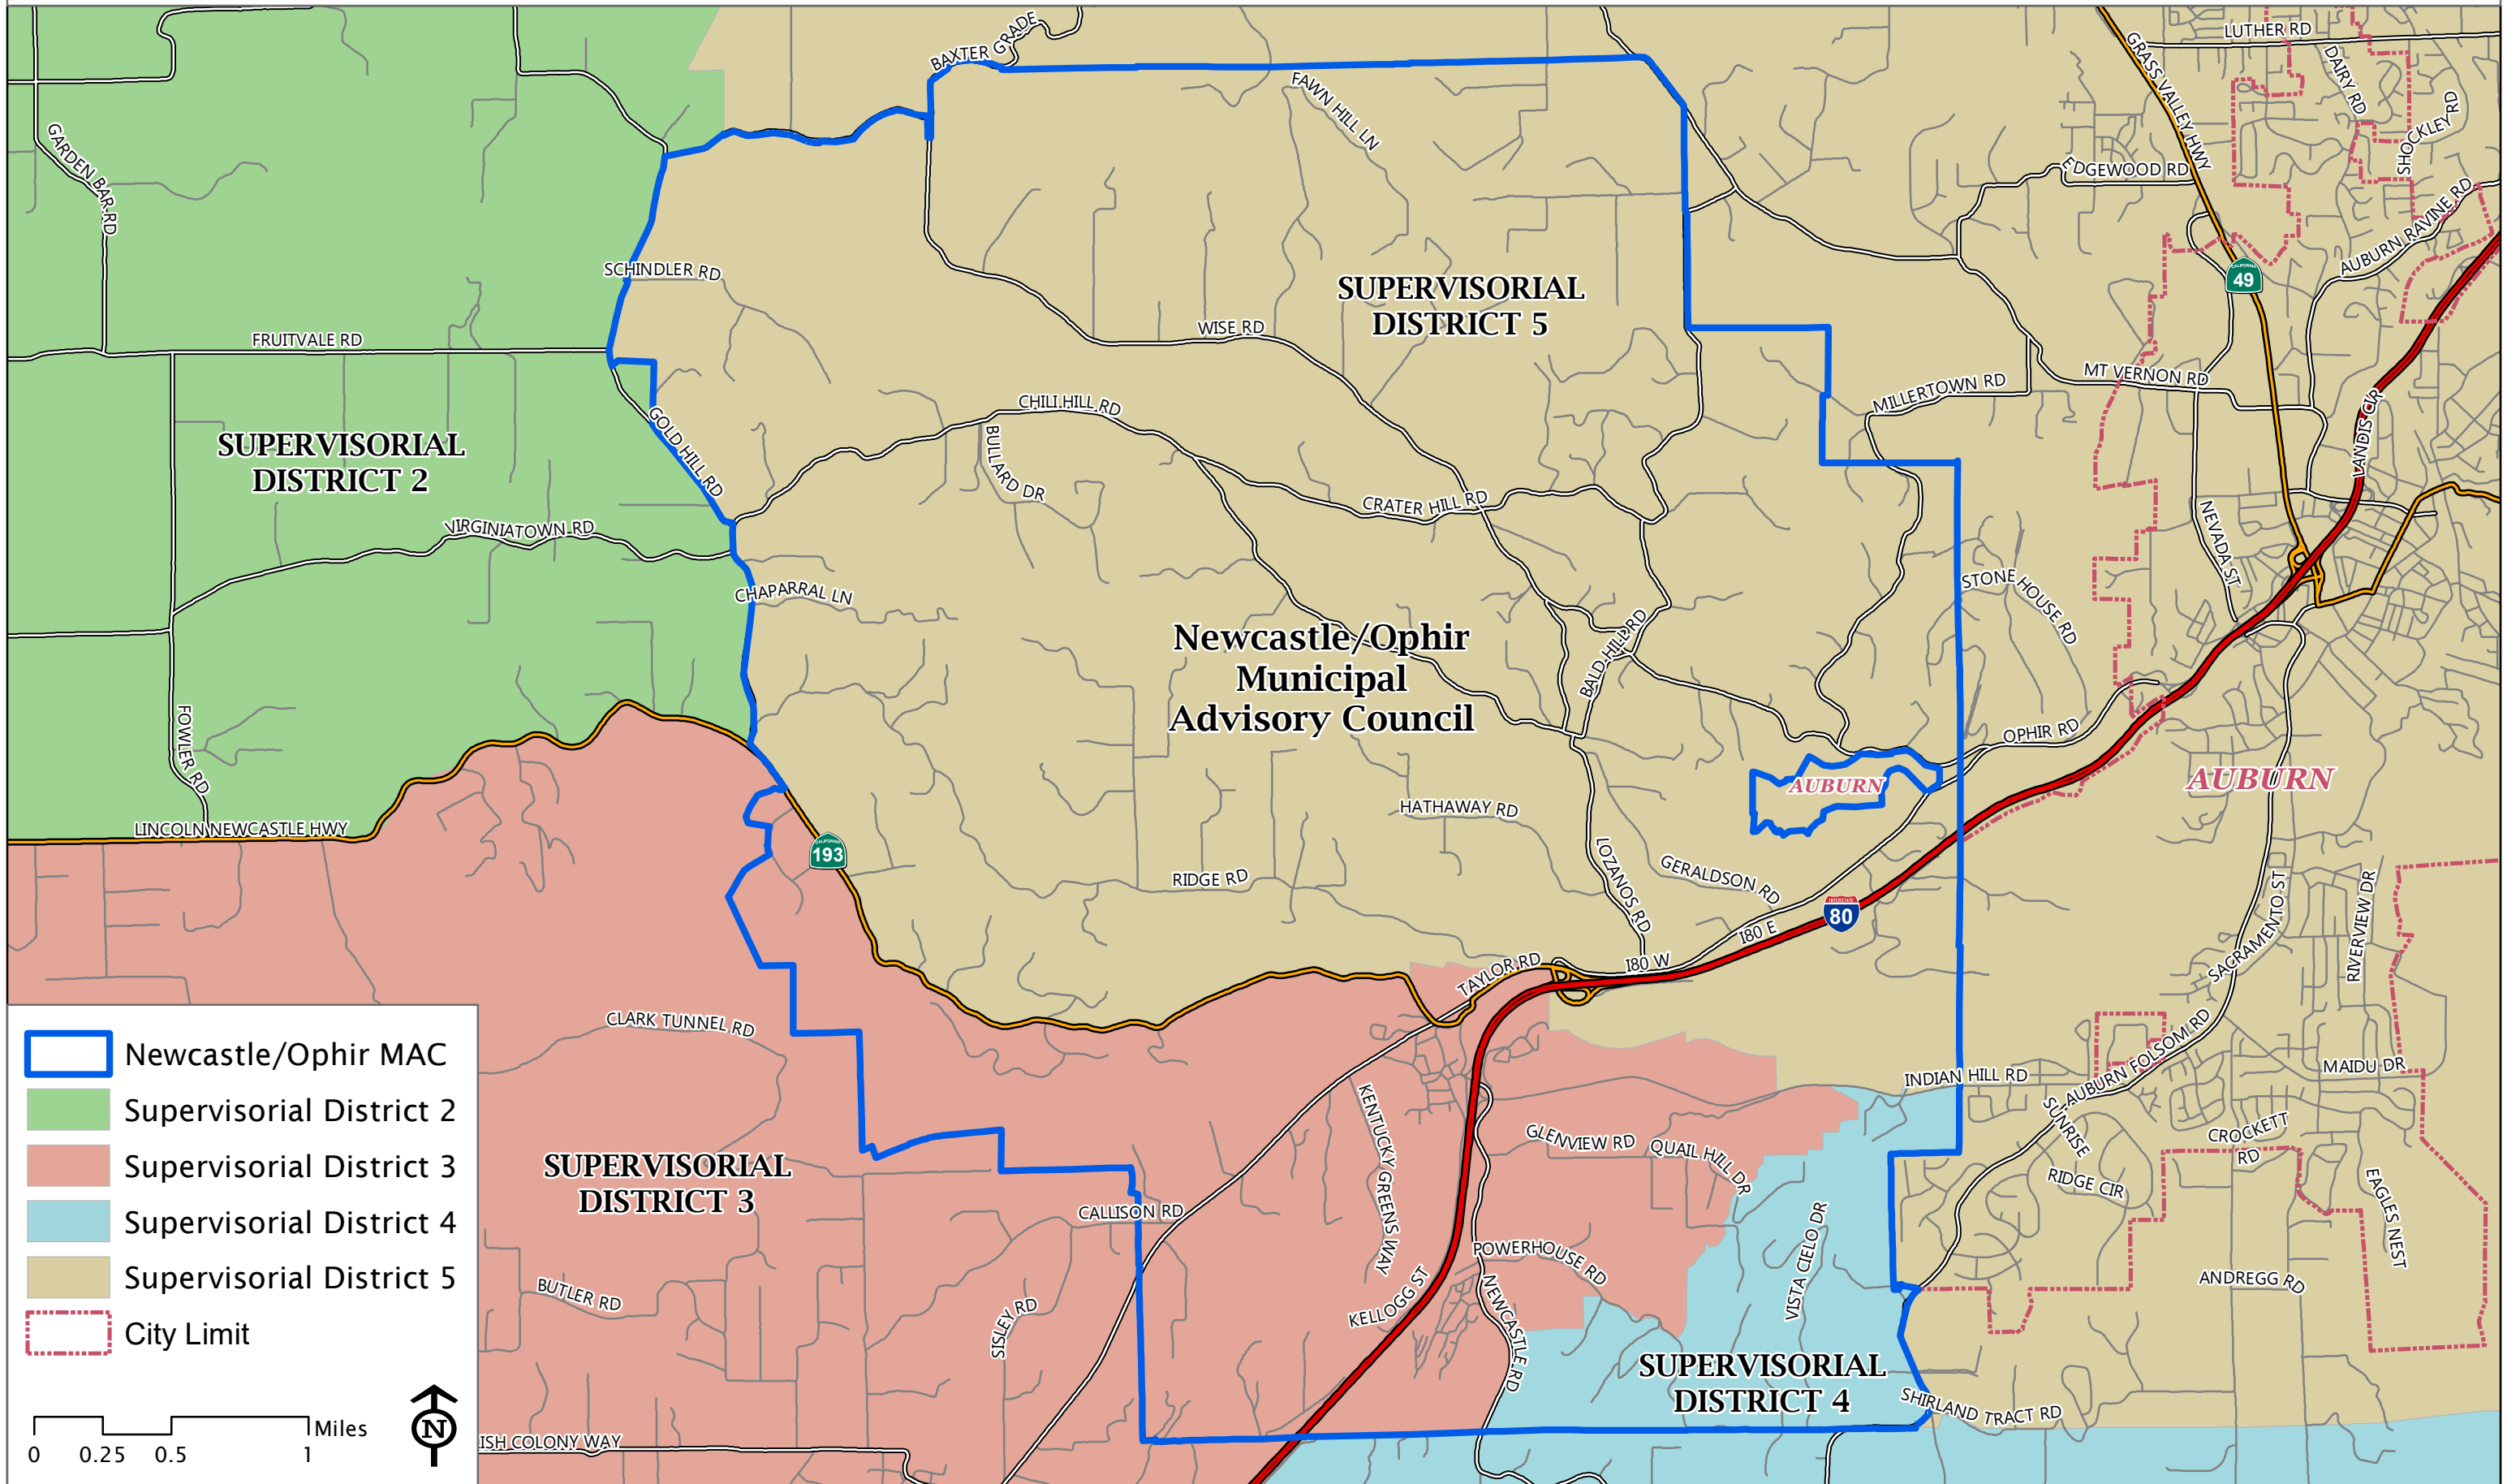

Newcastle/Ophir MAC

- Newcastle/Ophir MAC
- Supervisory District 2
- Supervisory District 3
- Supervisory District 4
- Supervisory District 5
- City Limit

0 0.25 0.5 1 Miles