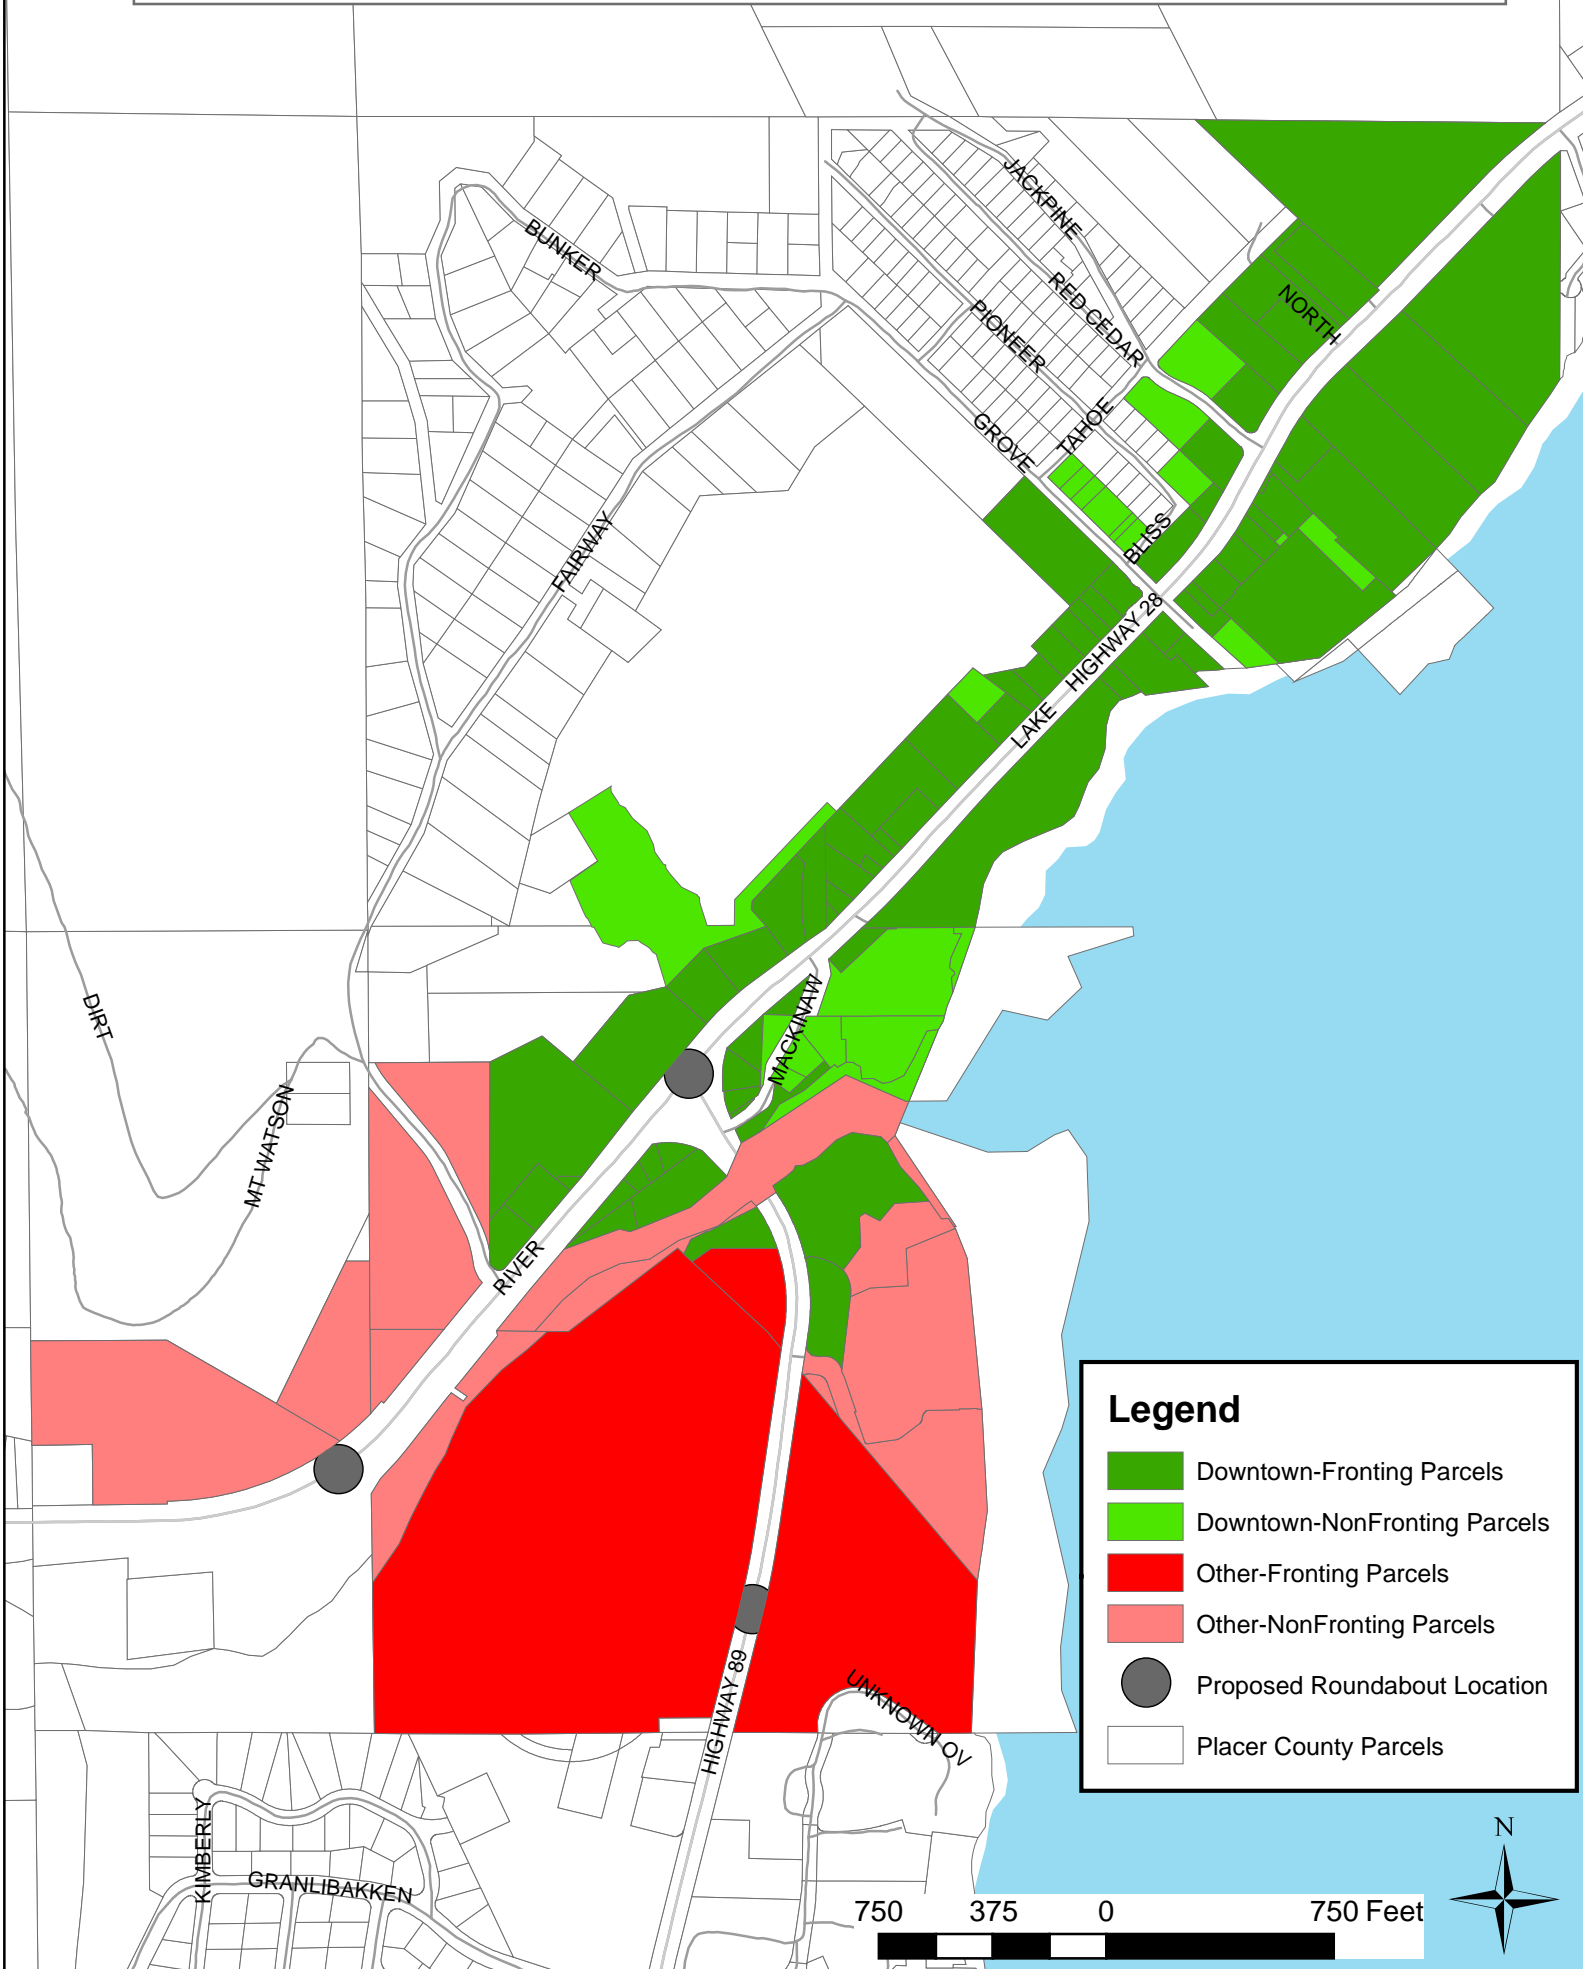

# Proposed Boundaries of Tahoe City BAD

## Legend

- Downtown-Fronting Parcels
- Downtown-NonFronting Parcels
- Other-Fronting Parcels
- Other-NonFronting Parcels
- Proposed Roundabout Location
- Placer County Parcels

750 375 0 750 Feet