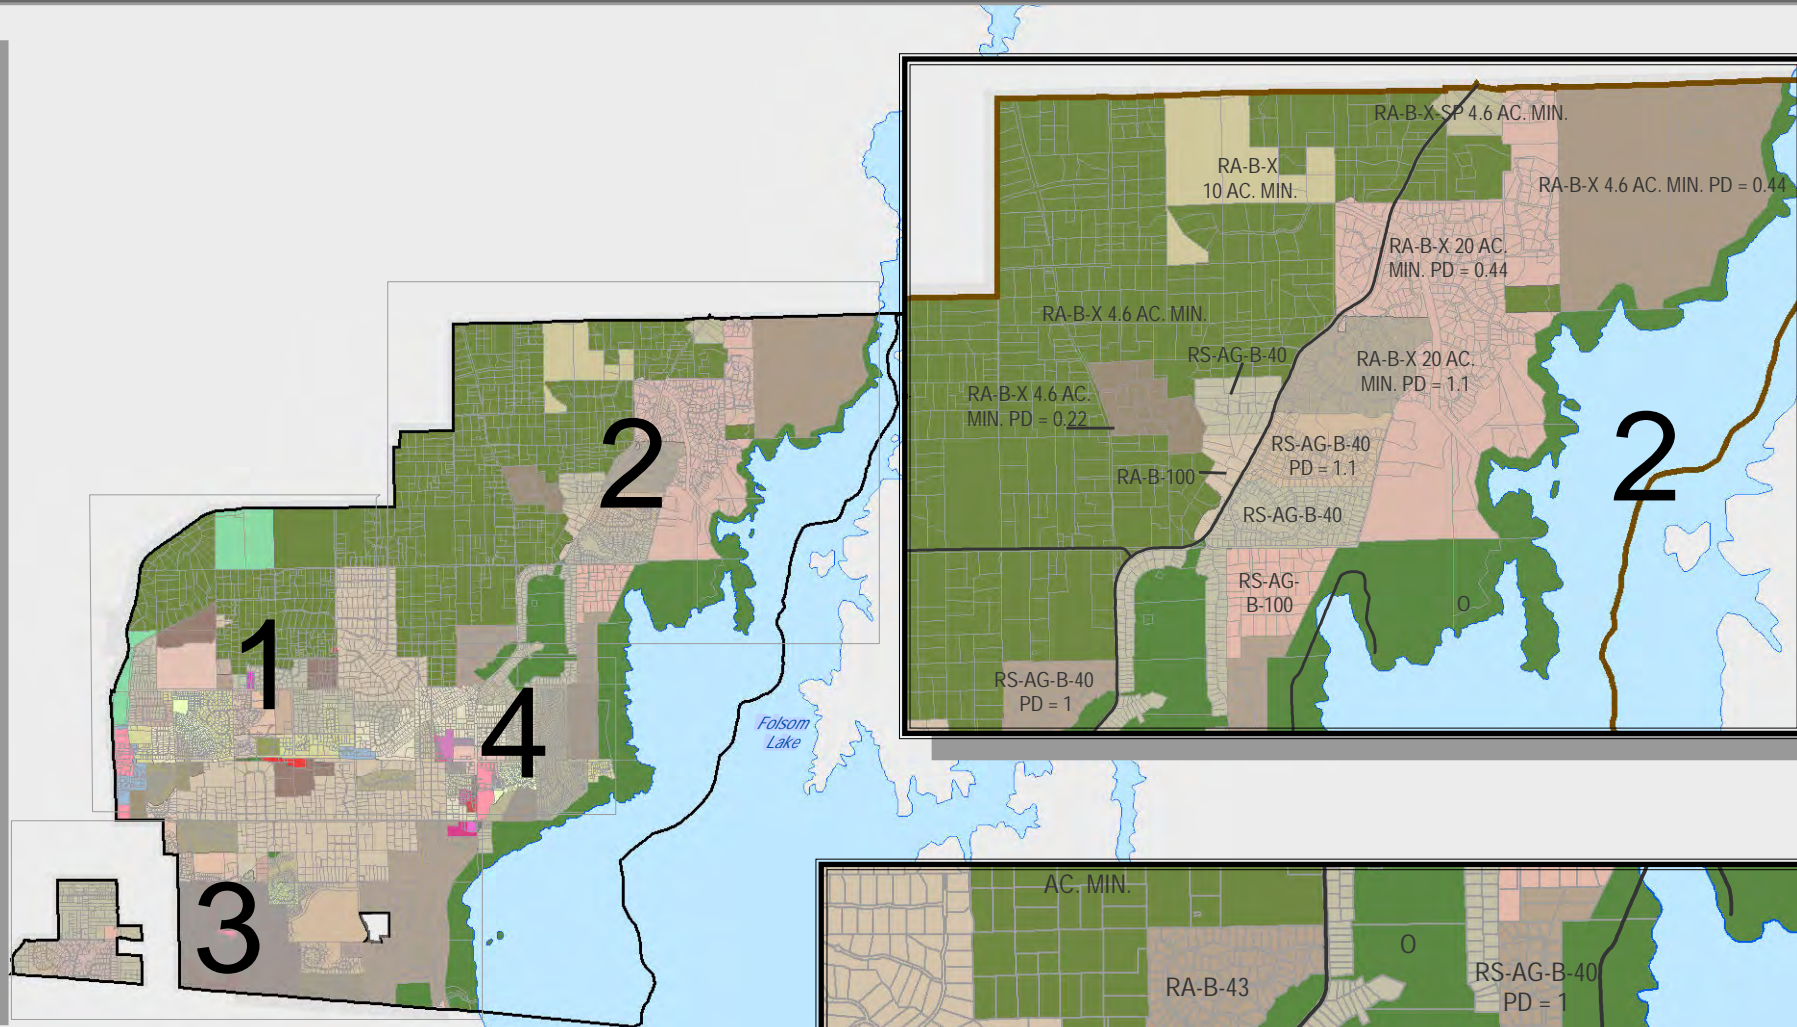

GRANITE BAY COMMUNITY PLAN

ZONING

Source Data:
 Community Development Resource Agency, May 2011

Data Disclaimer:
 The features on this map were prepared for geographic purposes only and are not intended to illustrate legal boundaries or supersede local ordinances. Official information concerning the features depicted on this map should be obtained from recorded documents and local governing agencies.