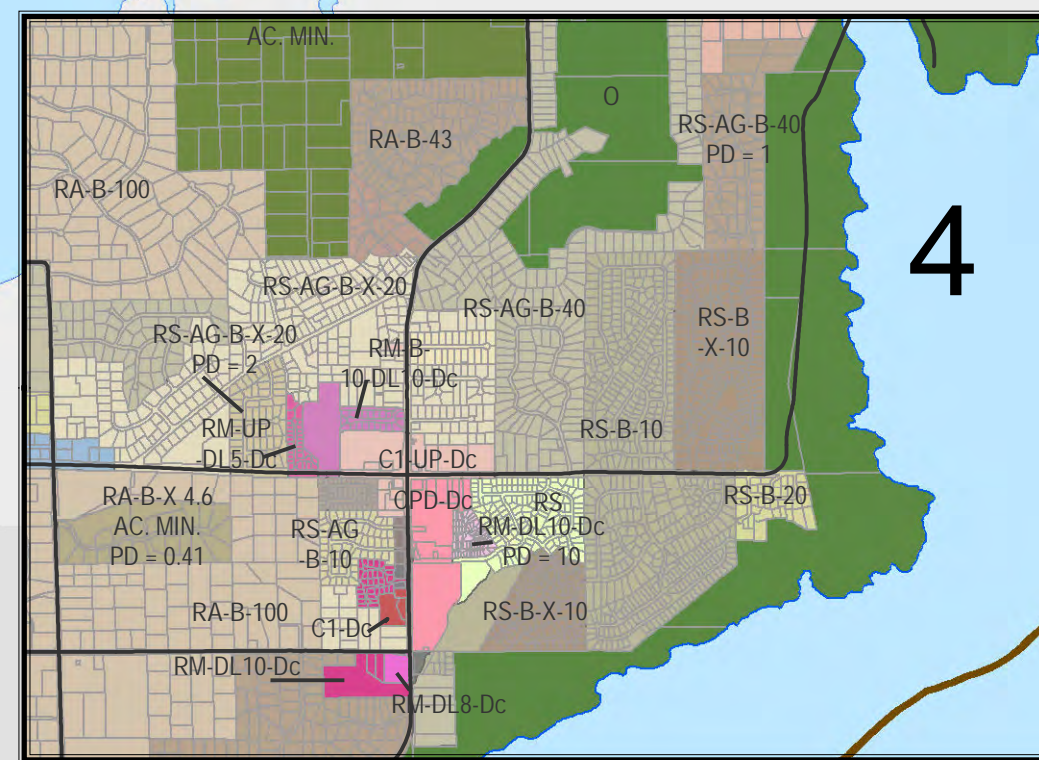

GRANITE BAY COMMUNITY PLAN

ZONING

Source Data:
 Community Development Resource Agency, May 2011

Data Disclaimer:
 The features on this map were prepared for geographic purposes only and are not intended to illustrate legal boundaries or supersede local ordinances. Official information concerning the features depicted on this map should be obtained from recorded documents and local governing agencies.