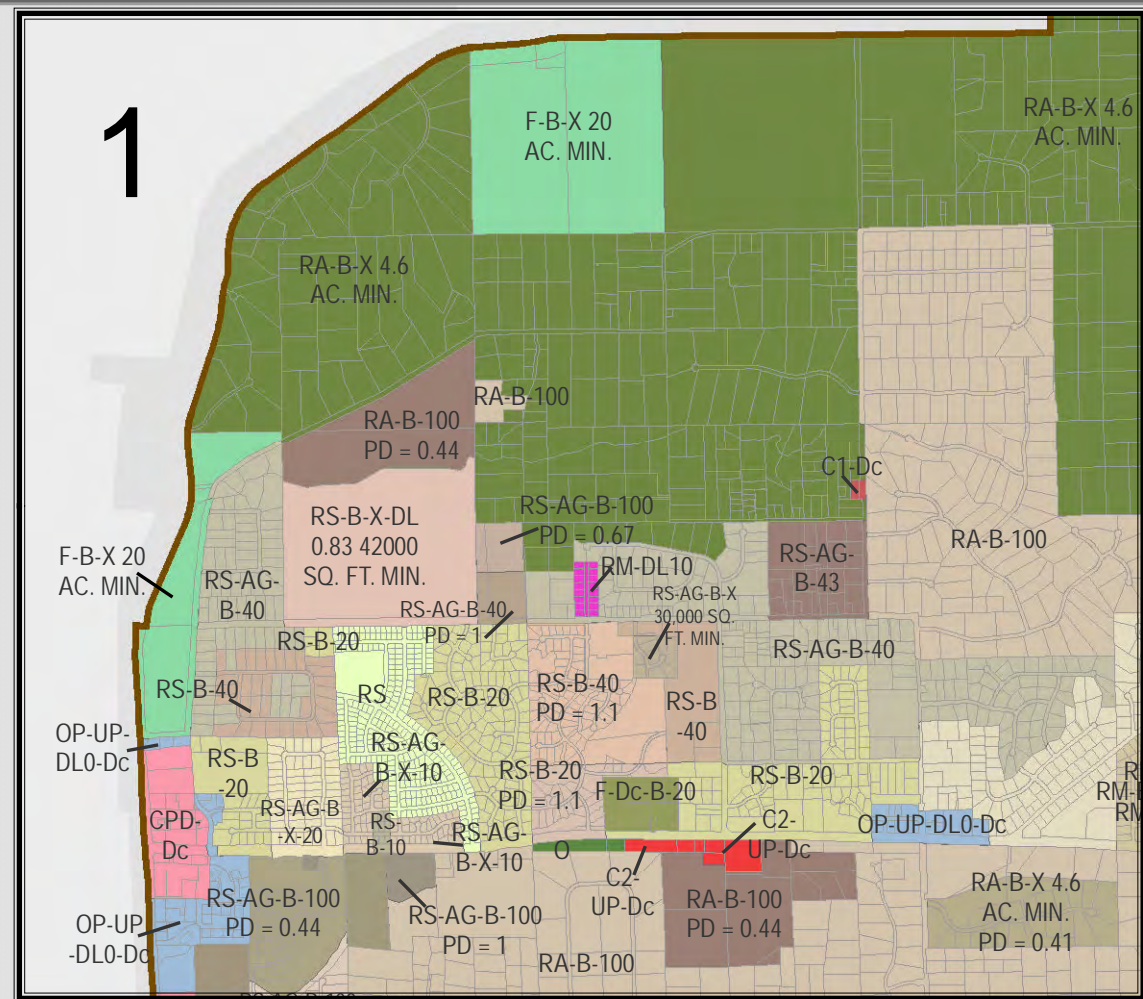

GRANITE BAY COMMUNITY PLAN

ZONING

Source Data:
 Community Development Resource Agency, May 2011

Data Disclaimer:
 The features on this map were prepared for geographic purposes only and are not intended to illustrate legal boundaries or supersede local ordinances. Official information concerning the features depicted on this map should be obtained from recorded documents and local governing agencies.