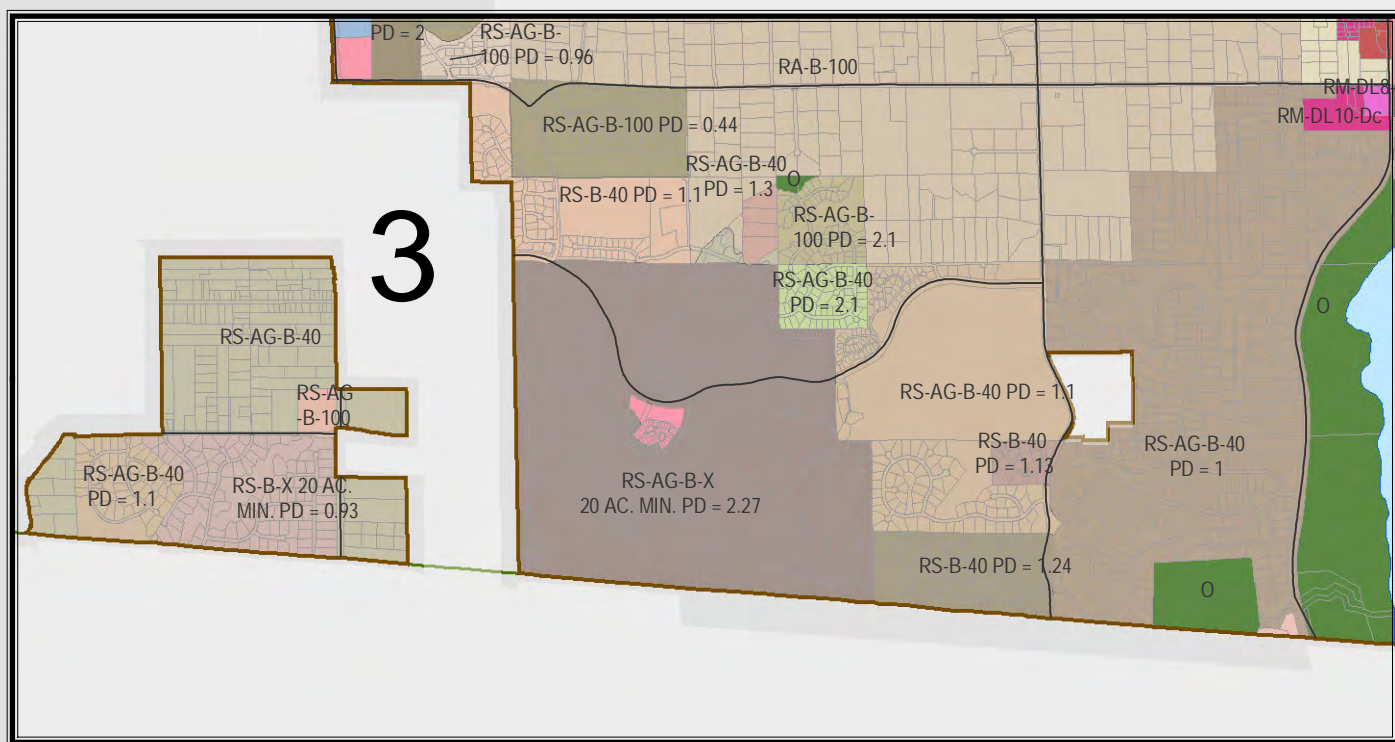

GRANITE BAY COMMUNITY PLAN

ZONING

Source Data:
 Community Development Resource Agency, May 2011

Data Disclaimer:
 The features on this map were prepared for geographic purposes only and are not intended to illustrate legal boundaries or supersede local ordinances. Official information concerning the features depicted on this map should be obtained from recorded documents and local governing agencies.