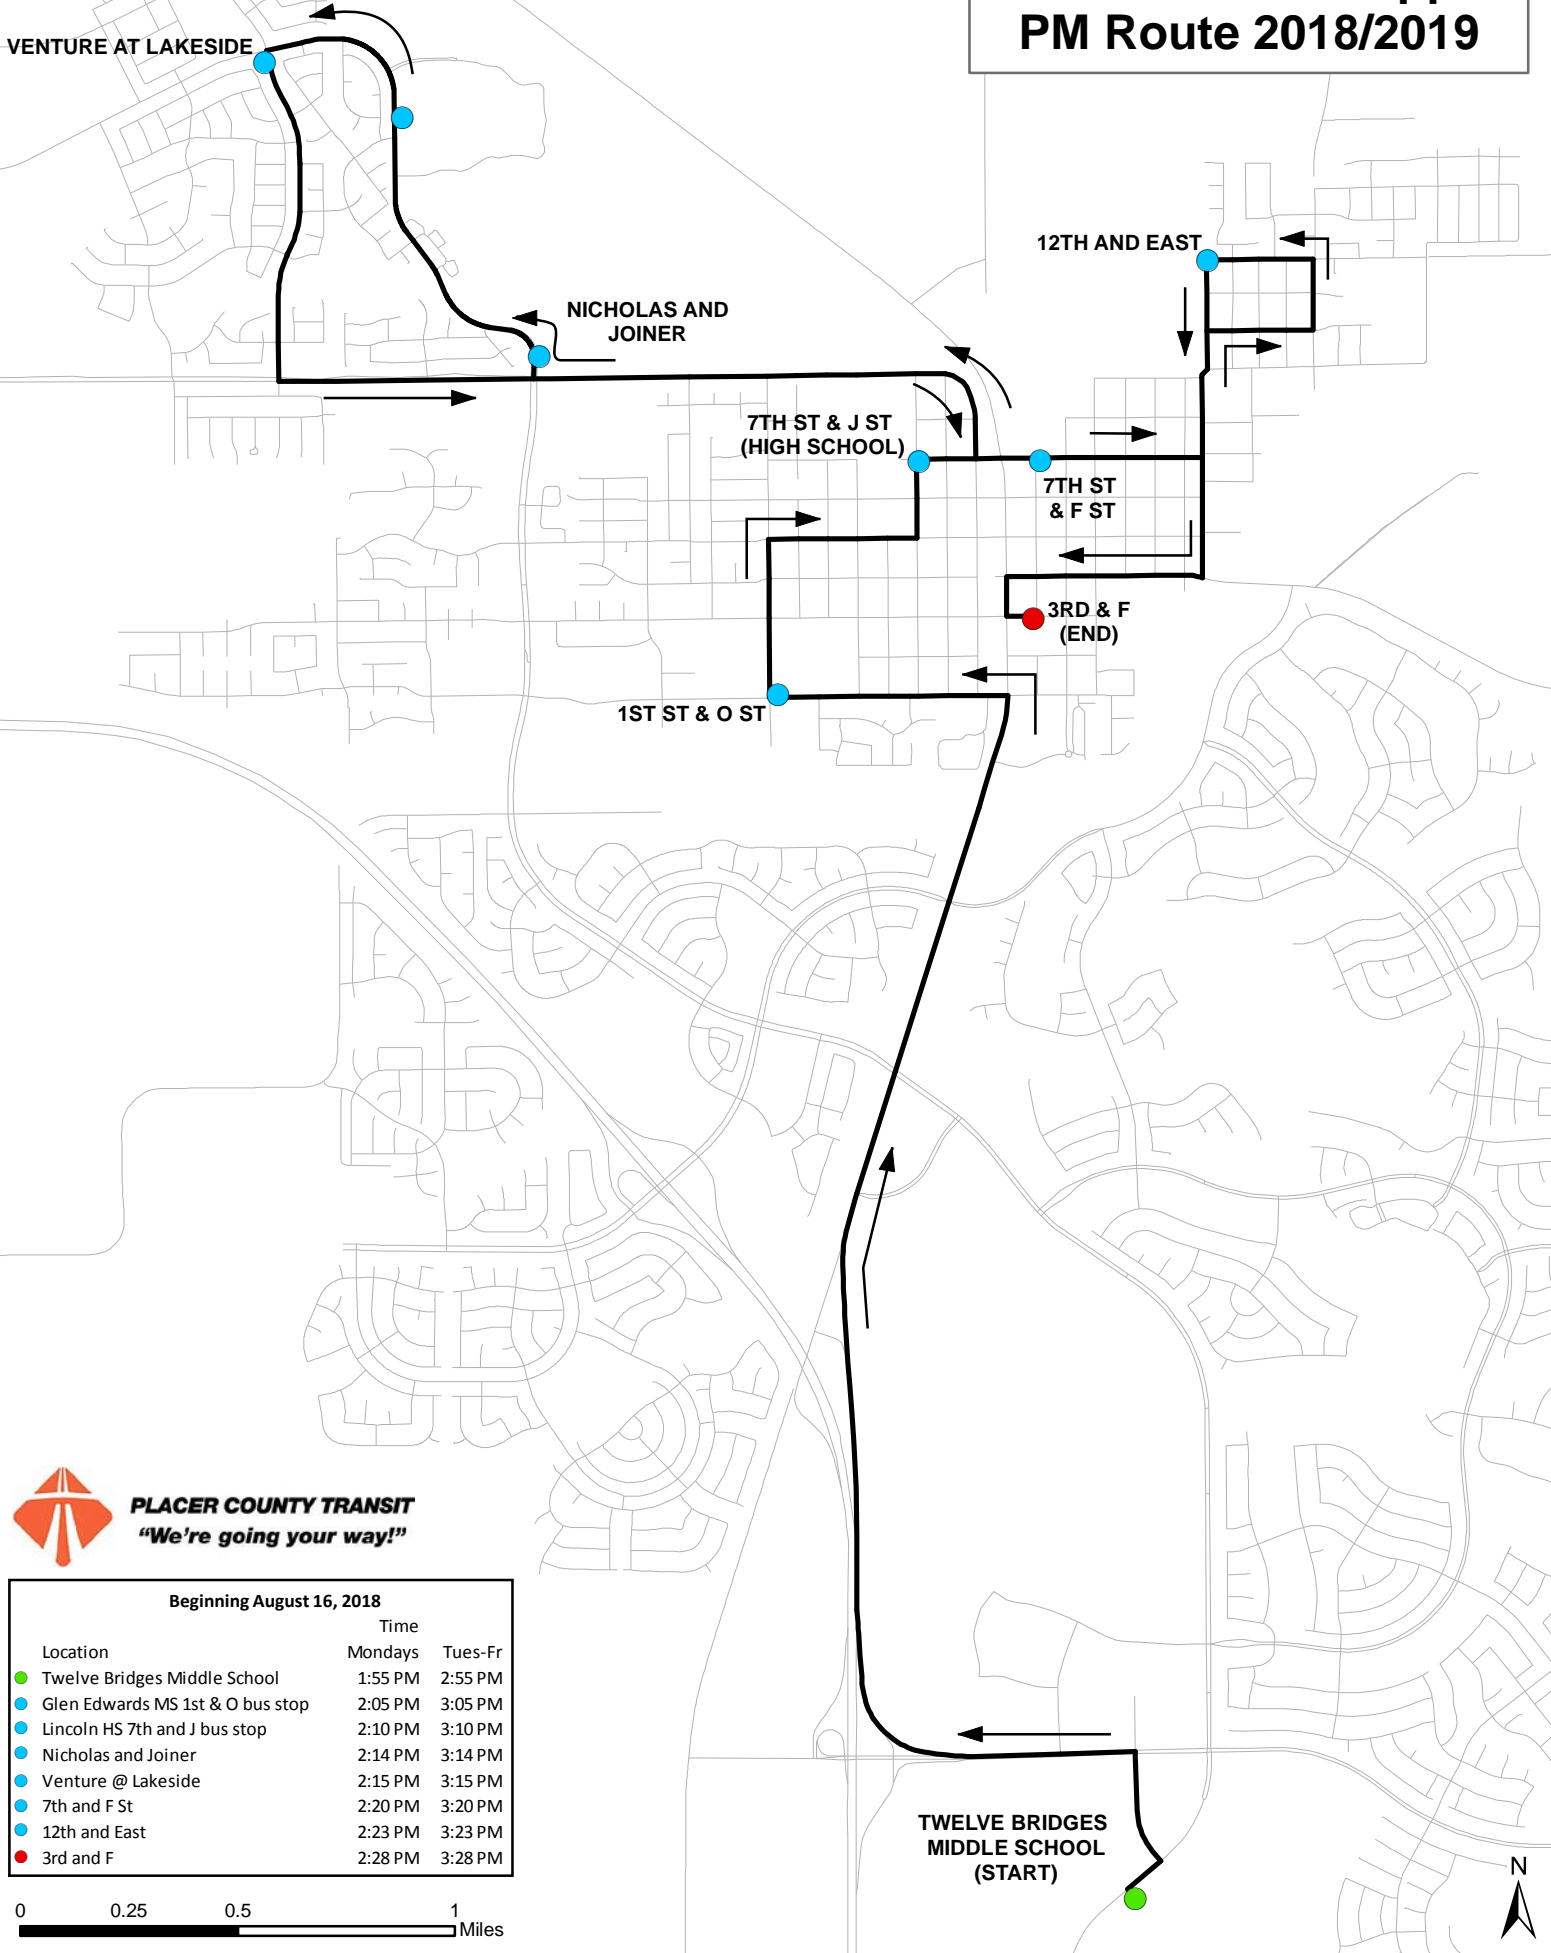

# Lincoln School Tripper PM Route 2018/2019

Beginning August 16, 2018

Location	Time	
	Mondays	Tues-Fr
Twelve Bridges Middle School	1:55 PM	2:55 PM
Glen Edwards MS 1st & O bus stop	2:05 PM	3:05 PM
Lincoln HS 7th and J bus stop	2:10 PM	3:10 PM
Nicholas and Joiner	2:14 PM	3:14 PM
Venture @ Lakeside	2:15 PM	3:15 PM
7th and F St	2:20 PM	3:20 PM
12th and East	2:23 PM	3:23 PM
3rd and F	2:28 PM	3:28 PM

**TWELVE BRIDGES  
MIDDLE SCHOOL  
(START)**