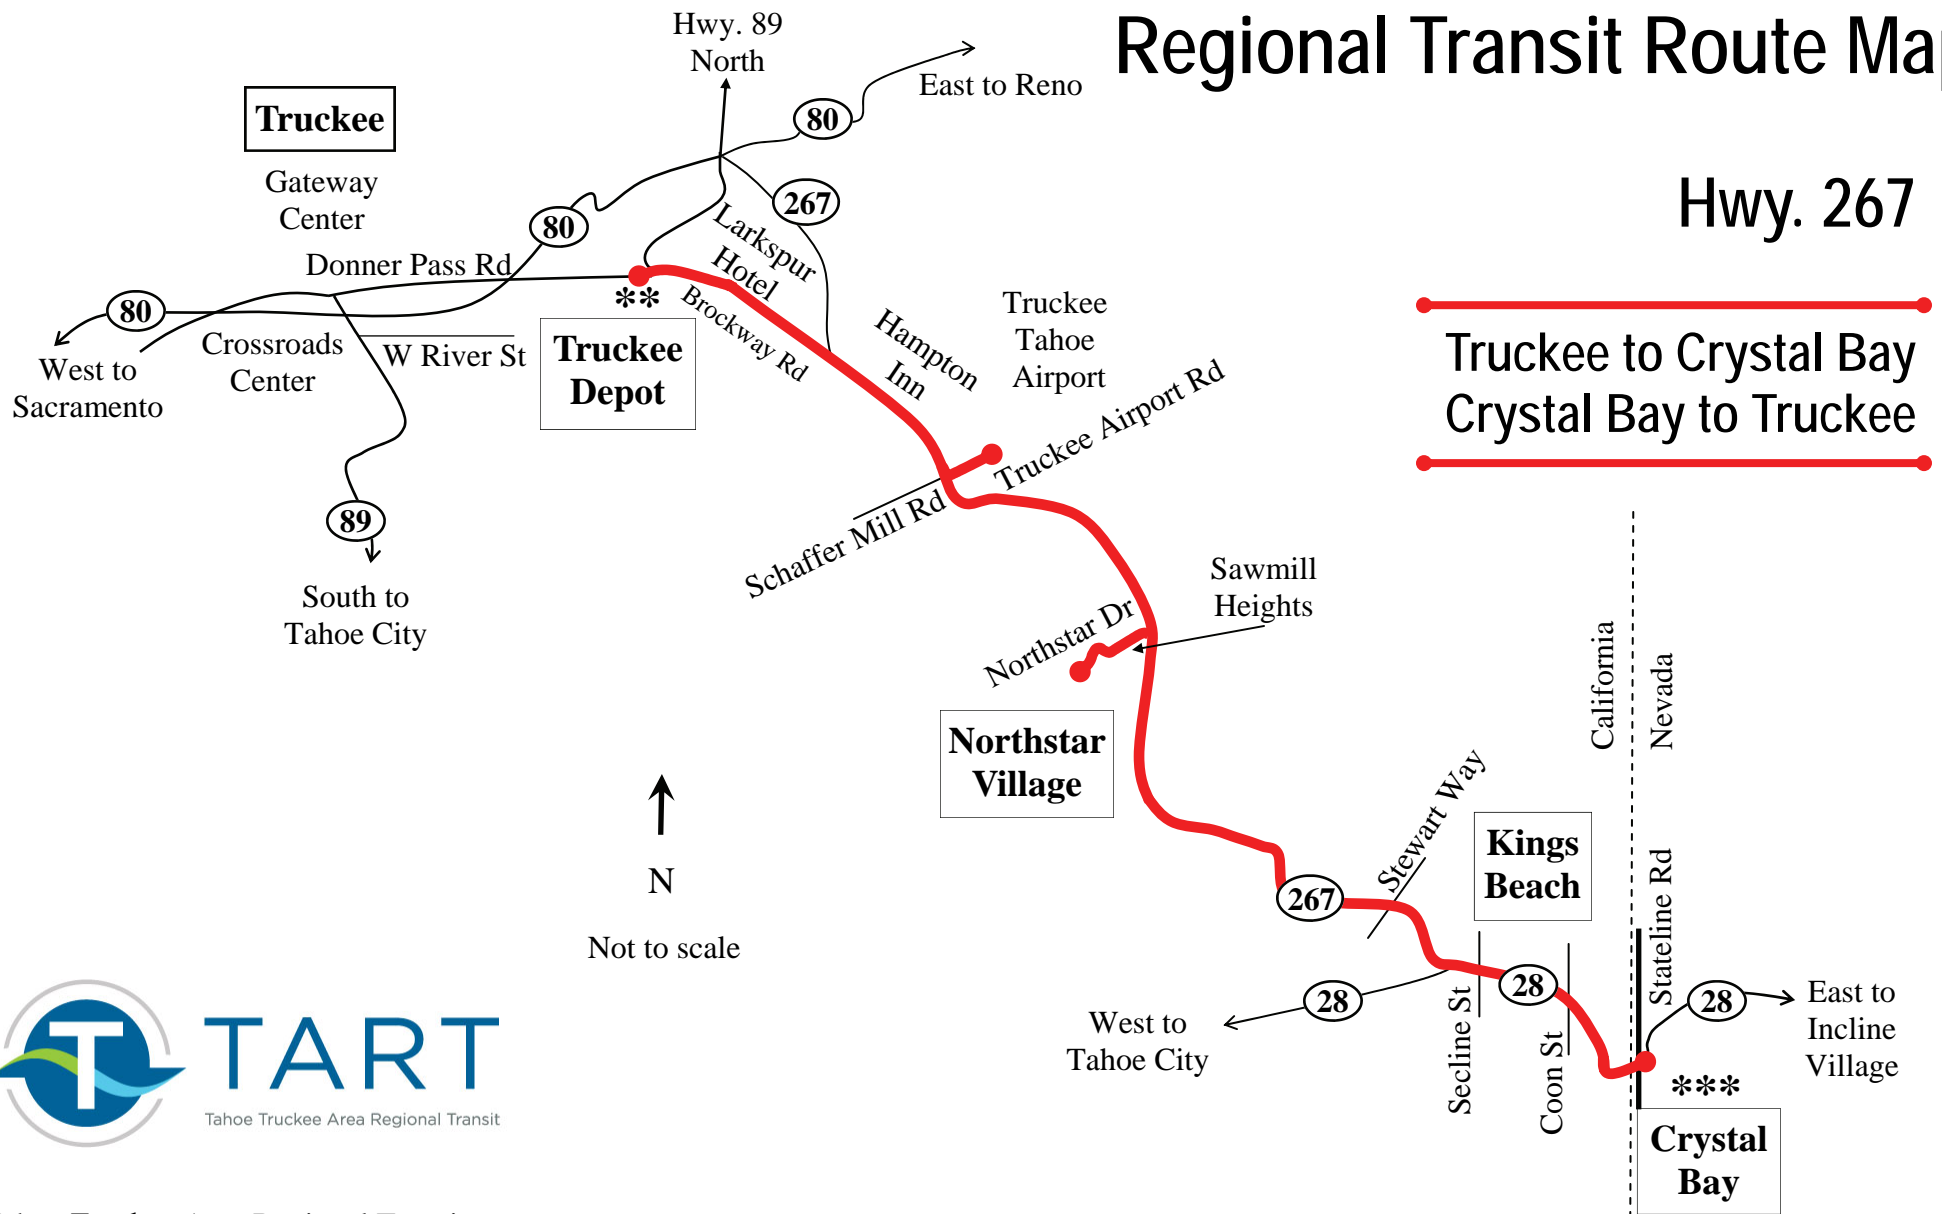

Tahoe Truckee Area Regional Transit Route Map

Tahoe Truckee Area Regional Transit
 (530) 550-1212 or (800) 736-6365
 Email: tart@placer.ca.gov Website:
 www.placer.ca.gov/tart

** Hwy. 267 bus connects with Hwy. 89 bus, Truckee Transit and Amtrak at the Truckee Depot.
 *** Hwy. 267 bus connects with TART Mainline in Crystal Bay at Stateline Rd.
 In the summer, the Hwy. 267 route provides service between Northstar and Crystal Bay.