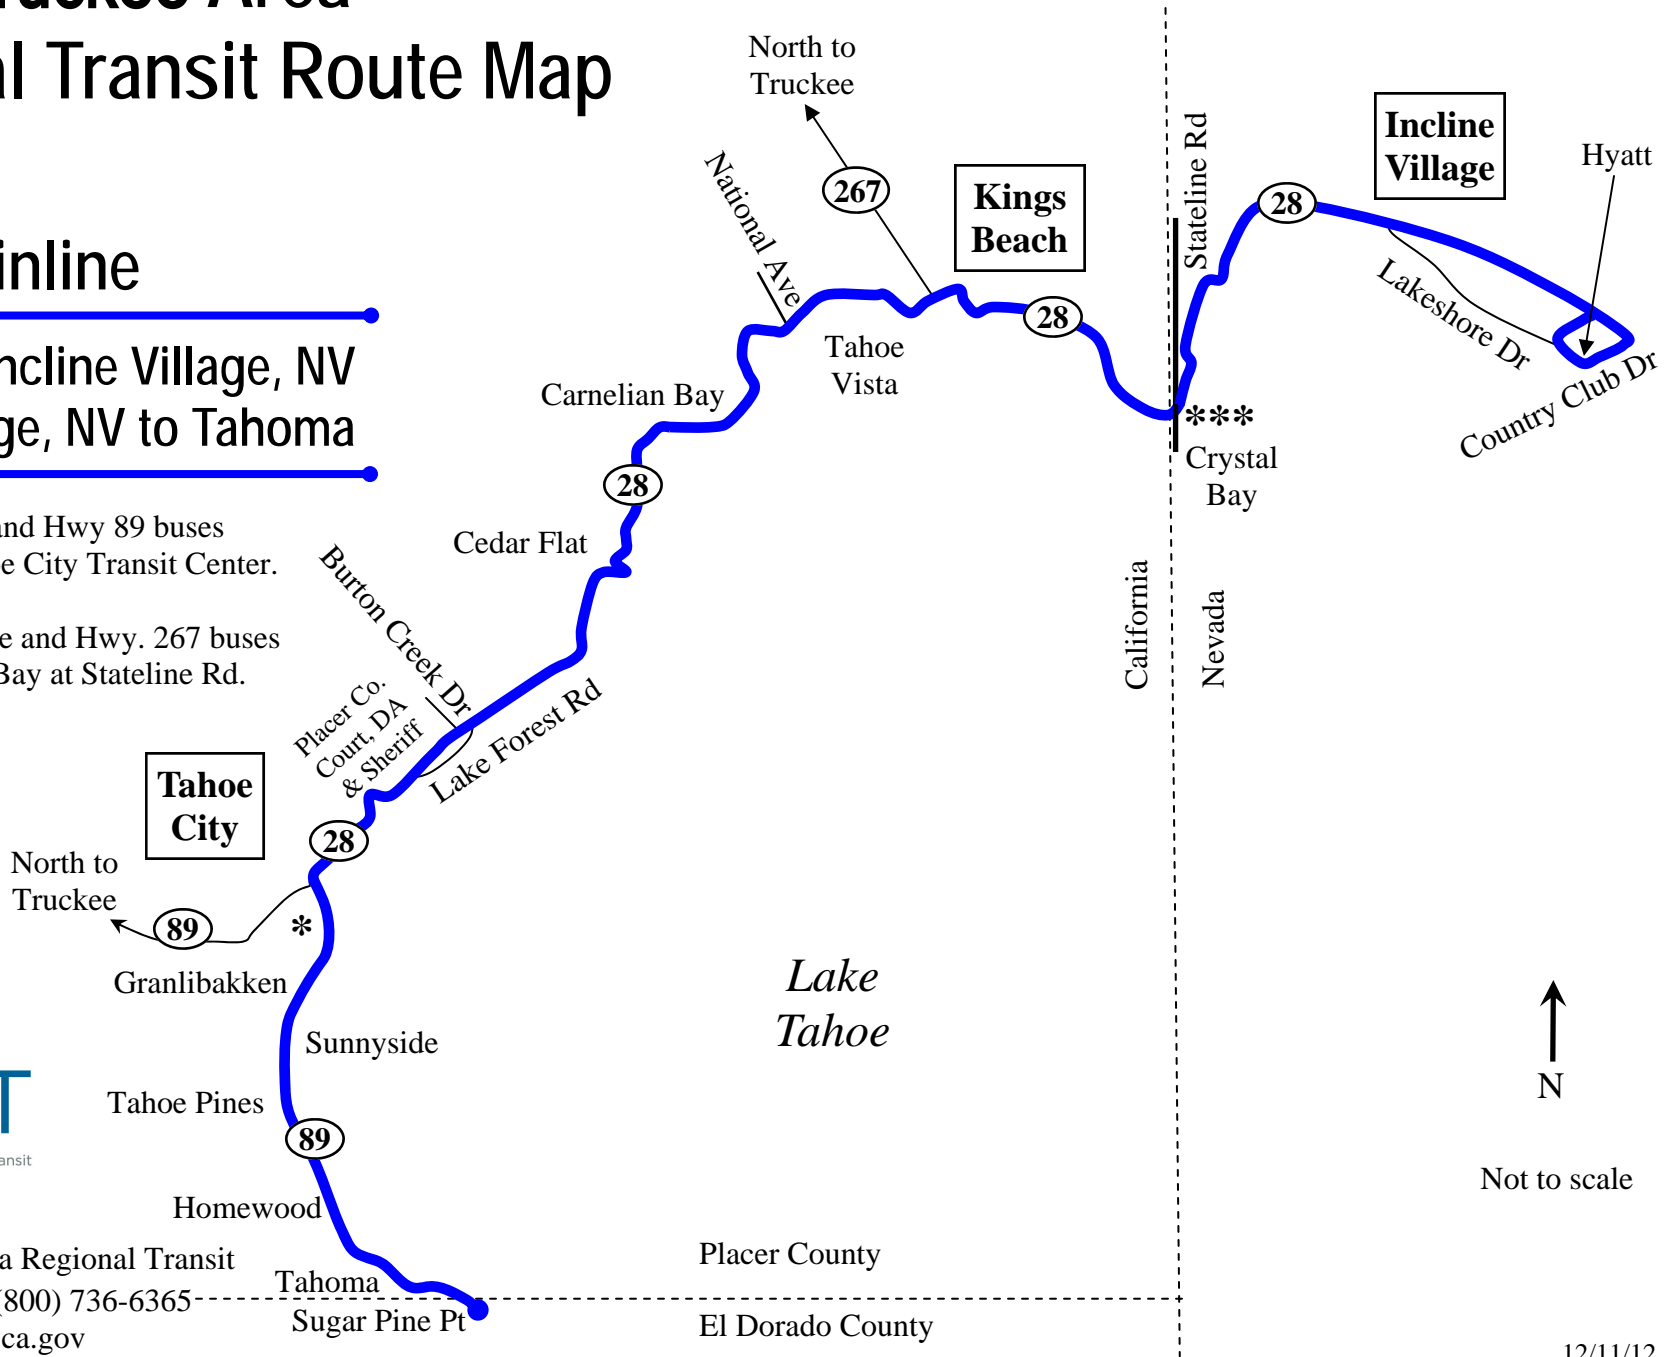

Tahoe Truckee Area Regional Transit Route Map

TART Mainline

Tahoma to Incline Village, NV
Incline Village, NV to Tahoma

* TART Mainline and Hwy 89 buses connect at the Tahoe City Transit Center.

*** TART Mainline and Hwy. 267 buses connect in Crystal Bay at Stateline Rd. (winter only) .

Tahoe Truckee Area Regional Transit
(530) 550-1212 or (800) 736-6365
Email: tart@placer.ca.gov
Website: www.placer.ca.gov/tart

Not to scale