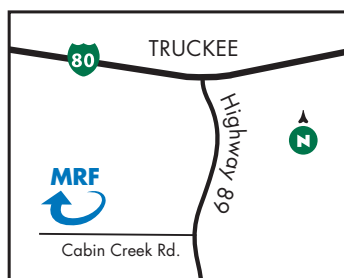

### Eastern Regional Materials Recovery Facility (MRF)

900 Cabin Creek Road  
(between Truckee and Squaw Valley)

Open Mon - Sat | 8am - 4pm  
CLOSED SUNDAYS